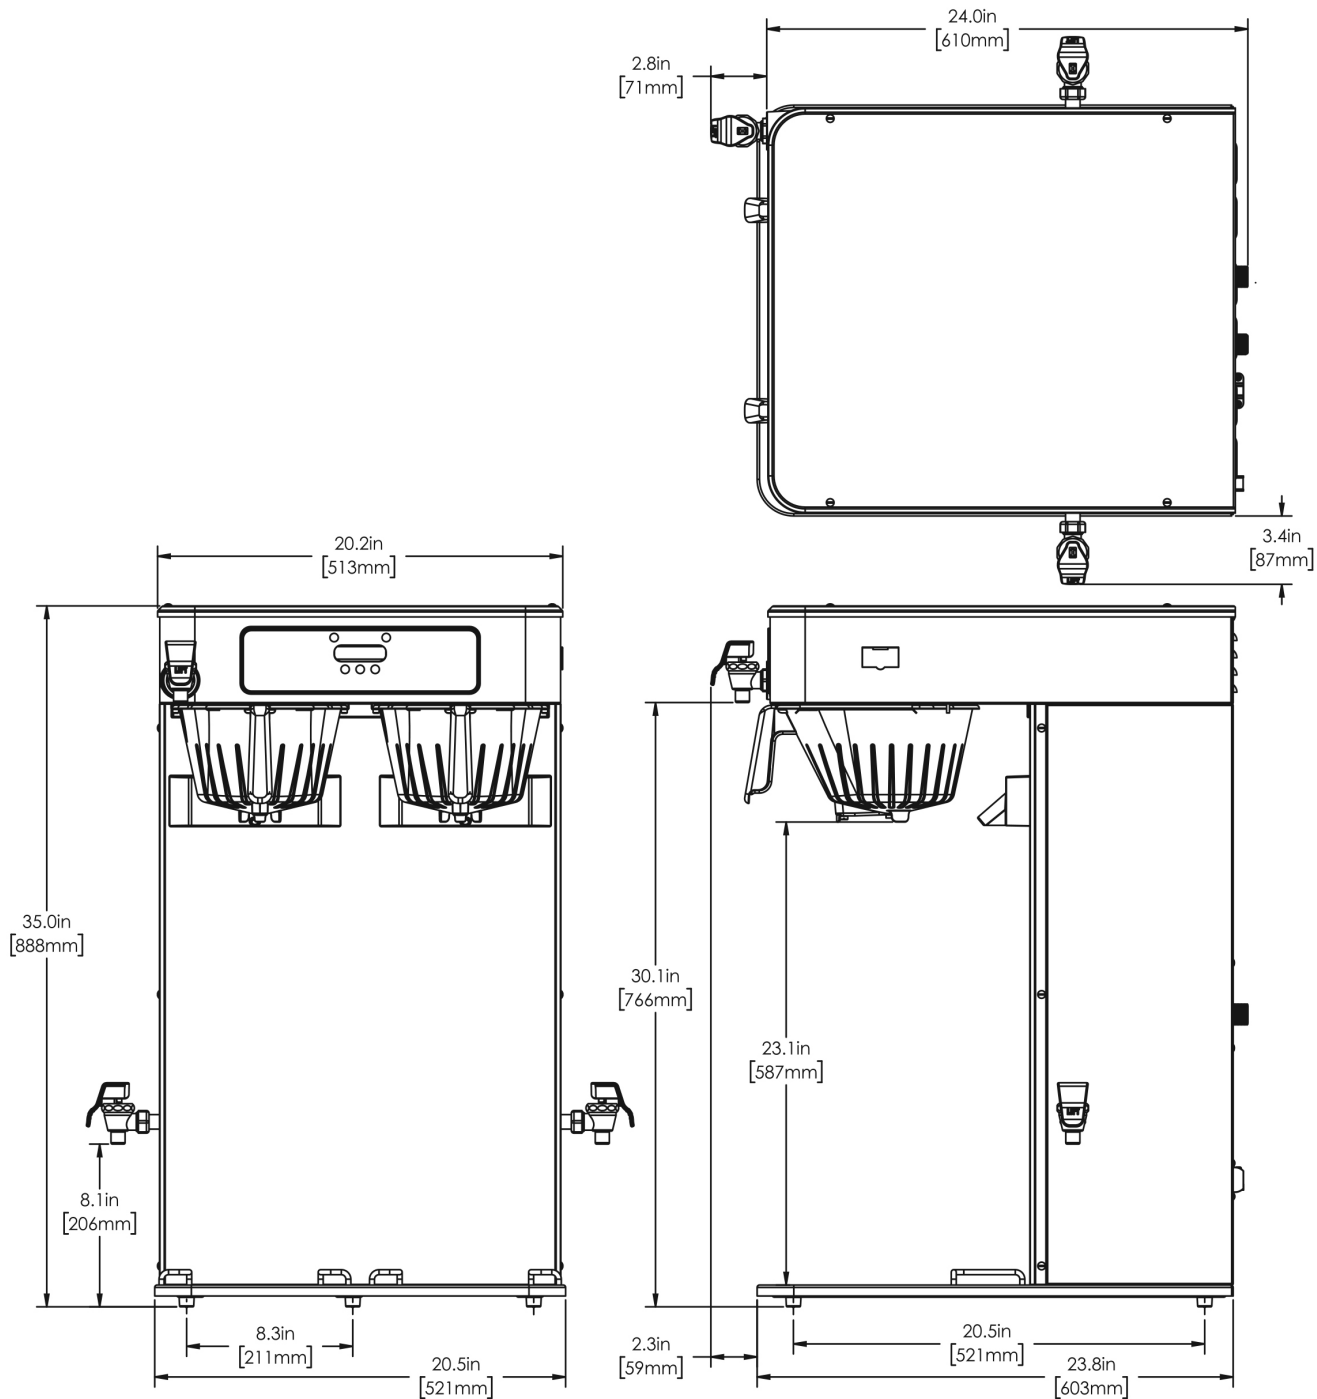

Last Updated:
03/15/2022

	Unit			Shipping				
	Height	Width	Depth	Height	Width	Depth	Weight	Volume
English	35.0 in.	20.5 in.	23.8 in.	35.0 in.	20.5 in.	26.4 in.	95.360 lbs	10.962 ft³
Metric	88.9 cm	52.1 cm	60.5 cm	88.9 cm	52.1 cm	67.1 cm	43.255 kgs	0.310 m³