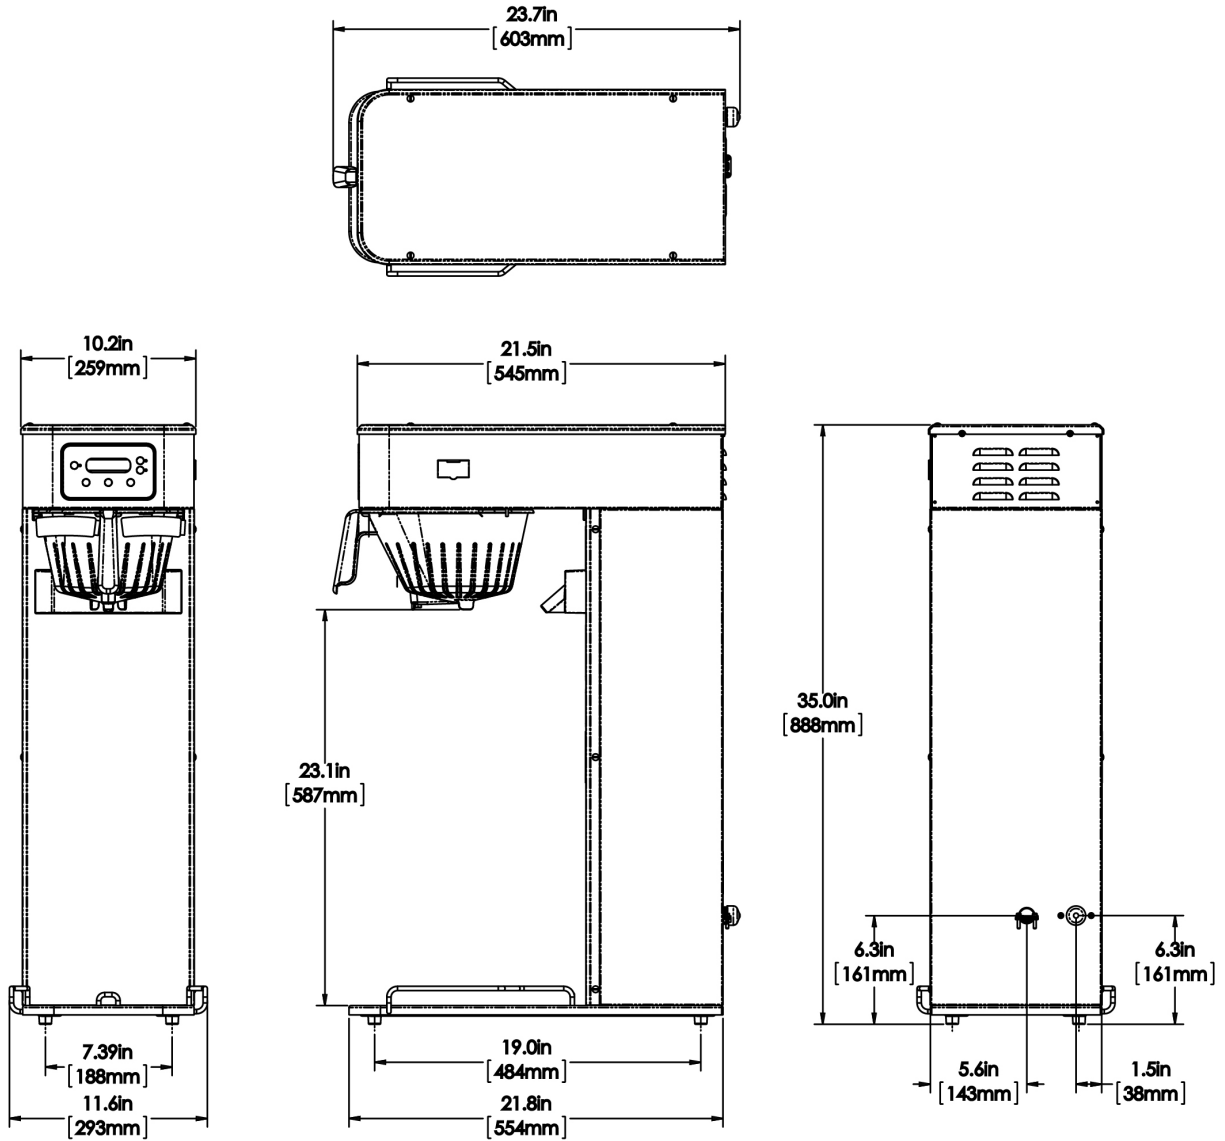

Created on:
11/28/2018

Unit			Shipping					
	Width	Height	Depth	Width	Height	Depth	Weight	Volume
English	11.6 in.	35.0 in.	21.8 in.	13.0 in.	37.0 in.	27.5 in.	41.500 lbs	7.655 ft ³
Metric	29.5 cm	88.9 cm	55.4 cm	33.0 cm	94.0 cm	69.9 cm	18.824 kgs	0.217 m ³