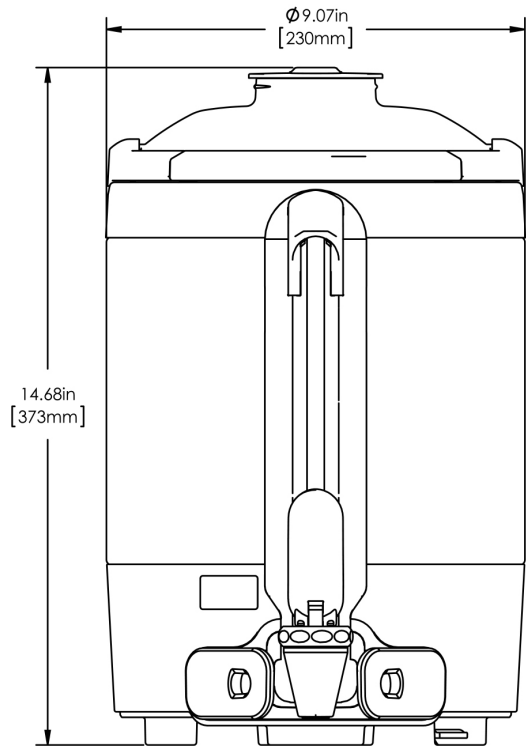

TF Server - Mechanical No Base GEN3

Height: 14.7" Width: 9.1" Depth: 11.9"
(37.3cm) (23.1cm) (30.2cm)

- Vacuum insulated to keep coffee hot for hours
- Brew-through design with flip lid cover
- Soft-grip bail handle for easy transportation
- Integrated sight gauge assembly allows for easy cleaning
- Sturdy aluminum faucet guard keeps faucet area clean and protected
- Fast flow faucet
- Ideal for use with Twin or Single Infusion Series Brewers

Last Updated:
07/19/2021

	Unit			Shipping				
	Height	Width	Depth	Height	Width	Depth	Weight	Volume
English	14.7 in.	9.1 in.	11.9 in.	16.6 in.	11.9 in.	15.3 in.	10.050 lbs	1.752 ft ³
Metric	37.3 cm	23.1 cm	30.2 cm	42.2 cm	30.3 cm	38.7 cm	4.559 kgs	0.050 m ³