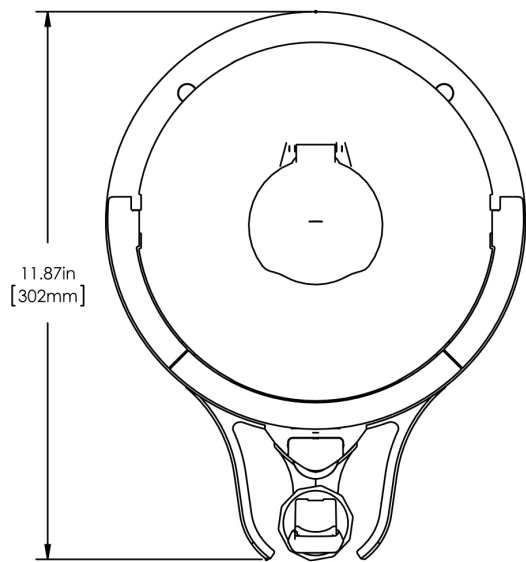

TF Server - Mechanical No Base GEN3

Height: 14.7" Width: 9.1" Depth: 11.9"
(37.3cm) (23.1cm) (30.2cm)

- Vacuum insulated to keep coffee hot for hours
- Brew-through design with flip lid cover
- Soft-grip bail handle for easy transportation
- Integrated sight gauge assembly allows for easy cleaning
- Sturdy aluminum faucet guard keeps faucet area clean and protected
- Fast flow faucet
- Ideal for use with Twin or Single Infusion Series Brewers

Agency:

Specifications

Product #: 44050.0251

Lid Color: Black

Handle: Bail Handle

Liner: Stainless Steel

Dispense: Lever Action

Additional Features

Holding Capacity

English	Metric
192 oz.	5.7 L

 **WARNING:**

BUNN® reserves the right to change specifications and product design without notice. Such revisions do not entitle the buyer to corresponding changes, improvements, additions or replacements for previously purchased equipment. For most current specifications and other info visit bunn.com.

Last Updated:
07/19/2021

	Unit			Shipping				
	Height	Width	Depth	Height	Width	Depth	Weight	Volume
English	14.7 in.	9.1 in.	11.9 in.	16.6 in.	11.9 in.	15.3 in.	10.050 lbs	1.752 ft ³
Metric	37.3 cm	23.1 cm	30.2 cm	42.2 cm	30.3 cm	38.7 cm	4.559 kgs	0.050 m ³