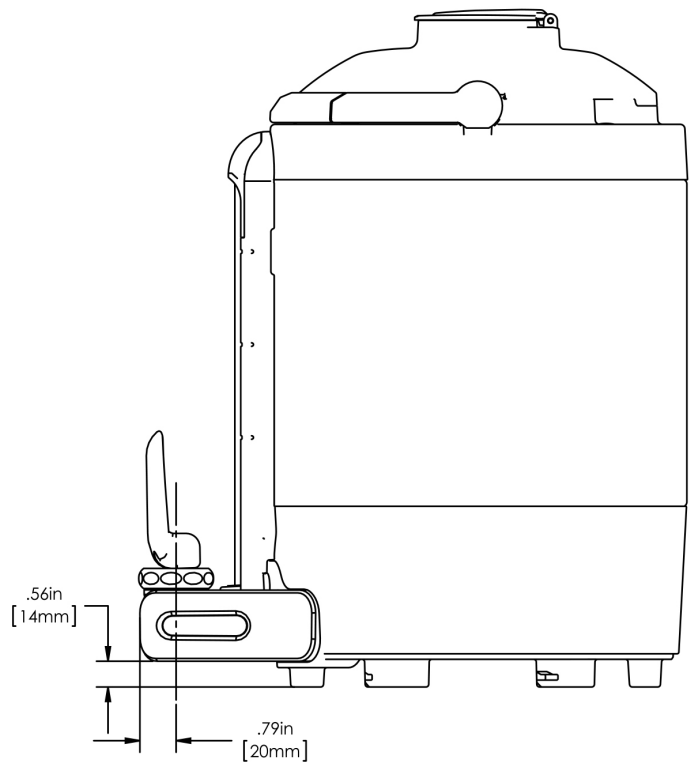

TF Server - Mechanical No Base GEN3

Height: 14.7" Width: 9.1" Depth: 11.9"
(37.3cm) (23.1cm) (30.2cm)

- Vacuum insulated to keep coffee hot for hours
- Brew-through design with flip lid cover
- Soft-grip bail handle for easy transportation
- Integrated sight gauge assembly allows for easy cleaning
- Sturdy aluminum faucet guard keeps faucet area clean and protected
- Fast flow faucet
- Ideal for use with Twin or Single Infusion Series Brewers

Last Updated:
07/19/2021

	Unit			Shipping				
	Height	Width	Depth	Height	Width	Depth	Weight	Volume
English	14.7 in.	9.1 in.	11.9 in.	16.6 in.	11.9 in.	15.3 in.	10.050 lbs	1.752 ft ³
Metric	37.3 cm	23.1 cm	30.2 cm	42.2 cm	30.3 cm	38.7 cm	4.559 kgs	0.050 m ³