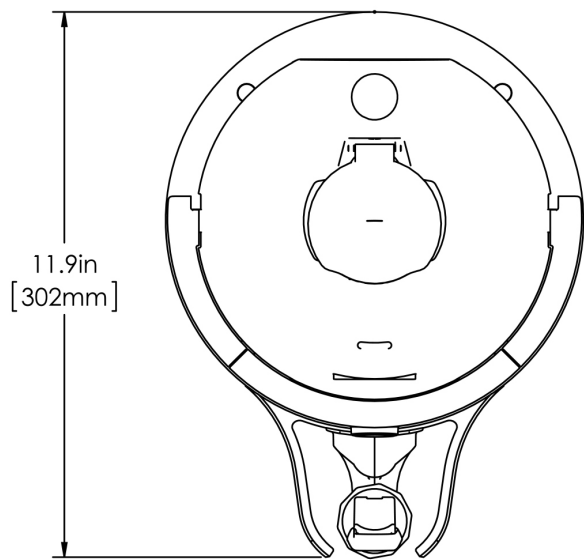

1.5Gal(5.7L) TF Srvr no Base, DSG GEN3

14.7" x 11.9" x 9.1"
(37.3cm x 30.2cm x 23.1cm)

- Digital sight gauge operates on four easily replaceable AAA batteries with an average 1-year lifespan. Display shows low battery symbol when replacement is needed
- Unique lid design allows the display to be forward or rear facing
- Volume indicator displays how much coffee is left inside the server
- Four-hour digital count-up timer
- Vacuum insulated to keep coffee hot for hours
- Brew-through design with flip lid cover
- Soft-grip bail handle for easy transportation
- Sturdy aluminum faucet guard keeps faucet area clean and protected
- Fast flow faucet
- Ideal for use with Twin or Single Infusion Series Brewers

Agency:

Specifications

Product #: 42750.0250

Handle: Bail Handle

Liner: Stainless Steel

Dispense: Lever Action

Lid Color: Black

Additional Features

Holding Capacity

| English | Metric |
|---------|--------|
| 192 oz. | 5.7 L |

BUNN® reserves the right to change specifications and product design without notice. Such revisions do not entitle the buyer to corresponding changes, improvements, additions or replacements for previously purchased equipment. For most current specifications and other info visit bunn.com.

Created on:
01/25/2019

| | Unit | | | Shipping | | | | |
|---------|---------|----------|----------|----------|----------|----------|------------|-----------------------|
| | Width | Height | Depth | Width | Height | Depth | Weight | Volume |
| English | 9.1 in. | 14.7 in. | 11.9 in. | 18.0 in. | 12.0 in. | 17.0 in. | 10.750 lbs | 2.125 ft ³ |
| Metric | 23.1 cm | 37.3 cm | 30.2 cm | 45.7 cm | 30.5 cm | 43.2 cm | 4.876 kgs | 0.060 m ³ |