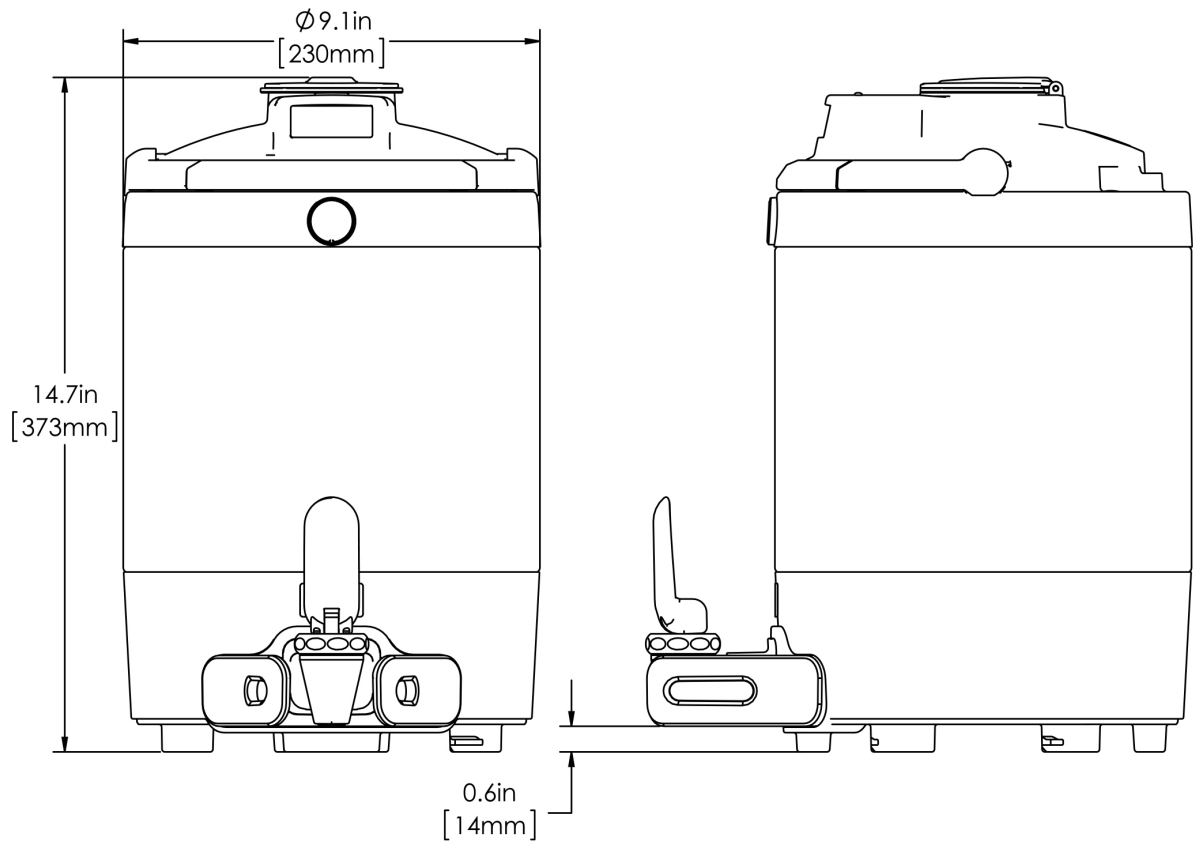

1.5Gal(5.7L) TF Srvr no Base, DSG GEN3

14.7" x 11.9" x 9.1"
(37.3cm x 30.2cm x 23.1cm)

- Digital sight gauge operates on four easily replaceable AAA batteries with an average 1-year lifespan. Display shows low battery symbol when replacement is needed
- Unique lid design allows the display to be forward or rear facing
- Volume indicator displays how much coffee is left inside the server
- Four-hour digital count-up timer
- Vacuum insulated to keep coffee hot for hours
- Brew-through design with flip lid cover
- Soft-grip bail handle for easy transportation
- Sturdy aluminum faucet guard keeps faucet area clean and protected
- Fast flow faucet
- Ideal for use with Twin or Single Infusion Series Brewers

Holding Capacity

| English | Metric |
|---------|--------|
| 192 oz. | 5.7 L |

BUNN® reserves the right to change specifications and product design without notice. Such revisions do not entitle the buyer to corresponding changes, improvements, additions or replacements for previously purchased equipment. For most current specifications and other info visit bunn.com.

Created on:
01/25/2019

| | Unit | | | Shipping | | | | |
|---------|---------|----------|----------|----------|----------|----------|------------|-----------------------|
| | Width | Height | Depth | Width | Height | Depth | Weight | Volume |
| English | 9.1 in. | 14.7 in. | 11.9 in. | 18.0 in. | 12.0 in. | 17.0 in. | 10.750 lbs | 2.125 ft ³ |
| Metric | 23.1 cm | 37.3 cm | 30.2 cm | 45.7 cm | 30.5 cm | 43.2 cm | 4.876 kgs | 0.060 m ³ |