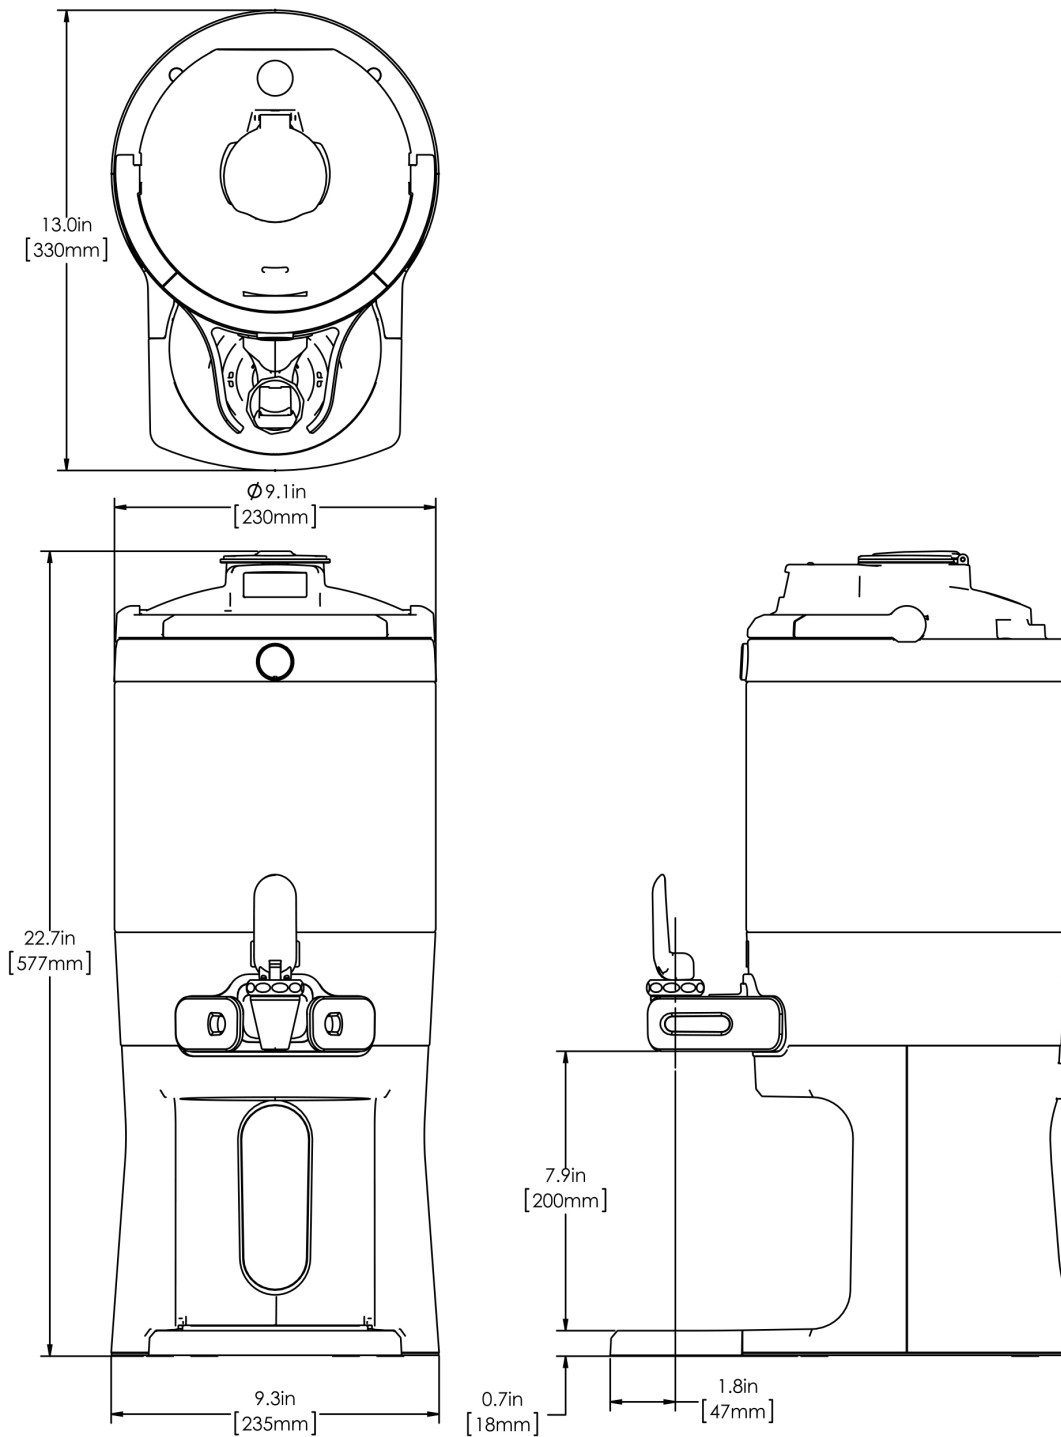

# 1.5Gal(5.7L) TF Srvr w/ Base, DSG GEN3

22.7" x 13.0" x 9.3"  
(57.7cm x 33.0cm x 23.6cm)

- Digital sight gauge operates on four easily replaceable AAA batteries with an average 1-year lifespan: display shows low battery symbol when replacement is needed
- Unique lid design allows the display to be forward or rear facing
- Volume indicator displays how much coffee is left inside the server
- Four-hour digital count-up timer
- Vacuum insulated to keep coffee hot for hours
- Brew-through design with flip lid cover
- Soft-grip bail handle for easy transportation
- Self-locking stand allows for multiple brewing and serving options
- Large cup clearance allows for dispensing into cups, decanters and thermal carafes
- Sturdy aluminum faucet guard keeps faucet area clean and protected
- Drip tray is easily removed for cleaning or to provide extra clearance for dispensing into pitchers
- Fast flow faucet
- Ideal for use with Twin or Single Infusion Series Brewers

Created on:  
01/25/2019

|         | Unit    |          |          | Shipping |          |          |            |                       |
|---------|---------|----------|----------|----------|----------|----------|------------|-----------------------|
|         | Width   | Height   | Depth    | Width    | Height   | Depth    | Weight     | Volume                |
| English | 9.3 in. | 22.7 in. | 13.0 in. | 15.0 in. | 12.0 in. | 27.0 in. | 14.600 lbs | 2.813 ft <sup>3</sup> |
| Metric  | 23.6 cm | 57.7 cm  | 33.0 cm  | 38.1 cm  | 30.5 cm  | 68.6 cm  | 6.623 kgs  | 0.080 m <sup>3</sup>  |