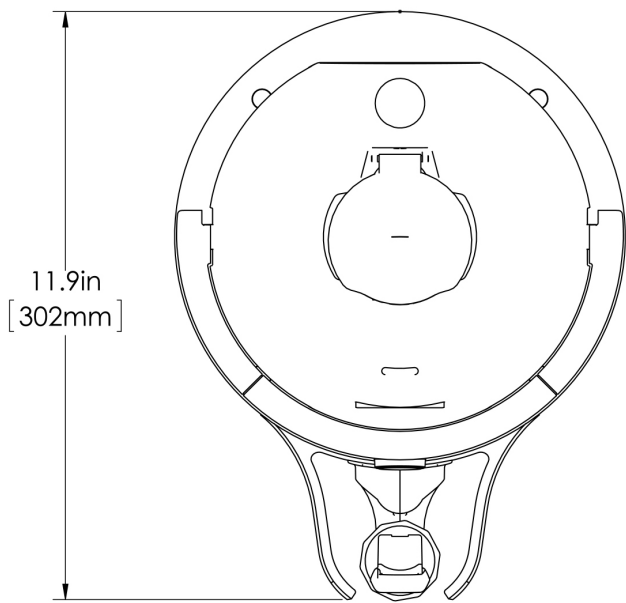

1Gal(3.8L) TF Srvr no Base DSG GEN3

12.6" x 11.9" x 9.1"
(32.0cm x 30.2cm x 23.1cm)

- Digital sight gauge operates on four easily replaceable AAA batteries with an average 1-year lifespan. Display shows low battery symbol when replacement is needed
- Unique lid design allows the display to be forward or rear facing
- Volume indicator displays how much coffee is left inside the server
- Four-hour digital count-up timer
- Vacuum insulated to keep coffee hot for hours
- Brew-through design with flip lid cover
- Soft-grip bail handle for easy transportation
- Sturdy aluminum faucet guard keeps faucet area clean and protected
-
- Fast flow faucet
- Ideal for use with Twin or Single Infusion Series Brewers

Agency:

Specifications

Product #: 42700.0250

Handle: Bail Handle

Liner: Stainless Steel

Dispense: Lever Action

Lid Color: Black

Additional Features

Holding Capacity

| English | Metric |
|---------|--------|
| 128 oz. | 3.8 L |

BUNN® reserves the right to change specifications and product design without notice. Such revisions do not entitle the buyer to corresponding changes, improvements, additions or replacements for previously purchased equipment. For most current specifications and other info visit bunn.com.

Created on:
01/25/2019

| | Unit | | | Shipping | | | | |
|---------|---------|----------|----------|----------|----------|----------|------------|-----------------------|
| | Width | Height | Depth | Width | Height | Depth | Weight | Volume |
| English | 9.1 in. | 12.6 in. | 11.9 in. | 18.0 in. | 12.0 in. | 17.0 in. | 10.150 lbs | 2.125 ft ³ |
| Metric | 23.1 cm | 32.0 cm | 30.2 cm | 45.7 cm | 30.5 cm | 43.2 cm | 4.604 kgs | 0.060 m ³ |