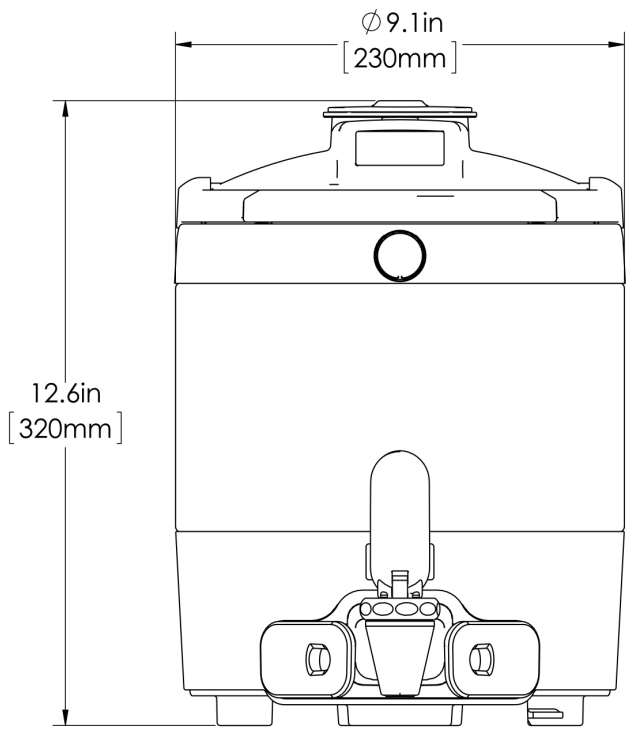

1Gal(3.8L) TF Srvr no Base DSG GEN3

12.6" x 11.9" x 9.1"
(32.0cm x 30.2cm x 23.1cm)

- Digital sight gauge operates on four easily replaceable AAA batteries with an average 1-year lifespan. Display shows low battery symbol when replacement is needed
- Unique lid design allows the display to be forward or rear facing
- Volume indicator displays how much coffee is left inside the server
- Four-hour digital count-up timer
- Vacuum insulated to keep coffee hot for hours
- Brew-through design with flip lid cover
- Soft-grip bail handle for easy transportation
- Sturdy aluminum faucet guard keeps faucet area clean and protected
-
- Fast flow faucet
- Ideal for use with Twin or Single Infusion Series Brewers

Holding Capacity

| English | Metric |
|---------|--------|
| 128 oz. | 3.8 L |

BUNN® reserves the right to change specifications and product design without notice. Such revisions do not entitle the buyer to corresponding changes, improvements, additions or replacements for previously purchased equipment. For most current specifications and other info visit bunn.com.

Created on:
01/25/2019

| | Unit | | | Shipping | | | | |
|---------|---------|----------|----------|----------|----------|----------|------------|-----------------------|
| | Width | Height | Depth | Width | Height | Depth | Weight | Volume |
| English | 9.1 in. | 12.6 in. | 11.9 in. | 18.0 in. | 12.0 in. | 17.0 in. | 10.150 lbs | 2.125 ft ³ |
| Metric | 23.1 cm | 32.0 cm | 30.2 cm | 45.7 cm | 30.5 cm | 43.2 cm | 4.604 kgs | 0.060 m ³ |