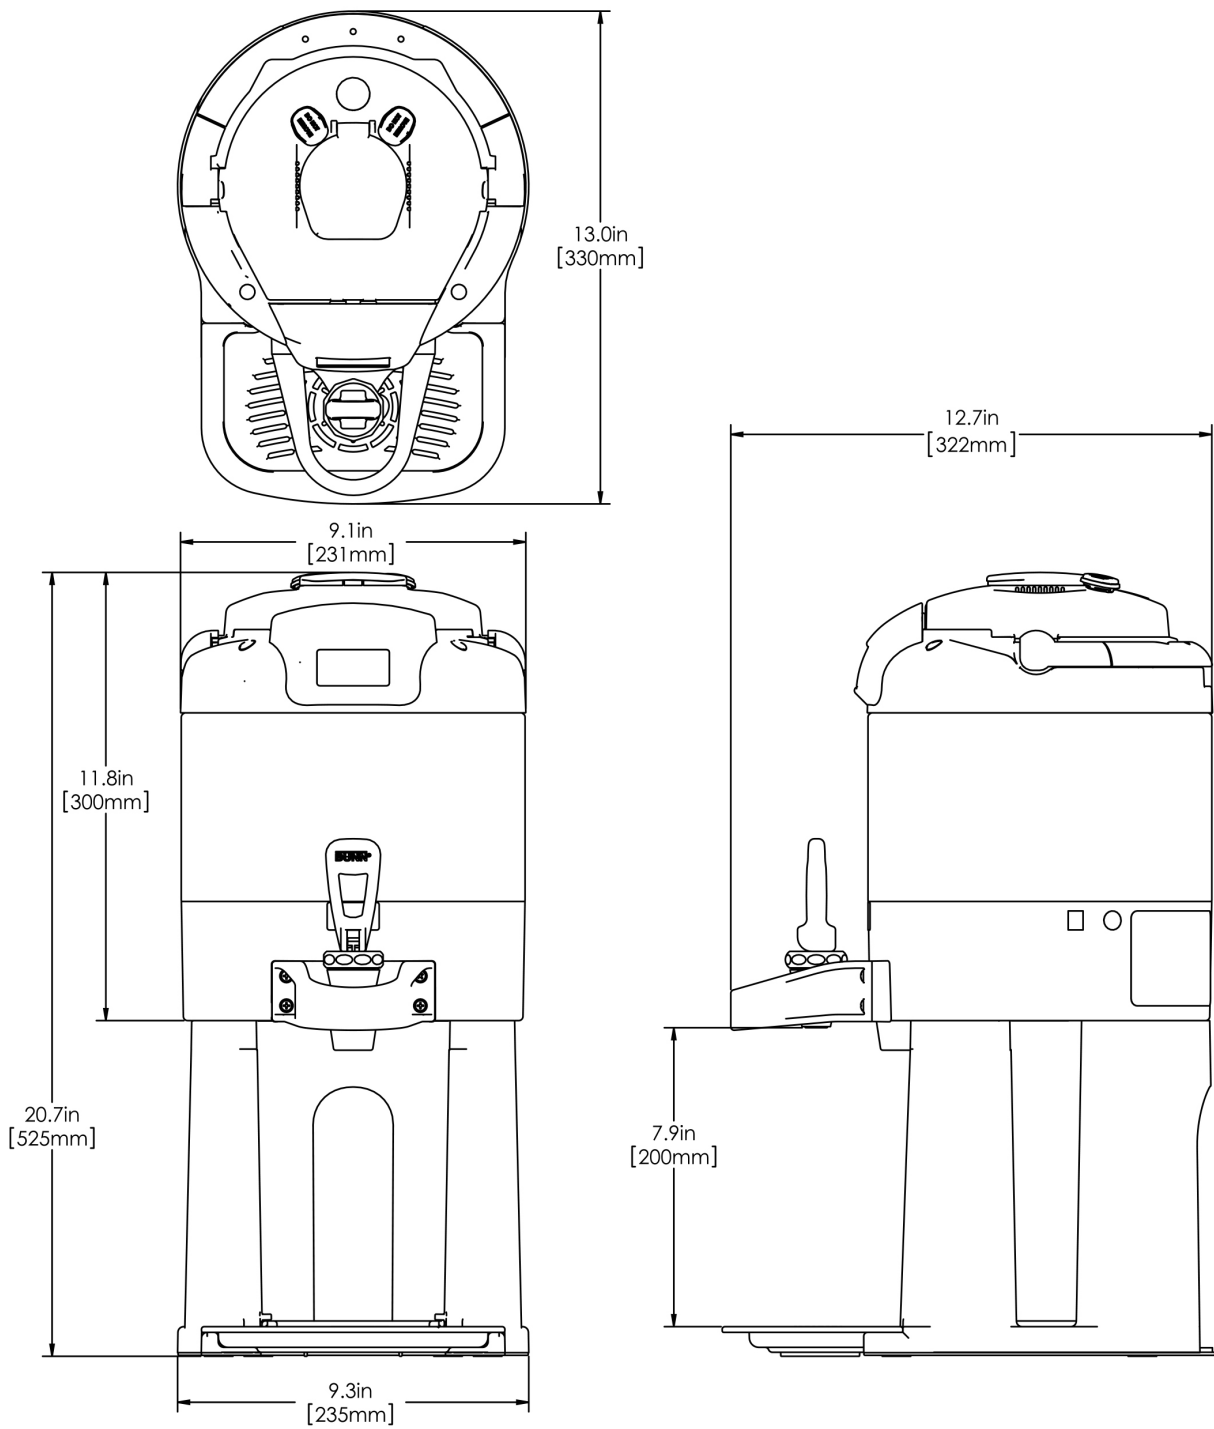

1Gal(3.8L) TF Srvr w/ Base DSG GEN3

20.7" x 13.0" x 9.3"
(52.6cm x 33.0cm x 23.6cm)

- Digital sight gauge operates on four easily replaceable AAA batteries with an average 1-year lifespan: display shows low battery symbol when replacement is needed
- Unique lid design allows the display to be forward or rear facing
- Volume indicator displays how much coffee is left inside the server
- Four-hour digital count-up timer
- Vacuum insulated to keep coffee hot for hours
- Brew-through design with flip lid cover
- Soft-grip bail handle for easy transportation
- Self-locking stand allows for multiple brewing and serving options
- Large cup clearance allows for dispensing into cups, decanters and thermal carafes
- Sturdy aluminum faucet guard keeps faucet area clean and protected
- Drip tray is easily removed for cleaning or to provide extra clearance for dispensing into pitchers
- Fast flow faucet
- Ideal for use with Twin or Single Infusion Series Brewers

Agency:

Specifications

Product #: 42700.0200

Handle: Bail Handle

Liner: Stainless Steel

Dispense: Lever Action

Lid Color: Black

Additional Features

Created on:
01/25/2019

	Unit			Shipping				
	Width	Height	Depth	Width	Height	Depth	Weight	Volume
English	9.3 in.	20.7 in.	13.0 in.	12.0 in.	15.0 in.	24.0 in.	14.300 lbs	2.500 ft ³
Metric	23.6 cm	52.6 cm	33.0 cm	30.5 cm	38.1 cm	61.0 cm	6.486 kgs	0.071 m ³