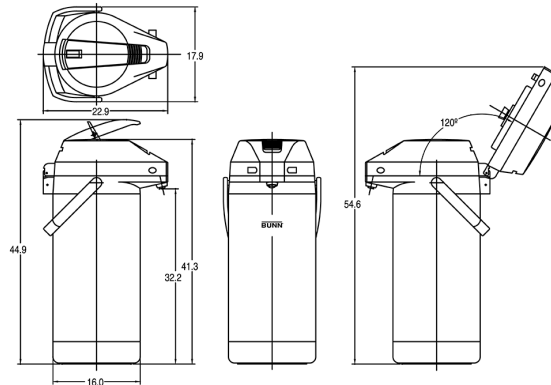

Created on:  
08/16/2017

**2.2 litre Push-Button Airpot**

**2.5 litre Lever-Action Airpot**

**2.5 litre Push-Button Airpot**

**3.0 litre Lever-Action Airpot**

**1.9 liter Thermal Pitcher**

**3.8 litre Lever-Action Airpot**

	Unit			Shipping				
	Width	Height	Depth	Width	Height	Depth	Weight	Volume
English	6.5 in.	11.3 in.	5.5 in.	-	-	-	2.350 lbs	0.250 ft <sup>3</sup>
Metric	16.5 cm	28.7 cm	14.0 cm	-	-	-	1.066 kgs	0.007 m <sup>3</sup>