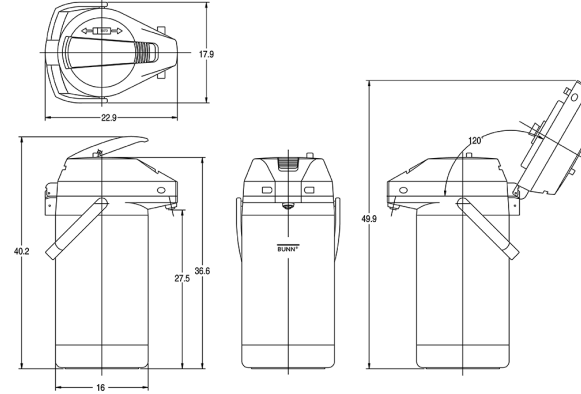

Created on:  
08/16/2017

**2.2 litre Push-Button Airpot**

**2.5 litre Lever-Action Airpot**

**2.5 litre Push-Button Airpot**

**3.0 litre Lever-Action Airpot**

**1.9 liter Thermal Pitcher**

**3.8 litre Lever-Action Airpot**

	Unit			Shipping				
	Width	Height	Depth	Width	Height	Depth	Weight	Volume
English	6.5 in.	11.3 in.	5.5 in.	-	-	-	2.350 lbs	0.250 ft <sup>3</sup>
Metric	16.5 cm	28.7 cm	14.0 cm	-	-	-	1.066 kgs	0.007 m <sup>3</sup>