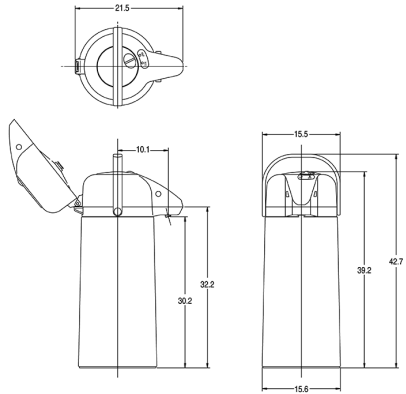

## Holding Capacity

English	Metric
-	-

BUNN® reserves the right to change specifications and product design without notice. Such revisions do not entitle the buyer to corresponding changes, improvements, additions or replacements for previously purchased equipment. For most current specifications and other info visit [bunn.com](http://bunn.com).

Created on:  
08/16/2017

**2.2 litre Push-Button Airpot**

**2.5 litre Lever-Action Airpot**

**2.5 litre Push-Button Airpot**

**3.0 litre Lever-Action Airpot**

**1.9 liter Thermal Pitcher**

**3.8 litre Lever-Action Airpot**

	Unit			Shipping				
	Width	Height	Depth	Width	Height	Depth	Weight	Volume
English	6.5 in.	11.3 in.	5.5 in.	-	-	-	2.350 lbs	0.250 ft <sup>3</sup>
Metric	16.5 cm	28.7 cm	14.0 cm	-	-	-	1.066 kgs	0.007 m <sup>3</sup>