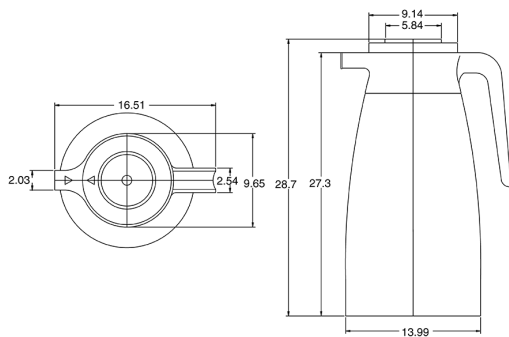

Created on:  
08/16/2017

**2.2 litre Push-Button Airpot**

**2.5 litre Lever-Action Airpot**

**2.5 litre Push-Button Airpot**

**3.0 litre Lever-Action Airpot**

**1.9 liter Thermal Pitcher**

**3.8 litre Lever-Action Airpot**

	Unit			Shipping				
	Width	Height	Depth	Width	Height	Depth	Weight	Volume
English	6.5 in.	11.3 in.	5.5 in.	-	-	-	2.350 lbs	0.250 ft <sup>3</sup>
Metric	16.5 cm	28.7 cm	14.0 cm	-	-	-	1.066 kgs	0.007 m <sup>3</sup>