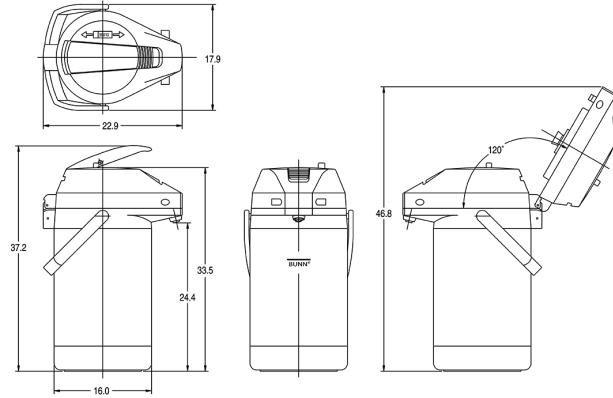

2.5 litre Lever-Action Airpot