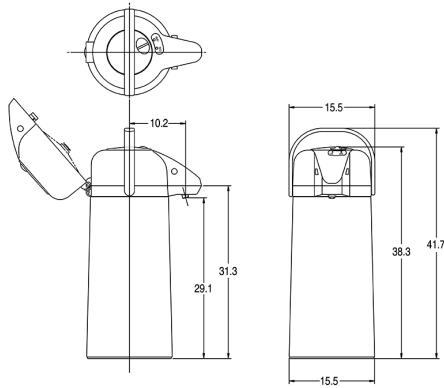

2.2 litre Push-Button Airpot