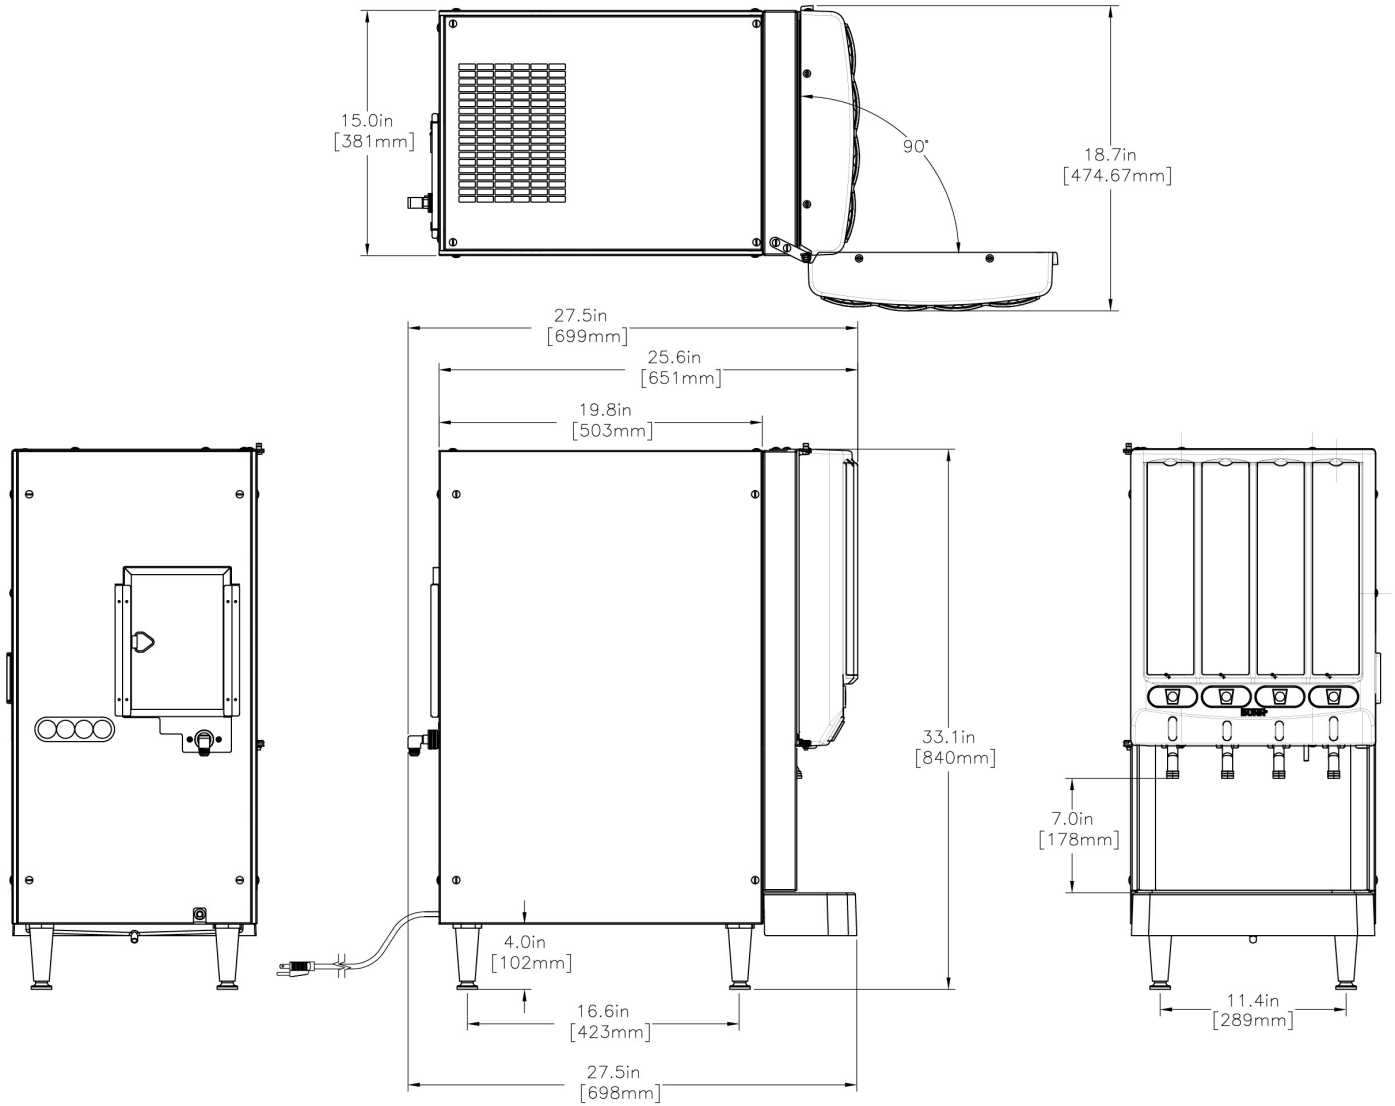

Plumbing Requirements

PSI	kPa	Fitting Supplied	Water Flow Required (GPM)
20-100	138-689	3/8" Male Flare Fitting	-

CAD Drawings

2D	Revit	KLC
●		

BUNN® reserves the right to change specifications and product design without notice. Such revisions do not entitle the buyer to corresponding changes, improvements, additions or replacements for previously purchased equipment. For most current specifications and other info visit bunn.com.

Created on:
01/12/2018

Unit			Shipping					
	Width	Height	Depth	Width	Height	Depth	Weight	Volume
English	15.0 in.	33.1 in.	27.5 in.	- in.	- in.	- in.	-	-
Metric	38.1 cm	84.1 cm	69.9 cm	- cm	- cm	- cm	-	-