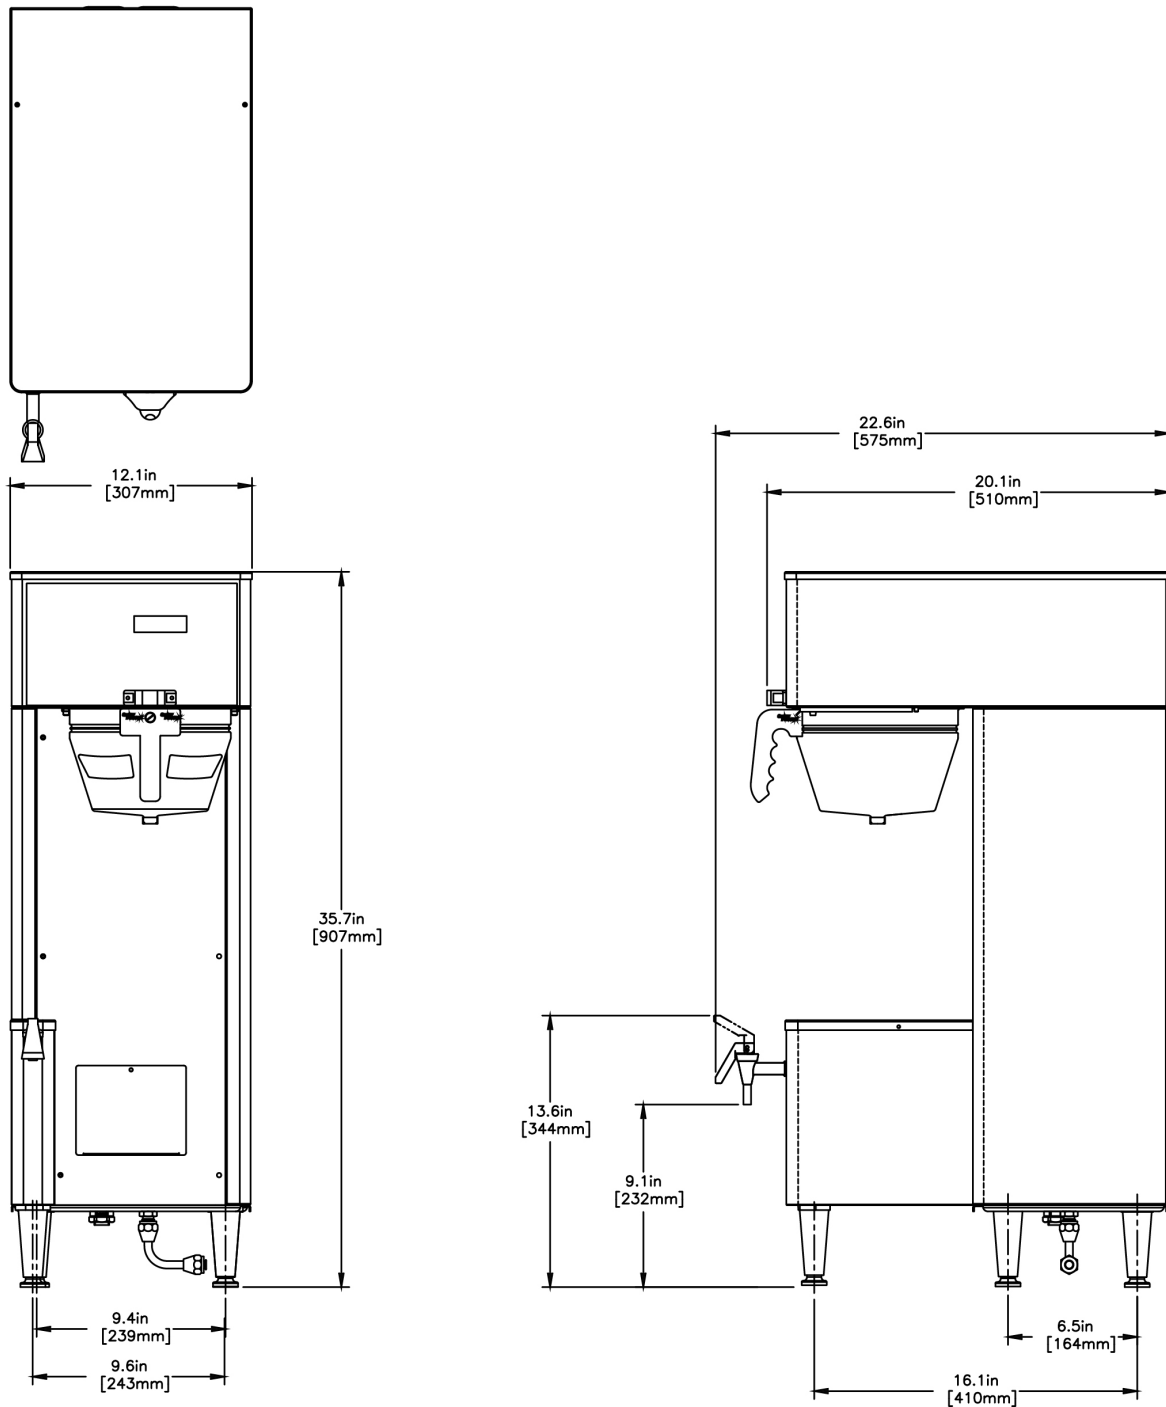

Created on:
09/13/2017

	Unit			Shipping				
	Width	Height	Depth	Width	Height	Depth	Weight	Volume
English	12.1 in.	35.7 in.	19.2 in.	-	-	-	60.100 lbs	8.131 ft ³
Metric	30.7 cm	90.7 cm	48.8 cm	-	-	-	27.261 kgs	0.230 m ³