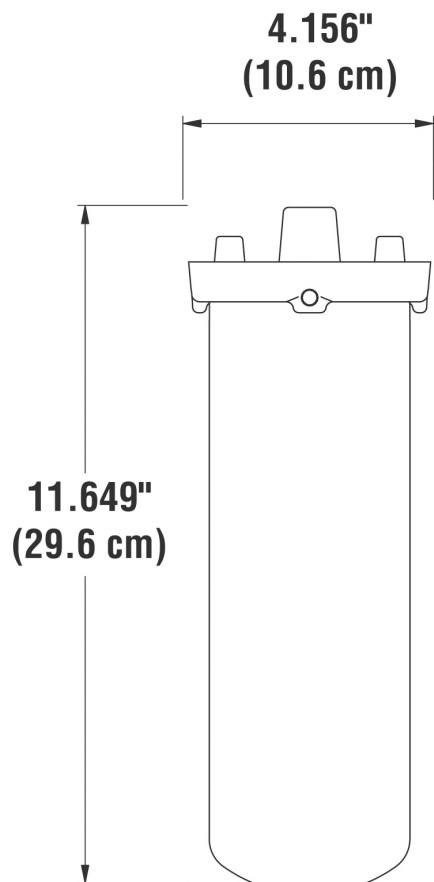

Agency:

Specifications

Product #: 30370.1001

Cartridge Type: Drop In

Additional Features

Capacity

Service Flow Rate	Capacity	Micron Rating
2.0 gal/min (7.6 L/min)	2000 gal. (7570.7 L) @0 GPG of hardness	5.0

Plumbing Requirements

Max Operating Pressure	Max Operating Temperature	Inlet Connection	Outlet Connection
300 psi (2068 kPa)	200°F(93°C)	3/8 IN NPT	3/8 IN NPT

BUNN® reserves the right to change specifications and product design without notice. Such revisions do not entitle the buyer to corresponding changes, improvements, additions or replacements for previously purchased equipment. For most current specifications and other info visit bunn.com.

Created on:
09/14/2017

EDSS-11-T200F

Unit				Shipping				
	Width	Height	Depth	Width	Height	Depth	Weight	Volume
English	-	-	-	-	-	-	1.000 lbs	-
Metric	-	-	-	-	-	-	0.454 kgs	-

BUNN® reserves the right to change specifications and product design without notice. Such revisions do not entitle the buyer to corresponding changes, improvements, additions or replacements for previously purchased equipment. For most current specifications and other info visit bunn.com.