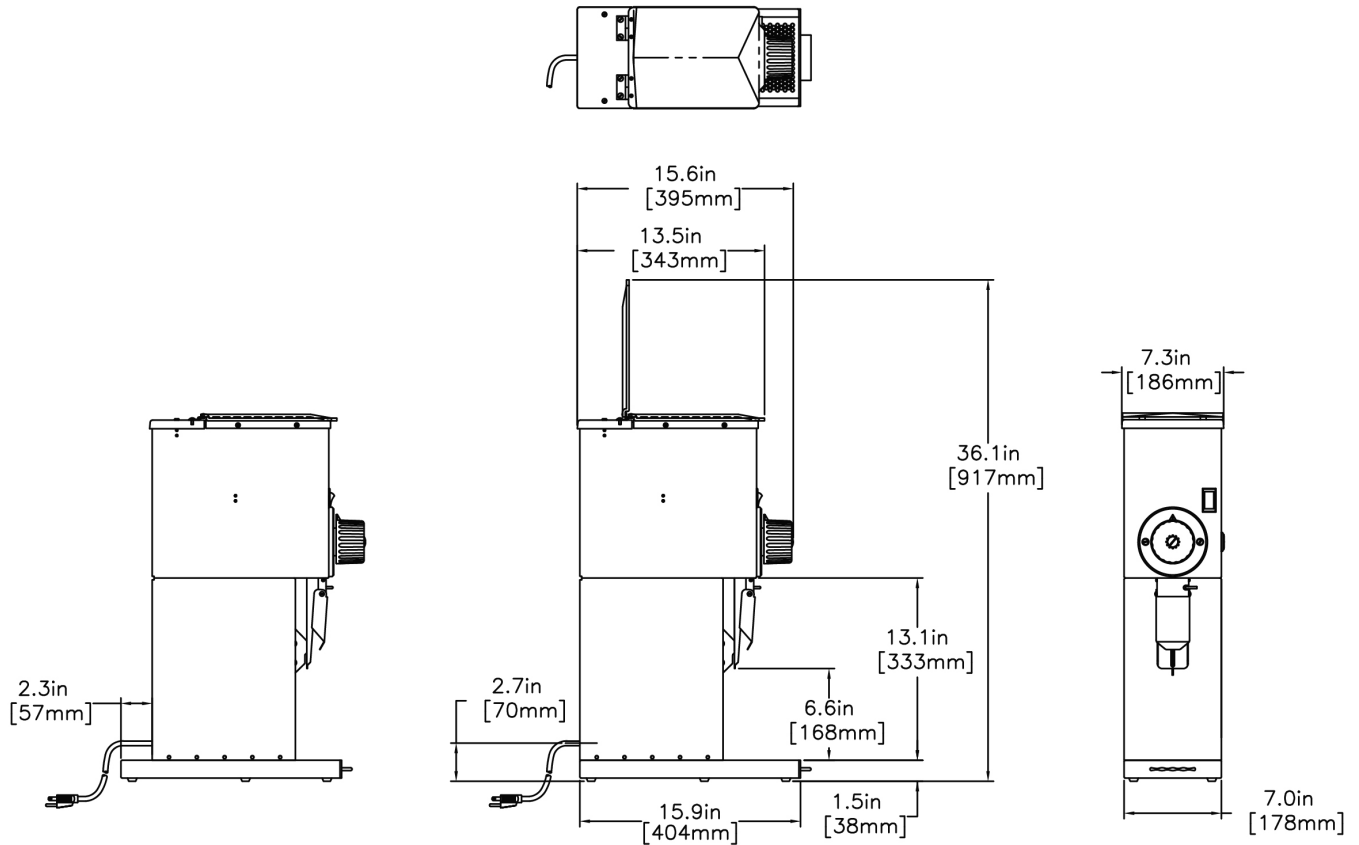

Created on:
08/29/2017

	Unit			Shipping				
	Width	Height	Depth	Width	Height	Depth	Weight	Volume
English	7.3 in.	26.5 in.	16.0 in.	-	-	-	55.400 lbs	4.472 ft ³
Metric	18.5 cm	67.3 cm	40.6 cm	-	-	-	25.129 kgs	0.127 m ³