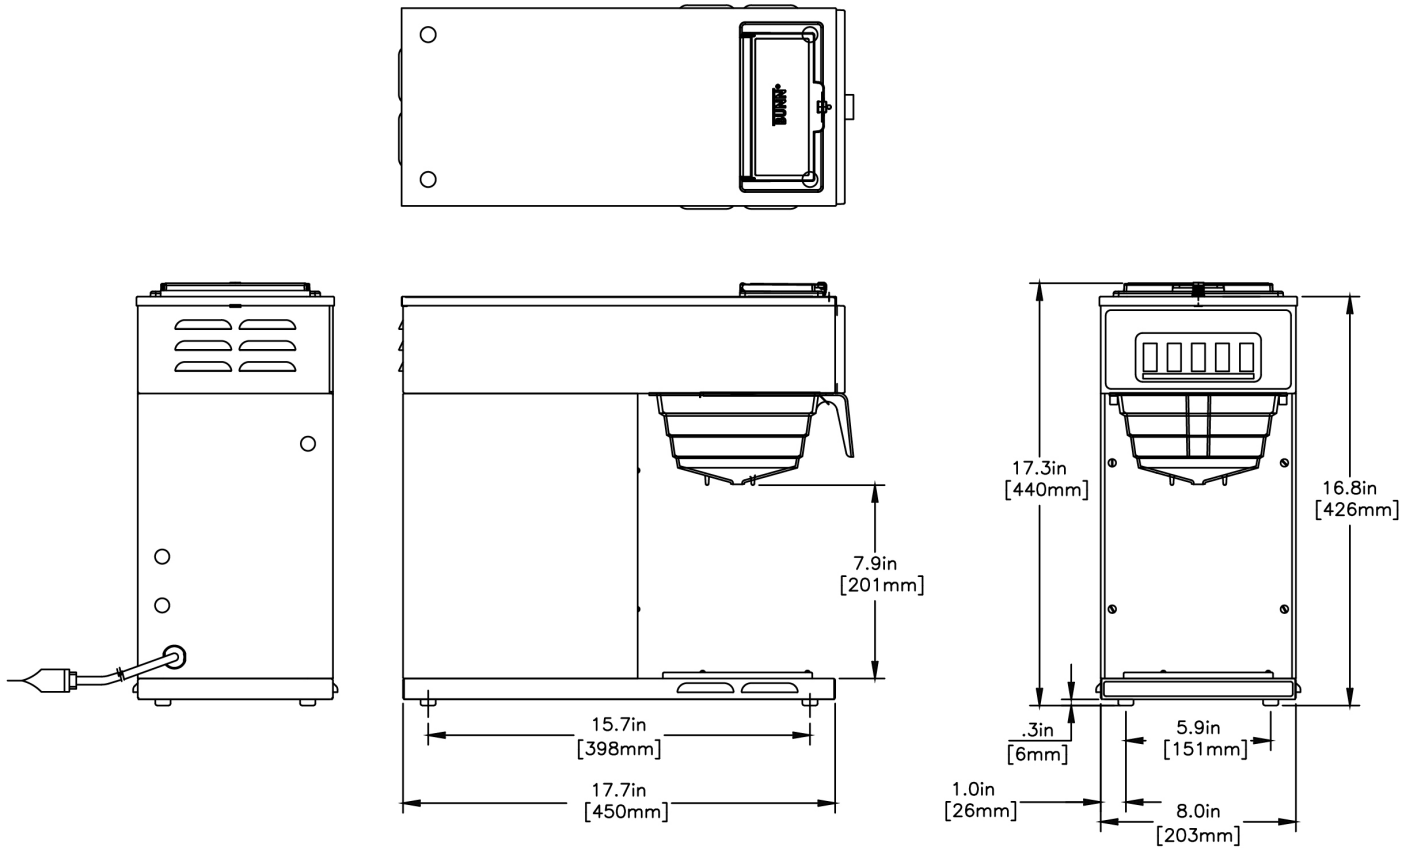

Created on:
09/14/2017

Unit				Shipping				
	Width	Height	Depth	Width	Height	Depth	Weight	Volume
English	8.4 in.	17.3 in.	18.8 in.	11.9 in.	22.5 in.	25.9 in.	25.800 lbs	5.440 ft ³
Metric	21.3 cm	43.9 cm	47.8 cm	30.2 cm	57.2 cm	65.8 cm	11.703 kgs	0.154 m ³