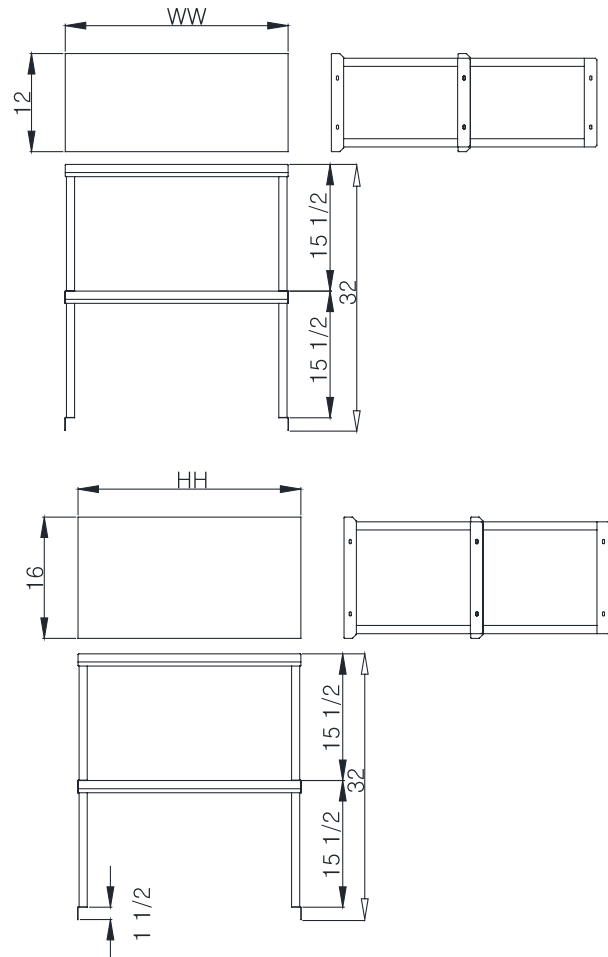

Wall Shelves / Double Tier Overshelves

PRODUCT SPECIFICATION

Commercial Wall Shelves

Model	Dimensions (inches / mm)		Brackets	Net Weight (lbs/kg)	Ship Weight (lbs/kg)
	L	D			
WS1224	24" (610mm)	12" (305mm)	2 Brackets	12(5)	13(6)
WS1236	36" (915mm)	12" (305mm)	2 Brackets	15(7)	17(8)
WS1248	48" (1220mm)	12" (305mm)	2 Brackets	18(8)	20(9)
WS1260	60" (1524mm)	12" (305mm)	2 Brackets	20(9)	22(10)
WS1272	72" (1829mm)	12" (305mm)	3 Brackets	24(11)	26(12)
WS1296	96" (2438mm)	12" (305mm)	3 Brackets	30(14)	33(15)
WS1424	24" (610mm)	14" (356mm)	2 Brackets	14(6)	15(7)
WS1436	36" (915mm)	14" (356mm)	2 Brackets	17(8)	19(8)
WS1448	48" (1220mm)	14" (356mm)	2 Brackets	20(9)	22(10)
WS1460	60" (1524mm)	14" (356mm)	2 Brackets	25(11)	28(13)
WS1472	72" (1829mm)	14" (356mm)	3 Brackets	28(13)	30(14)
WS1496	96" (2438mm)	14" (356mm)	3 Brackets	36(16)	39(18)

Double Tier Overshelves

Model	Cabinet Dimensions (inches / mm)			Shelf	Net Weight (lbs/kg)	Ship Weight (lbs/kg)
	L	D	H			
BDOS1227	27" (686mm)	12" (305mm)	32" (813mm)	2	25(12)	27(13)
BDOS1236	36" (915mm)	12" (305mm)	32" (813mm)	2	34(16)	37(17)
BDOS1248	48" (1220mm)	12" (305mm)	32" (813mm)	2	40(19)	44(21)
BDOS1260	60" (1524mm)	12" (305mm)	32" (813mm)	2	47(22)	51(24)
BDOS1272	72" (1829mm)	12" (305mm)	32" (813mm)	2	52(24)	57(26)
BDOS1627	27" (686mm)	16" (407mm)	32" (813mm)	2	37(17)	40(19)
BDOS1636	36" (915mm)	16" (407mm)	32" (813mm)	2	42(20)	46(22)
BDOS1648	48" (1220mm)	16" (407mm)	32" (813mm)	2	50(23)	55(25)
BDOS1660	60" (1524mm)	16" (407mm)	32" (813mm)	2	58(27)	63(29)
BDOS1672	72" (1829mm)	16" (407mm)	32" (813mm)	2	69(32)	75(35)