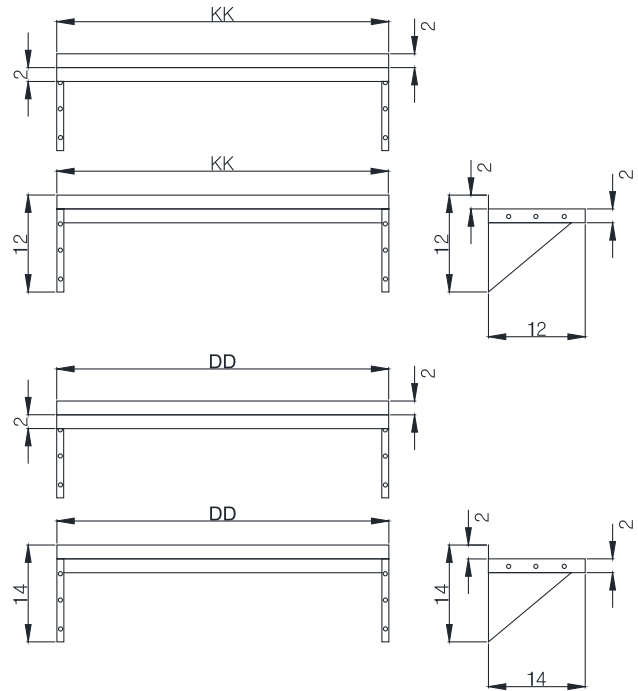

Double Tier Overshelves

- High polished 430 Series stainless steel top
- 18 gauge heavy duty stainless steel legs, socket and bracket
- Carton box packaging

Conforms to NSF/ANSI 2

WARRANTY

APPROVALS:

AVAILABLE AT:

Wall Shelves / Double Tier Overshelves

PRODUCT SPECIFICATION

Commercial Wall Shelves

Model	Dimensions (inches / mm)		Brackets	Net Weight (lbs/kg)	Ship Weight (lbs/kg)
	L	D			
WS1224	24" (610mm)	12" (305mm)	2 Brackets	12(5)	13(6)
WS1236	36" (915mm)	12" (305mm)	2 Brackets	15(7)	17(8)
WS1248	48" (1220mm)	12" (305mm)	2 Brackets	18(8)	20(9)
WS1260	60" (1524mm)	12" (305mm)	2 Brackets	20(9)	22(10)
WS1272	72" (1829mm)	12" (305mm)	3 Brackets	24(11)	26(12)
WS1296	96" (2438mm)	12" (305mm)	3 Brackets	30(14)	33(15)
WS1424	24" (610mm)	14" (356mm)	2 Brackets	14(6)	15(7)
WS1436	36" (915mm)	14" (356mm)	2 Brackets	17(8)	19(8)
WS1448	48" (1220mm)	14" (356mm)	2 Brackets	20(9)	22(10)
WS1460	60" (1524mm)	14" (356mm)	2 Brackets	25(11)	28(13)
WS1472	72" (1829mm)	14" (356mm)	3 Brackets	28(13)	30(14)
WS1496	96" (2438mm)	14" (356mm)	3 Brackets	36(16)	39(18)

Double Tier Overshelves

Model	Cabinet Dimensions (inches / mm)			Shelf	Net Weight (lbs/kg)	Ship Weight (lbs/kg)
	L	D	H			
BDOS1227	27" (686mm)	12" (305mm)	32" (813mm)	2	25(12)	27(13)
BDOS1236	36" (915mm)	12" (305mm)	32" (813mm)	2	34(16)	37(17)
BDOS1248	48" (1220mm)	12" (305mm)	32" (813mm)	2	40(19)	44(21)
BDOS1260	60" (1524mm)	12" (305mm)	32" (813mm)	2	47(22)	51(24)
BDOS1272	72" (1829mm)	12" (305mm)	32" (813mm)	2	52(24)	57(26)
BDOS1627	27" (686mm)	16" (407mm)	32" (813mm)	2	37(17)	40(19)
BDOS1636	36" (915mm)	16" (407mm)	32" (813mm)	2	42(20)	46(22)
BDOS1648	48" (1220mm)	16" (407mm)	32" (813mm)	2	50(23)	55(25)
BDOS1660	60" (1524mm)	16" (407mm)	32" (813mm)	2	58(27)	63(29)
BDOS1672	72" (1829mm)	16" (407mm)	32" (813mm)	2	69(32)	75(35)