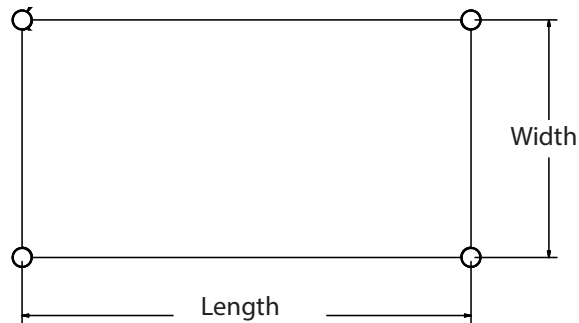

Galvanized Undershelf

Galvanized Work Table Undershelf

Use your smart phone to scan the above QR code to visit our website:
www.bk-resources.com

Features:

- Each Corner Brace Includes 2 Set Screws for Maximum Stability
- Specifically Designed for BK Resources Tables

Material:

Galvanized Steel

Model	Fits Tables (l x w)	(l x w)
VTS-1824	24" x 18"	17.5" x 10"
VTS-1830	30" x 18"	23.5" x 10"
VTS-1836	36" x 18"	29.5" x 10"
VTS-1848	48" x 18"	41.5" x 10"
VTS-1860	60" x 18"	53.5" x 10"
VTS-1872	72" x 18"	65.5" x 10"
VTS-1884	84" x 18"	38.75" x 10"
VTS-1896	96" x 18"	44.75" x 10"
VTS-2424	24" x 24"	17.5" x 16"
VTS-3024	30" x 24"	23.5" x 16"
VTS-3624	36" x 24"	29.5" x 16"
VTS-4824	48" x 24"	41.5" x 16"
VTS-6024	60" x 24"	53.5" x 16"
VTS-7224	72" x 24"	65.5" x 16"
VTS-8424	84" x 24"	38.75" x 16"
VTS-9624	96" x 24"	44.75" x 16"
VTS-3030	30" x 30"	23.5" x 22"
VTS-3630	36" x 30"	29.5" x 22"
VTS-4830	48" x 30"	41.5" x 22"
VTS-6030	60" x 30"	53.5" x 22"
VTS-7230	72" x 30"	65.5" x 22"
VTS-8430	84" x 30"	38.75" x 22"
VTS-9630	96" x 30"	44.75" x 22"
VTS-3636	36" x 36"	29.5" x 28"
VTS-4836	48" x 36"	41.5" x 28"
VTS-6036	60" x 36"	53.5" x 28"
VTS-7236	72" x 36"	65.5" x 28"
VTS-9636	96" x 36"	44.75" x 28"