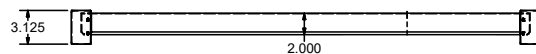

Material:

Galvanized Steel

Model	Fits Tables (l x w)	(l x w)
VTS-1824	24" x 18"	17.5" x 10"
VTS-1830	30" x 18"	23.5" x 10"
VTS-1836	36" x 18"	29.5" x 10"
VTS-1848	48" x 18"	41.5" x 10"
VTS-1860	60" x 18"	53.5" x 10"
VTS-1872	72" x 18"	65.5" x 10"
VTS-1884	84" x 18"	38.75" x 10"
VTS-1896	96" x 18"	44.75" x 10"
VTS-2424	24" x 24"	17.5" x 16"
VTS-3024	30" x 24"	23.5" x 16"
VTS-3624	36" x 24"	29.5" x 16"
VTS-4824	48" x 24"	41.5" x 16"
VTS-6024	60" x 24"	53.5" x 16"
VTS-7224	72" x 24"	65.5" x 16"
VTS-8424	84" x 24"	38.75" x 16"
VTS-9624	96" x 24"	44.75" x 16"
VTS-3030	30" x 30"	23.5" x 22"
VTS-3630	36" x 30"	29.5" x 22"
VTS-4830	48" x 30"	41.5" x 22"
VTS-6030	60" x 30"	53.5" x 22"
VTS-7230	72" x 30"	65.5" x 22"
VTS-8430	84" x 30"	38.75" x 22"
VTS-9630	96" x 30"	44.75" x 22"
VTS-3636	36" x 36"	29.5" x 28"
VTS-4836	48" x 36"	41.5" x 28"
VTS-6036	60" x 36"	53.5" x 28"
VTS-7236	72" x 36"	65.5" x 28"
VTS-9636	96" x 36"	44.75" x 28"