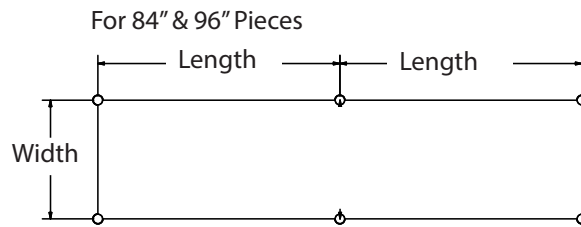

Galvanized Undershelf

Galvanized Work Table Undershelf

Use your smart phone to scan the above QR code to visit our website:
www.bk-resources.com

Features:

- Each Corner Brace Includes 2 Set Screws for Maximum Stability
- Specifically Designed for BK Resources Tables

Material:

Galvanized Steel

Model	Fits Tables (l x w)	(l x w)
VTS-1824	24" x 18"	17.5" x 10"
VTS-1830	30" x 18"	23.5" x 10"
VTS-1836	36" x 18"	29.5" x 10"
VTS-1848	48" x 18"	41.5" x 10"
VTS-1860	60" x 18"	53.5" x 10"
VTS-1872	72" x 18"	65.5" x 10"
VTS-1884	84" x 18"	38.75" x 10"
VTS-1896	96" x 18"	44.75" x 10"
VTS-2424	24" x 24"	17.5" x 16"
VTS-3024	30" x 24"	23.5" x 16"
VTS-3624	36" x 24"	29.5" x 16"
VTS-4824	48" x 24"	41.5" x 16"
VTS-6024	60" x 24"	53.5" x 16"
VTS-7224	72" x 24"	65.5" x 16"
VTS-8424	84" x 24"	38.75" x 16"
VTS-9624	96" x 24"	44.75" x 16"
VTS-3030	30" x 30"	23.5" x 22"
VTS-3630	36" x 30"	29.5" x 22"
VTS-4830	48" x 30"	41.5" x 22"
VTS-6030	60" x 30"	53.5" x 22"
VTS-7230	72" x 30"	65.5" x 22"
VTS-8430	84" x 30"	38.75" x 22"
VTS-9630	96" x 30"	44.75" x 22"
VTS-3636	36" x 36"	29.5" x 28"
VTS-4836	48" x 36"	41.5" x 28"
VTS-6036	60" x 36"	53.5" x 28"
VTS-7236	72" x 36"	65.5" x 28"
VTS-9636	96" x 36"	44.75" x 28"