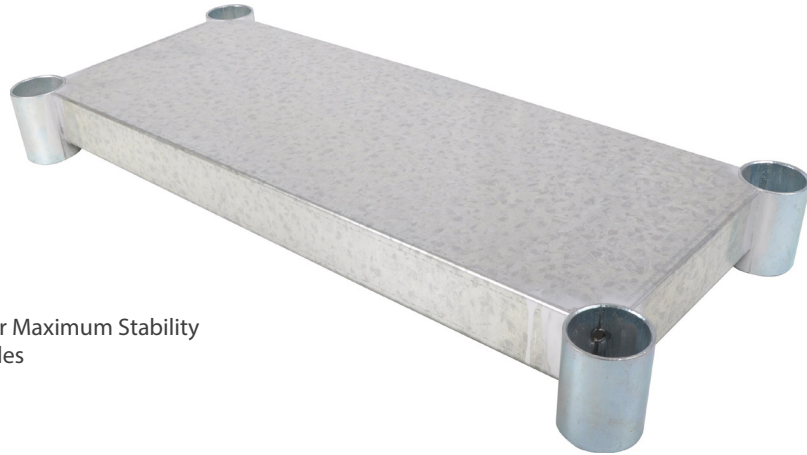

Galvanized Undershelf

Galvanized Work Table Undershelf

Use your smart phone to scan the above QR code to visit our website:
www.bk-resources.com

Features:

- Each Corner Brace Includes 2 Set Screws for Maximum Stability
- Specifically Designed for BK Resources Tables

Material:

Galvanized Steel

Model	Fits Tables (l x w)	(l x w)
VTS-1824	24" x 18"	17.5" x 10"
VTS-1830	30" x 18"	23.5" x 10"
VTS-1836	36" x 18"	29.5" x 10"
VTS-1848	48" x 18"	41.5" x 10"
VTS-1860	60" x 18"	53.5" x 10"
VTS-1872	72" x 18"	65.5" x 10"
VTS-1884	84" x 18"	38.75" x 10"
VTS-1896	96" x 18"	44.75" x 10"
VTS-2424	24" x 24"	17.5" x 16"
VTS-3024	30" x 24"	23.5" x 16"
VTS-3624	36" x 24"	29.5" x 16"
VTS-4824	48" x 24"	41.5" x 16"
VTS-6024	60" x 24"	53.5" x 16"
VTS-7224	72" x 24"	65.5" x 16"
VTS-8424	84" x 24"	38.75" x 16"
VTS-9624	96" x 24"	44.75" x 16"
VTS-3030	30" x 30"	23.5" x 22"
VTS-3630	36" x 30"	29.5" x 22"
VTS-4830	48" x 30"	41.5" x 22"
VTS-6030	60" x 30"	53.5" x 22"
VTS-7230	72" x 30"	65.5" x 22"
VTS-8430	84" x 30"	38.75" x 22"
VTS-9630	96" x 30"	44.75" x 22"
VTS-3636	36" x 36"	29.5" x 28"
VTS-4836	48" x 36"	41.5" x 28"
VTS-6036	60" x 36"	53.5" x 28"
VTS-7236	72" x 36"	65.5" x 28"
VTS-9636	96" x 36"	44.75" x 28"