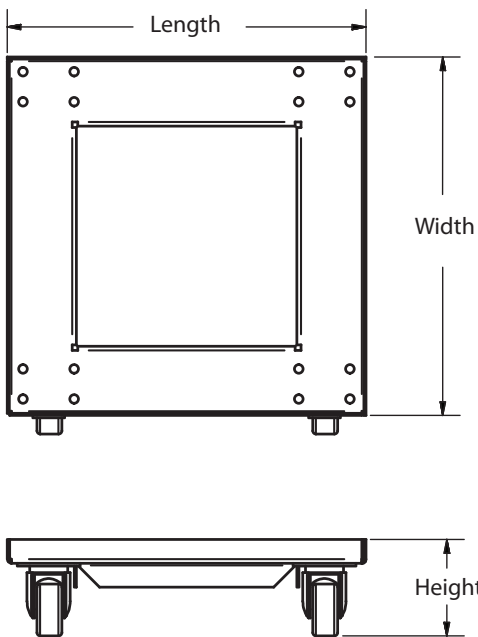

RESOURCES

Glass Rack Dollies

Use your smart phone to scan the above QR code to visit our website: www.bk-resources.com

Certifications:

Features:

- Accommodates 19 3/4" x 19 3/4" Glass Racks

Material:

- 6063-T5 Aluminum Construction
- GRD-2 Includes S/S Handle

Part Number	Overall Size: (l x w x h)	Casters
BK-GRD-1	20 3/4" x 20 3/4" x 5 1/2"	3" Swivel
BK-GRD-2	21" x 20 7/8" x 33 1/4"	4" Swivel

BK-GRD-1

BK-GRD-2

PRODUCT DATA SHEET

BK RESOURCES