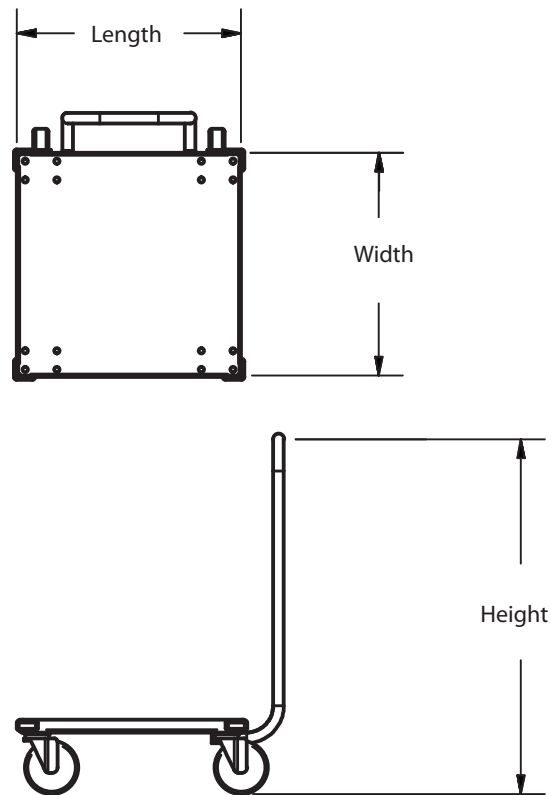

BK-GRD-2

PRODUCT DATA SHEET

BK RESOURCES