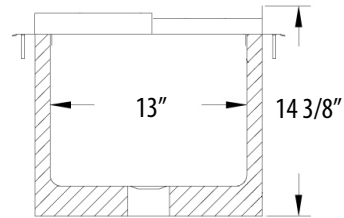

Drop In Ice Bin w/ Lid

Use your smart phone to scan the above QR code to visit our website:
www.bk-resources.com

Features:

- Includes BKDR-325CP Drain
- Removable Lid

Material:

- T-304 18 ga. Stainless Steel Base
- T-304 14 ga. Stainless Steel Deck

Part Number	Unit Size (l x w x h)	Basin Size (l x w x d)	Recommended Cutout Size (l x w)
BK-DIBL-1218	12" x 18" x 14 3/8"	9" x 13" x 10"	11 1/4" x 17 1/4"
BK-DIBL-2218	22" x 18" x 14 3/8"	18" x 13" x 10"	21 1/4" x 17 1/4"
BK-DIBL-2818	28" x 18" x 14 3/8"	24" x 13" x 10"	27 1/4" x 17 1/4"
BK-DIBL-3418	34" x 18" x 14 3/8"	30" x 13" x 10"	33 1/8" x 17 1/4"