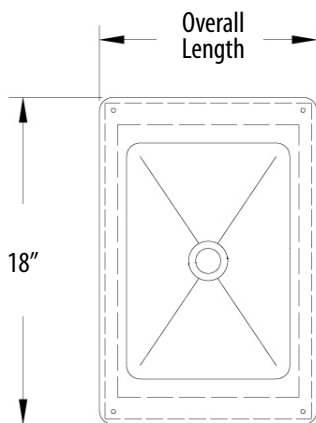

Drop In Ice Bin w/ Lid

Use your smart phone to scan the above QR code to visit our website:
www.bk-resources.com

Features:

- Includes BKDR-325CP Drain
- Removable Lid

Material:

- T-304 18 ga. Stainless Steel Base
- T-304 14 ga. Stainless Steel Deck

Part Number	Unit Size (l x w x h)	Basin Size (l x w x d)	Recommended Cutout Size (l x w)
BK-DIBL-1218	12" x 18" x 14 3/8"	9" x 13" x 10"	11 1/4" x 17 1/4"
BK-DIBL-2218	22" x 18" x 14 3/8"	18" x 13" x 10"	21 1/4" x 17 1/4"
BK-DIBL-2818	28" x 18" x 14 3/8"	24" x 13" x 10"	27 1/4" x 17 1/4"
BK-DIBL-3418	34" x 18" x 14 3/8"	30" x 13" x 10"	33 1/8" x 17 1/4"