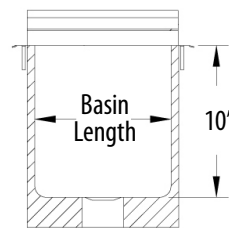

Drop In Ice Bin w/ Lid

Use your smart phone to scan the above QR code to visit our website:
www.bk-resources.com

Features:

- Includes BKDR-325CP Drain
- Removable Lid

Material:

- T-304 18 ga. Stainless Steel Base
- T-304 14 ga. Stainless Steel Deck

Part Number	Unit Size (l x w x h)	Basin Size (l x w x d)	Recommended Cutout Size (l x w)
BK-DIBL-1218	12" x 18" x 14 3/8"	9" x 13" x 10"	11 1/4" x 17 1/4"
BK-DIBL-2218	22" x 18" x 14 3/8"	18" x 13" x 10"	21 1/4" x 17 1/4"
BK-DIBL-2818	28" x 18" x 14 3/8"	24" x 13" x 10"	27 1/4" x 17 1/4"
BK-DIBL-3418	34" x 18" x 14 3/8"	30" x 13" x 10"	33 1/8" x 17 1/4"