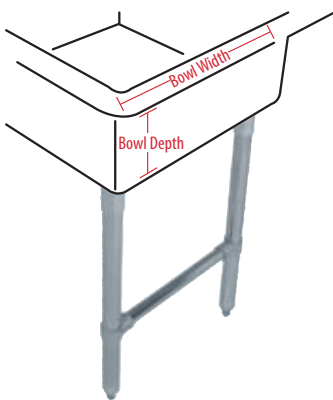

Two Compartment Sinks - S/S Legs & Bracing

Upgrade To S/S Legs and End Bracing by adding "5" to the end of the Part Number

EXAMPLE:

BKS-1-1620-12S = BKS-1-1620-12 + BKL-SSH-1220

⚠ See below for Details.

BKS - Two Compartment Sinks

- 18 ga T-304 Stainless Steel
- 1^{5/8}" Galvanized Legs w/ 1" Adjustable High Impact Corrosion Resistant Feet
- 1/4" Pitched Drainboards To Ensure Proper Drainage

- 1 1/2" Rounded Front and Side Edges
- Accommodates 8" On Center Faucets
- 2 (BKDR-4) 3 1/2" Drains Included
- 9" Backsplash

Part Number	Bowl Size (l x w x d)	Unit Size (l x w)	Drainboard	Sets of Faucet Holes
BKS-2-1620-12	16" x 20" x 12"	37" x 25 ^{13/16"}	None	1
BKS-2-1620-12-18L	16" x 20" x 12"	52 1/2" x 25 ^{13/16"}	(1) L - 18"	1
BKS-2-1620-12-18R	16" x 20" x 12"	52 1/2" x 25 ^{13/16"}	(1) R - 18"	1
BKS-2-1620-12-18T	16" x 20" x 12"	68" x 25 ^{13/16"}	(2) - 18"	1
BKS-2-18-12	18" x 18" x 12"	41" x 23 ^{13/16"}	None	1
BKS-2-18-12-18L	18" x 18" x 12"	56 1/2" x 23 ^{13/16"}	(1) L - 18"	1
BKS-2-18-12-18R	18" x 18" x 12"	56 1/2" x 23 ^{13/16"}	(1) R - 18"	1
BKS-2-18-12-18T	18" x 18" x 12"	72" x 23 ^{13/16"}	(2) - 18"	1
BKS-2-20-12-18T	20" x 20" x 12"	76" x 25 ^{13/16"}	(2) - 18"	1
BKS-2-24-14	24" x 24" x 14"	53" x 29 ^{13/16"}	None	1
BKS-2-24-14-24L	24" x 24" x 14"	74 1/2" x 29 ^{13/16"}	(1) L - 24"	1
BKS-2-24-14-24R	24" x 24" x 14"	74 1/2" x 29 ^{13/16"}	(1) R - 24"	1
BKS-2-24-14-24T	24" x 24" x 14"	96" x 29 ^{13/16"}	(2) - 24"	1

EXAMPLE:

If you have a BKS-1-1620-12 (Bowl Width 20" and Bowl Depth 12") you will need Part Number BKL-SSH-1220

Part Number	Fits: Bowl Depth	Fits: Bowl Width	Part Number	Fits: Bowl Depth	Fits: Bowl Width
BKL-SSH-1014	10"	14"	BKL-SSH-1424	14"	24"
BKL-SSH-1218	12"	18"	BKL-SSH-1418	14"	18"
BKL-SSH-1220	12"	20"	BKL-SSH-1415	14"	15"
BKL-SSH-1216	12"	16"	BKL-SSH-1420	14"	20"
BKL-SSH-1230	12"	30"	BKL-SSH-1430	14"	30"