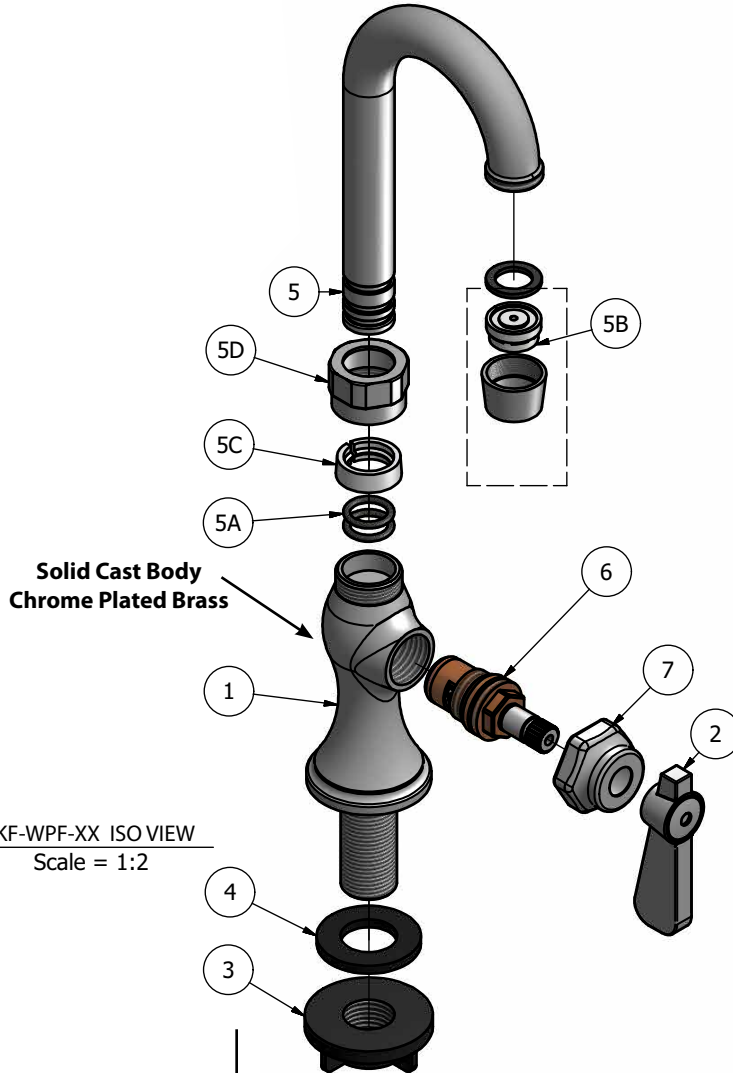

Use your smart phone to scan the above QR code to visit our website: www.bk-resources.com

Deck Mount Standard Duty Single Valve Pantry Faucet with DJ Swing Spout

Model: BKF-WPF-18

Options:

BKF-C414-VR
Vandal Resistant Aerator - .5 GPM

Product Specifications:

- Heavy Duty Double Seat 1/4 Turn Ceramic Cartridges
- High Polished Dipped Chrome Finish
- Full Replacement Parts Available

Certifications:

PRODUCT SPECIFICATION SHEET

RESOURCES

Deck Mount Standard Duty Single Valve Pantry Faucet with DJ Swing Spout

Model: BKF-WPF-18

Exploded Parts Detail:

Diagram #	Quantity	Part Number	Description
1	1	BK-WPF-XX-G	Faucet Body
2	1	BKF-SBH	Handle
3	1	BKF-MN	Nut
4	1	BKF-S	Seal
5	1	BKF-SPT-XX	Spout
5A	2	BKF-SPT-O-RING	O-Ring
5B	1	BKF-SPT-AERATOR	Aerator
5C	1	BKF-SPT-SPACER	Spacer
5D	1	BKF-SPT-N	Nut
6	1	BKF-HV/CV-G	Mixing Valve
7	1	BKF-BONNET	MV Nut

Optional Spouts & Parts:

-  Standard Duty Gooseneck Spout
BKF-SPT-3G-G, BKF-SPT-5G-G
BKF-SPT-8G-G
-  Standard Duty DJ Swing Spout
BKF-SPT-18-G
-  Standard Duty Swing Spout
BKF-SPT-6-G, BKF-SPT-8-G
BKF-SPT-10-G, BKF-SPT-12-G
BKF-SPT-14-G, BKF-SPT-16-G
-  BKF-C414-VR
Vandal Resistant Aerator - .5 GPM