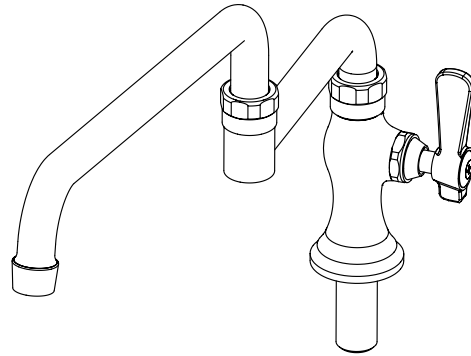

Use your smart phone to scan the above QR code to visit our website: www.bk-resources.com

Deck Mount Standard Duty Single Valve Pantry Faucet with DJ Swing Spout

Model: BKF-WPF-18

Options:

BKF-C414-VR
Vandal Resistant Aerator - .5 GPM

Product Specifications:

- Heavy Duty Double Seat 1/4 Turn Ceramic Cartridges
- High Polished Dipped Chrome Finish
- Full Replacement Parts Available

Certifications:

PRODUCT SPECIFICATION SHEET

RESOURCES

Deck Mount Standard Duty Single Valve Pantry Faucet with DJ Swing Spout

Model: BKF-WPF-18

Exploded Parts Detail:

Diagram #	Quantity	Part Number	Description
1	1	BK-WPF-XX-G	Faucet Body
2	1	BKF-SBH	Handle
3	1	BKF-MN	Nut
4	1	BKF-S	Seal
5	1	BKF-SPT-XX	Spout
5A	2	BKF-SPT-O-RING	O-Ring
5B	1	BKF-SPT-AERATOR	Aerator
5C	1	BKF-SPT-SPACER	Spacer
5D	1	BKF-SPT-N	Nut
6	1	BKF-HV/CV-G	Mixing Valve
7	1	BKF-BONNET	MV Nut