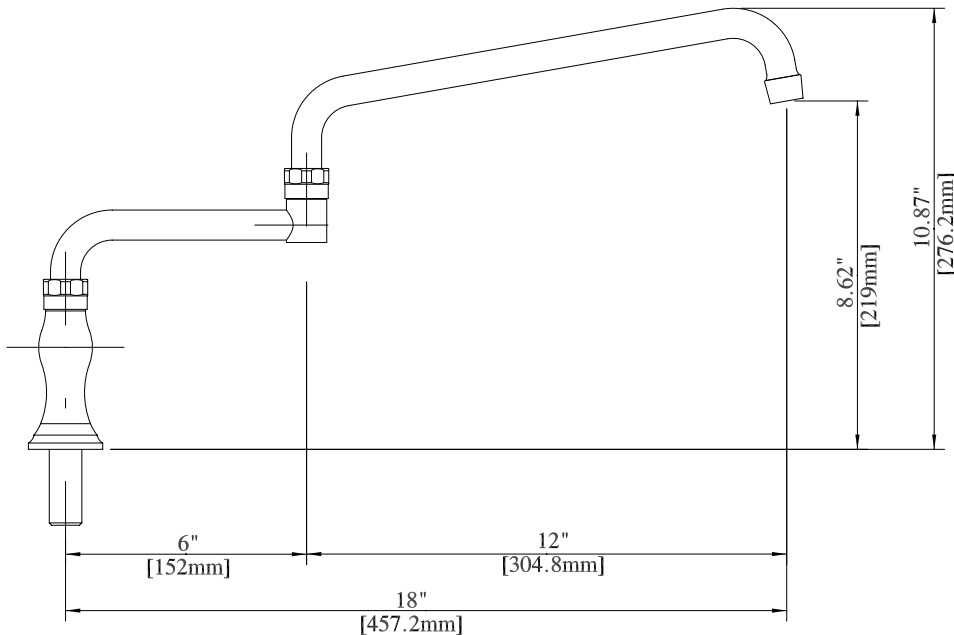

Use your smart phone to scan the above QR code to visit our website: www.bk-resources.com

Deck Mount Standard Duty Single Valve Pantry Faucet with DJ Swing Spout

Model: BKF-WPF-18

Options:

BKF-C414-VR
Vandal Resistant Aerator - .5 GPM

Product Specifications:

- Heavy Duty Double Seat 1/4 Turn Ceramic Cartridges
- High Polished Dipped Chrome Finish
- Full Replacement Parts Available

Certifications:

PRODUCT SPECIFICATION SHEET

RESOURCES

Deck Mount Standard Duty Single Valve Pantry Faucet with DJ Swing Spout

Model: BKF-WPF-18

Exploded Parts Detail:

Diagram #	Quantity	Part Number	Description
1	1	BK-WPF-XX-G	Faucet Body
2	1	BKF-SBH	Handle
3	1	BKF-MN	Nut
4	1	BKF-S	Seal
5	1	BKF-SPT-XX	Spout
5A	2	BKF-SPT-O-RING	O-Ring
5B	1	BKF-SPT-AERATOR	Aerator
5C	1	BKF-SPT-SPACER	Spacer
5D	1	BKF-SPT-N	Nut
6	1	BKF-HV/CV-G	Mixing Valve
7	1	BKF-BONNET	MV Nut