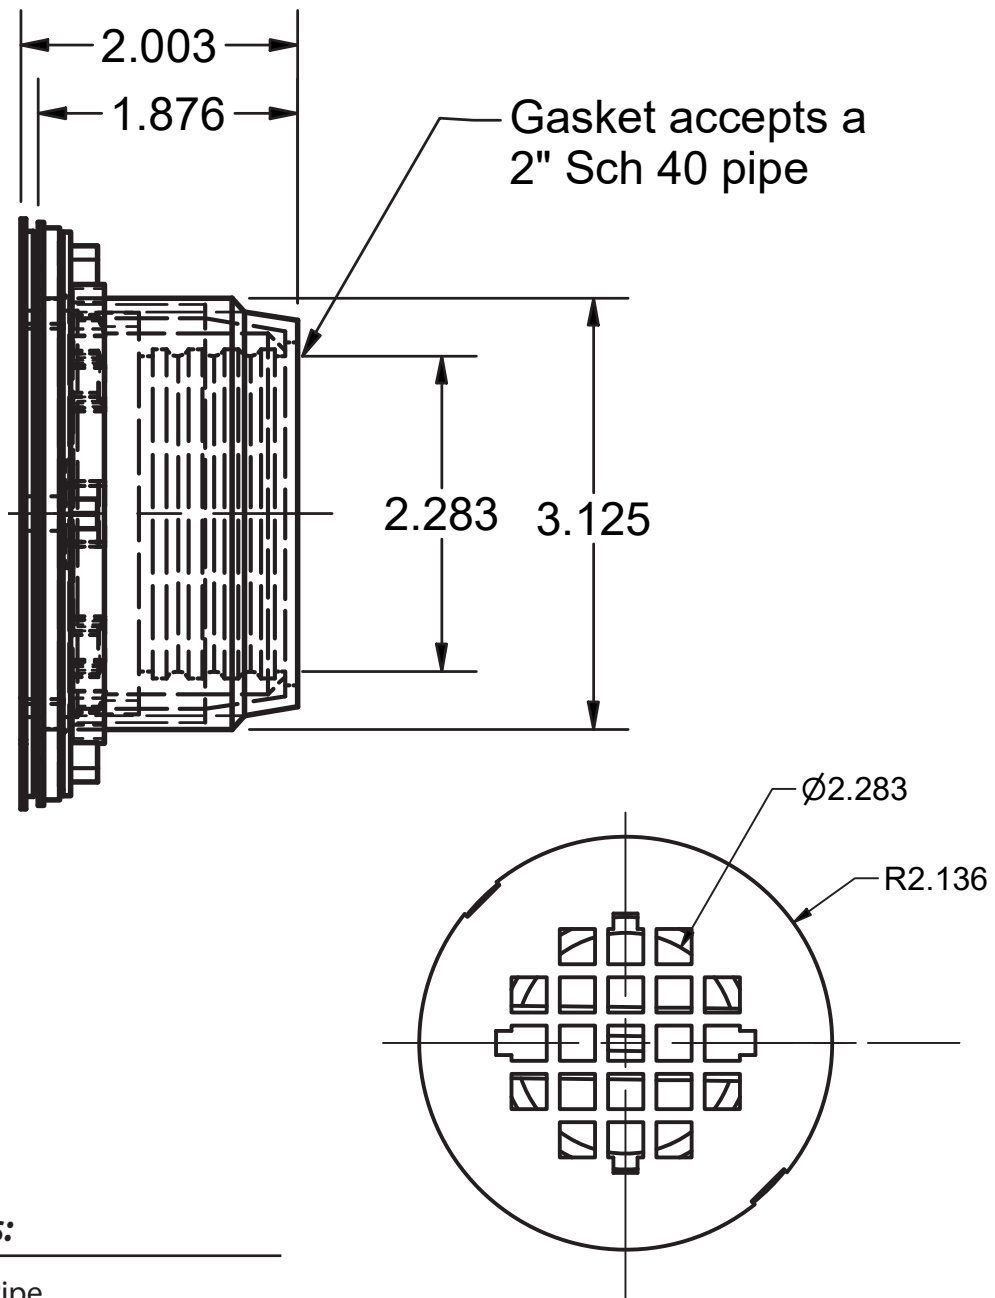

Use your smart phone to scan the above QR code to visit our website: www.bk-resources.com

3 1/2" HEAVY DUTY FREE FLOW DRAIN

Model: BKDR-HD4

Product Specifications:

- Accepts a 2" Sch 40 Pipe

PRODUCT SPECIFICATION SHEET

RESOURCES

3 1/2" HEAVY DUTY FREE FLOW DRAIN

Model: BKDR-HD4

PRODUCT SPECIFICATION SHEET

RESOURCES