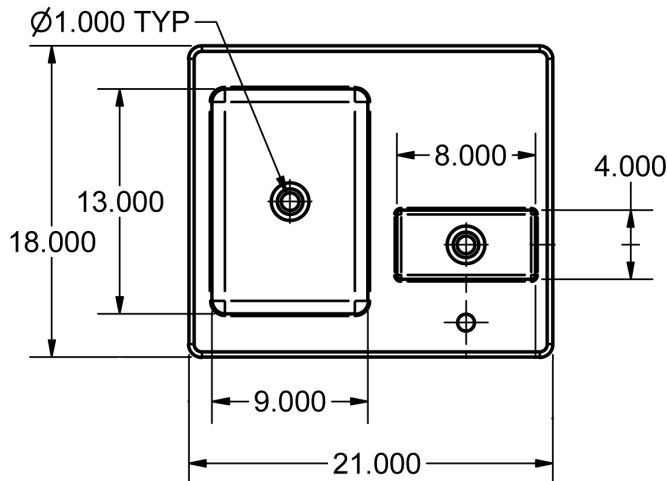

RESOURCES

Drop In Ice Bin w/ Water Station

Use your smart phone to scan the above QR code to visit our website:
www.bk-resources.com

Certifications:

Shown as BK-DIWSBL-2118G-P-G

Features:

- Includes Drains: BKDR-15CP & BKDR-325CP
- "-P-G" Includes BKF-SGF-G Glass Filler (NSF 61/9) Lead Free
- Removable Lid

Material:

- T-304 18 ga. Stainless Steel Base
- T-304 14 ga. Stainless Steel Deck

Part Number	Unit Size (l x w x h)	Basin Size (l x w x d)	Included Faucet	Recommended Cutout Size (l x w)
BK-DIWSBL-2118G	21" x 18" x 13"	9" x 13" x 11"	-	20" x 17 ^{1/8} "
BK-DIWSBL-2118G-P-G	21" x 18" x 13"	9" x 13" x 11"	BKF-SGF-G	20" x 17 ^{1/8} "

SECTION B-B
SCALE 1 / 10

PRODUCT DATA SHEET

RESOURCES