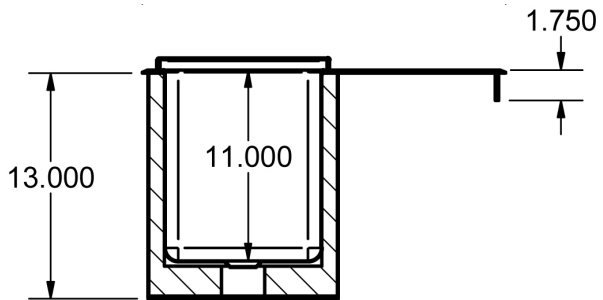

RESOURCES

Drop In Ice Bin w/ Water Station

Use your smart phone to scan the above QR code to visit our website:
www.bk-resources.com

Certifications:

Shown as BK-DIWSBL-2118G-P-G

Features:

- Includes Drains: BKDR-15CP & BKDR-325CP
- "-P-G" Includes BKF-SGF-G Glass Filler (NSF 61/9) Lead Free
- Removable Lid

Material:

- T-304 18 ga. Stainless Steel Base
- T-304 14 ga. Stainless Steel Deck

Part Number	Unit Size (l x w x h)	Basin Size (l x w x d)	Included Faucet	Recommended Cutout Size (l x w)
BK-DIWSBL-2118G	21" x 18" x 13"	9" x 13" x 11"	-	20" x 17 ^{1/8} "
BK-DIWSBL-2118G-P-G	21" x 18" x 13"	9" x 13" x 11"	BKF-SGF-G	20" x 17 ^{1/8} "

SECTION B-B
SCALE 1 / 10

PRODUCT DATA SHEET

RESOURCES