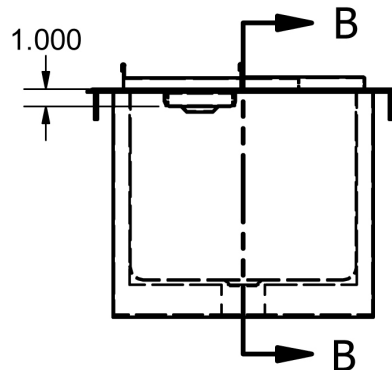

RESOURCES

Drop In Ice Bin w/ Water Station

Use your smart phone to scan the above QR code to visit our website:
www.bk-resources.com

Certifications:

Shown as BK-DIWSBL-2118G-P-G

Features:

- Includes Drains: BKDR-15CP & BKDR-325CP
- "-P-G" Includes BKF-SGF-G Glass Filler (NSF 61/9) Lead Free
- Removable Lid

Material:

- T-304 18 ga. Stainless Steel Base
- T-304 14 ga. Stainless Steel Deck

Part Number	Unit Size (l x w x h)	Basin Size (l x w x d)	Included Faucet	Recommended Cutout Size (l x w)
BK-DIWSBL-2118G	21" x 18" x 13"	9" x 13" x 11"	-	20" x 17 ^{1/8} "
BK-DIWSBL-2118G-P-G	21" x 18" x 13"	9" x 13" x 11"	BKF-SGF-G	20" x 17 ^{1/8} "

SECTION B-B
SCALE 1 / 10

PRODUCT DATA SHEET

RESOURCES