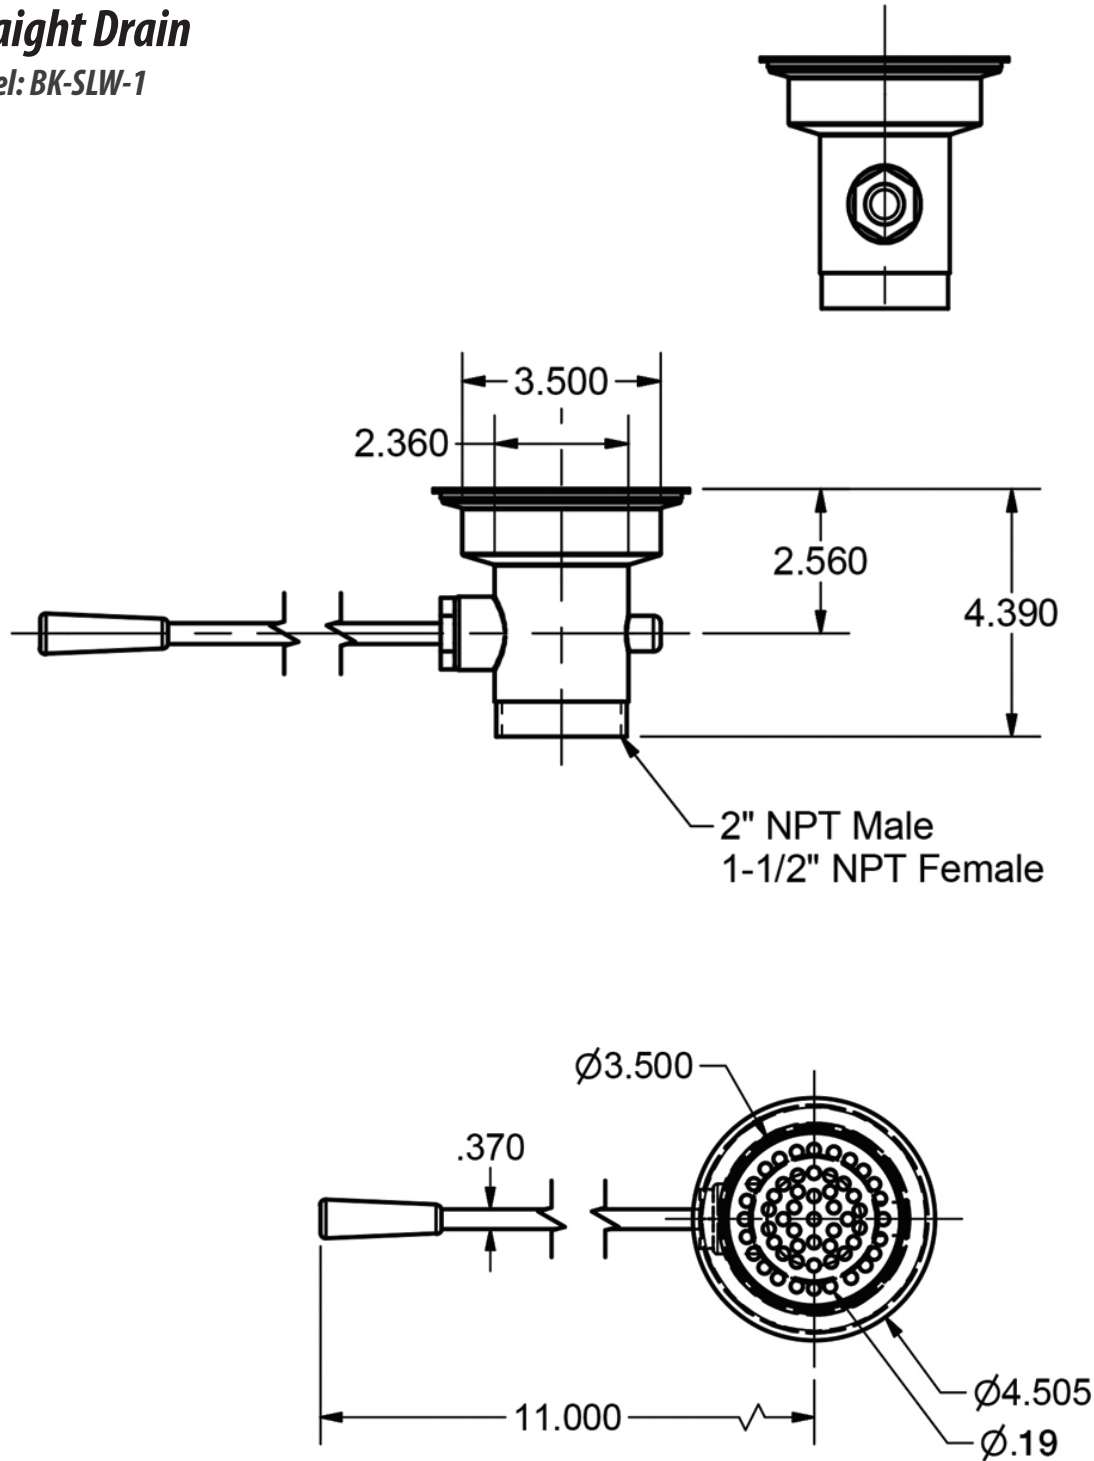

## Straight Drain

Model: BK-SLW-1

### Product Specifications:

- Dual Functioning Outlet Features 2" Male & 1 1/2" Female Threading
- S/S Strainer
- Fits 3 1/2" Openings

## Straight Drain

Model: BK-SLW-1

**BK-SLW-1 - ISO VIEW**  
Scale = 1:6

### Exploded Parts Detail:

Diagram #	Quantity	Part Number	Description
1	1	BK-LDR-FP	Face Plate
2	1	BK-LDR-W	Lever Drain Washer
3	1	BK-SLW-1	Drain Body