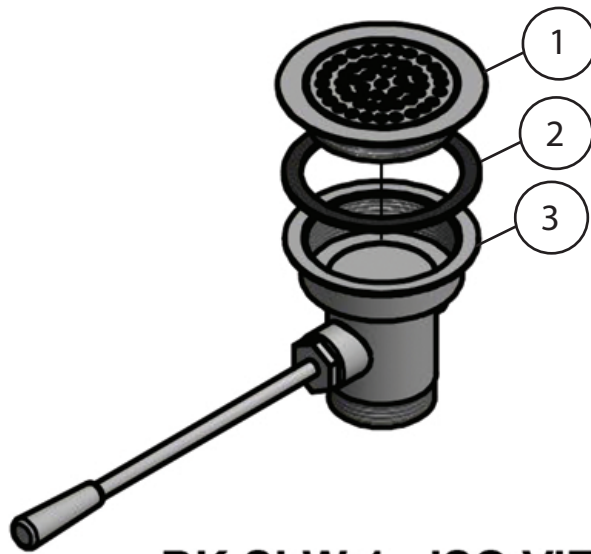

## Straight Drain

Model: BK-SLW-1

### Product Specifications:

- Dual Functioning Outlet Features 2" Male & 1 1/2" Female Threading
- S/S Strainer
- Fits 3 1/2" Openings

## Straight Drain

Model: BK-SLW-1

**BK-SLW-1 - ISO VIEW**  
Scale = 1:6

### Exploded Parts Detail:

Diagram #	Quantity	Part Number	Description
1	1	BK-LDR-FP	Face Plate
2	1	BK-LDR-W	Lever Drain Washer
3	1	BK-SLW-1	Drain Body