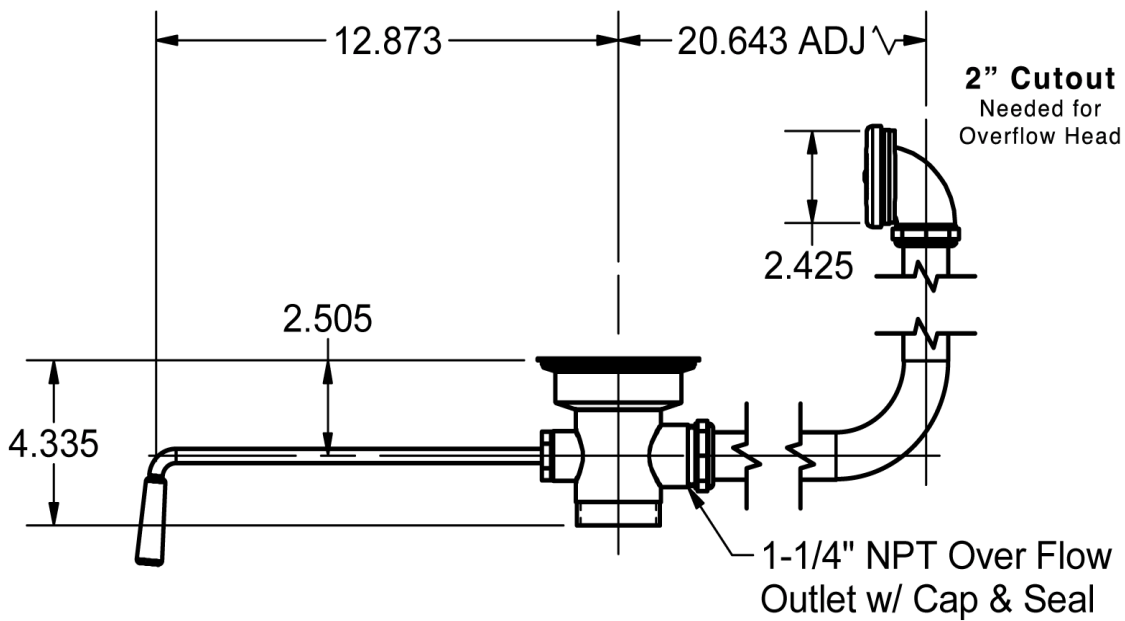

### Twist Lever Waist w/ Overflow

Model: BK-LWR-20

#### Product Specifications:

- Dual Functioning Outlet Features 2" Male & 1 1/2" Female Threading
- S/S Strainer
- Fits 3 1/2" Openings

**Twist Lever Waist  
w/ Overflow**

Model: BK-LWR-20

**BK-LWR-20 - ISO  
VIEW  
Scale = 1:12**

**Exploded Parts Detail:**

Diagram #	Quantity	Part Number	Description
1	1	005032-FPS	Face Plate Screw
2	1	005032-FP	Face Plate
3	1	005032	Overflow Head
4	1	005032-W	Overflow Head Washer
5	1	005032-N	Overflow Nut
6	1	005031	Overflow Tube
7	1	005031-N	Overflow Nut
8	1	005031-W	Overflow Washer
9	1	BK-LWR-20	Faucet Body
10	1	LWR-20-W	Washer
11	1	LDR-FP	Face Plate