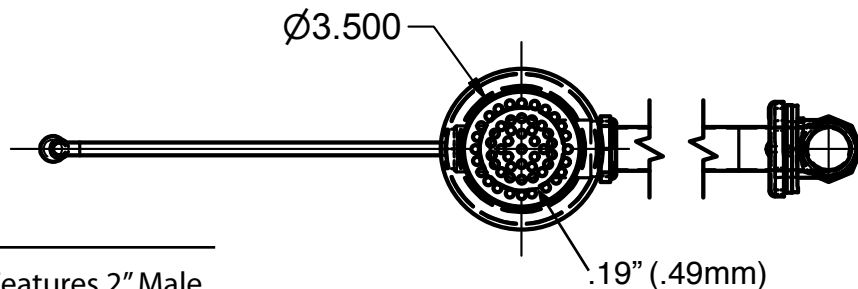

### Twist Lever Waist w/ Overflow

Model: BK-LWR-20

#### Product Specifications:

- Dual Functioning Outlet Features 2" Male & 1 1/2" Female Threading
- S/S Strainer
- Fits 3 1/2" Openings

**Twist Lever Waist  
w/ Overflow**

Model: BK-LWR-20

**BK-LWR-20 - ISO  
VIEW  
Scale = 1:12**

**Exploded Parts Detail:**

Diagram #	Quantity	Part Number	Description
1	1	005032-FPS	Face Plate Screw
2	1	005032-FP	Face Plate
3	1	005032	Overflow Head
4	1	005032-W	Overflow Head Washer
5	1	005032-N	Overflow Nut
6	1	005031	Overflow Tube
7	1	005031-N	Overflow Nut
8	1	005031-W	Overflow Washer
9	1	BK-LWR-20	Faucet Body
10	1	LWR-20-W	Washer
11	1	LDR-FP	Face Plate