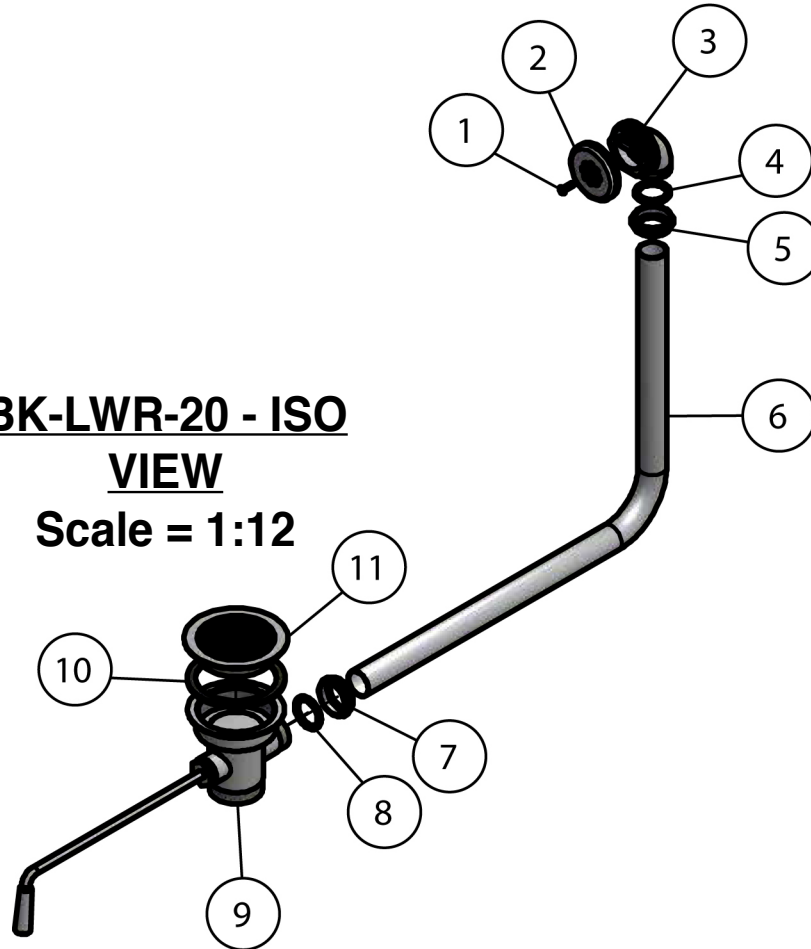

### Twist Lever Waist w/ Overflow

Model: BK-LWR-20

#### Product Specifications:

- Dual Functioning Outlet Features 2" Male & 1 1/2" Female Threading
- S/S Strainer
- Fits 3 1/2" Openings

**Twist Lever Waist  
w/ Overflow**

Model: BK-LWR-20

**BK-LWR-20 - ISO  
VIEW  
Scale = 1:12**

**Exploded Parts Detail:**

Diagram #	Quantity	Part Number	Description
1	1	005032-FPS	Face Plate Screw
2	1	005032-FP	Face Plate
3	1	005032	Overflow Head
4	1	005032-W	Overflow Head Washer
5	1	005032-N	Overflow Nut
6	1	005031	Overflow Tube
7	1	005031-N	Overflow Nut
8	1	005031-W	Overflow Washer
9	1	BK-LWR-20	Faucet Body
10	1	LWR-20-W	Washer
11	1	LDR-FP	Face Plate