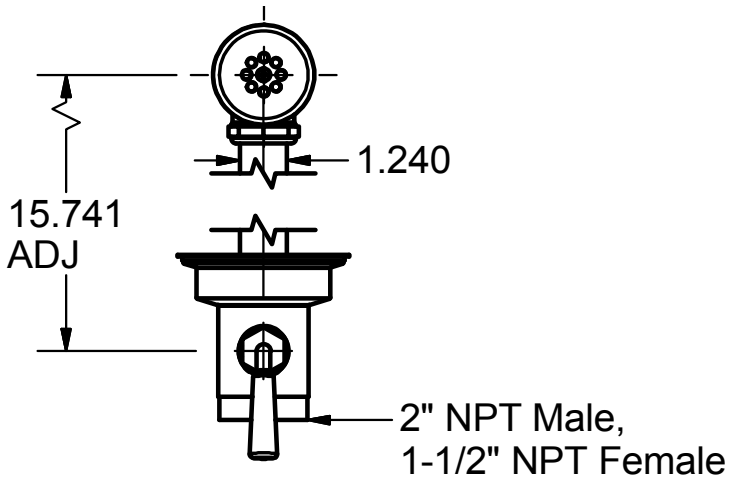

### Twist Lever Waist w/ Overflow

Model: BK-LWR-20

#### Product Specifications:

- Dual Functioning Outlet Features 2" Male & 1 1/2" Female Threading
- S/S Strainer
- Fits 3 1/2" Openings

**Twist Lever Waist  
w/ Overflow**

Model: BK-LWR-20

**BK-LWR-20 - ISO  
VIEW  
Scale = 1:12**

**Exploded Parts Detail:**

Diagram #	Quantity	Part Number	Description
1	1	005032-FPS	Face Plate Screw
2	1	005032-FP	Face Plate
3	1	005032	Overflow Head
4	1	005032-W	Overflow Head Washer
5	1	005032-N	Overflow Nut
6	1	005031	Overflow Tube
7	1	005031-N	Overflow Nut
8	1	005031-W	Overflow Washer
9	1	BK-LWR-20	Faucet Body
10	1	LWR-20-W	Washer
11	1	LDR-FP	Face Plate