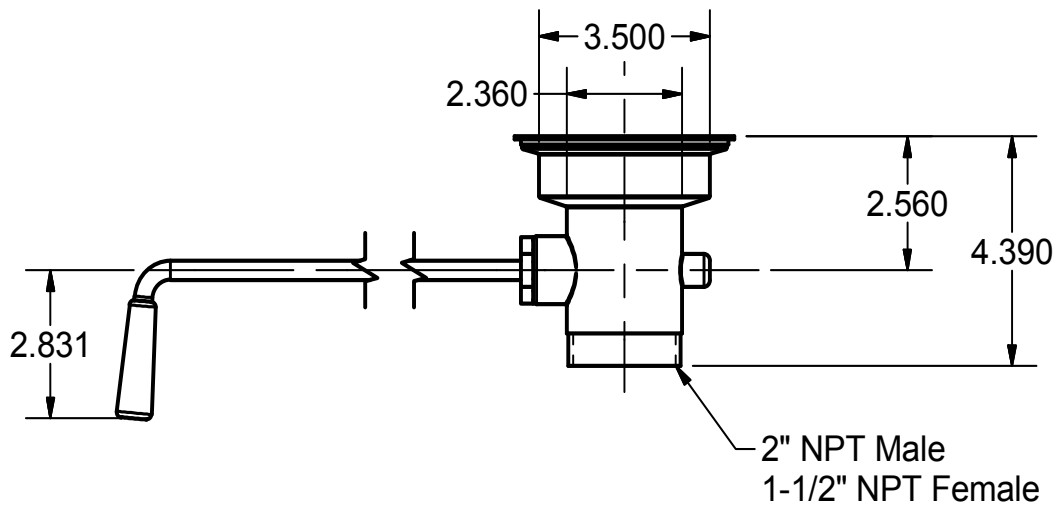

Use your smart phone to scan the above QR code to visit our website: www.bk-resources.com

Twist Drain

Model: BK-LWR-1

Product Specifications:

- Dual Functioning Outlet Features 2" Male & 1 1/2" Female Threading
- S/S Strainer
- Fits 3 1/2" Openings

Twist Drain

Model: BK-LWR-1

BK-LWR-1 - ISO VIEW
Scale = 1:3

Exploded Parts Detail:

Diagram #	Quantity	Part Number	Description
1	1	LDR-FP	Face Plate
2	1	LDR-W	Washer
3	1	BK-LWR-1	Drain Body
4	1	BK-LWR-XLH	Handle