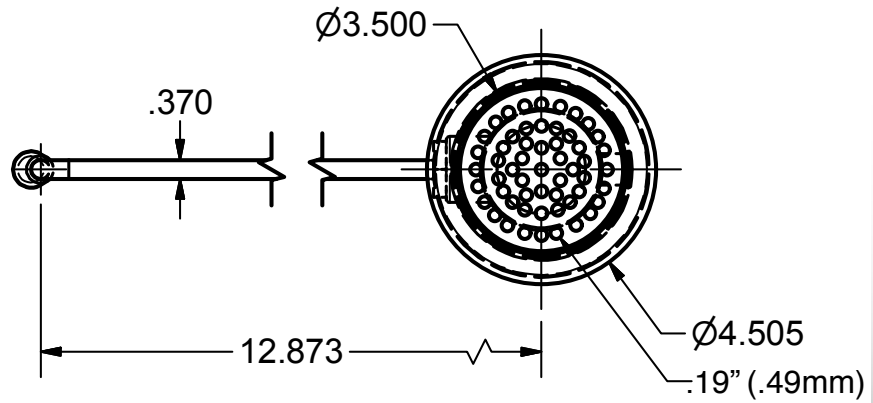

Use your smart phone to scan the above QR code to visit our website: www.bk-resources.com

Twist Drain

Model: BK-LWR-1

Product Specifications:

- Dual Functioning Outlet Features 2" Male & 1 1/2" Female Threading
- S/S Strainer
- Fits 3 1/2" Openings

Twist Drain

Model: BK-LWR-1

BK-LWR-1 - ISO VIEW
Scale = 1:3

Exploded Parts Detail:

Diagram #	Quantity	Part Number	Description
1	1	LDR-FP	Face Plate
2	1	LDR-W	Washer
3	1	BK-LWR-1	Drain Body
4	1	BK-LWR-XLH	Handle