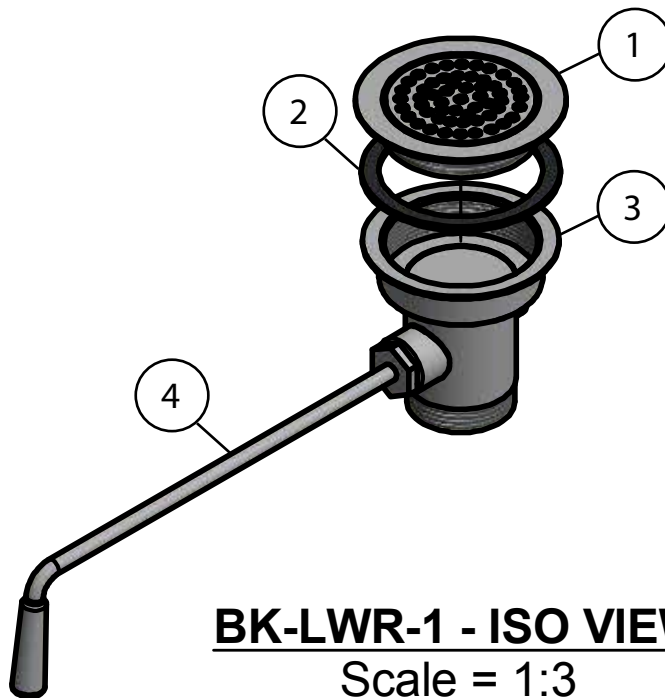

Use your smart phone to scan the above QR code to visit our website: www.bk-resources.com

Twist Drain

Model: BK-LWR-1

Product Specifications:

- Dual Functioning Outlet Features 2" Male & 1 1/2" Female Threading
- S/S Strainer
- Fits 3 1/2" Openings

Twist Drain

Model: BK-LWR-1

BK-LWR-1 - ISO VIEW
Scale = 1:3

Exploded Parts Detail:

Diagram #	Quantity	Part Number	Description
1	1	LDR-FP	Face Plate
2	1	LDR-W	Washer
3	1	BK-LWR-1	Drain Body
4	1	BK-LWR-XLH	Handle