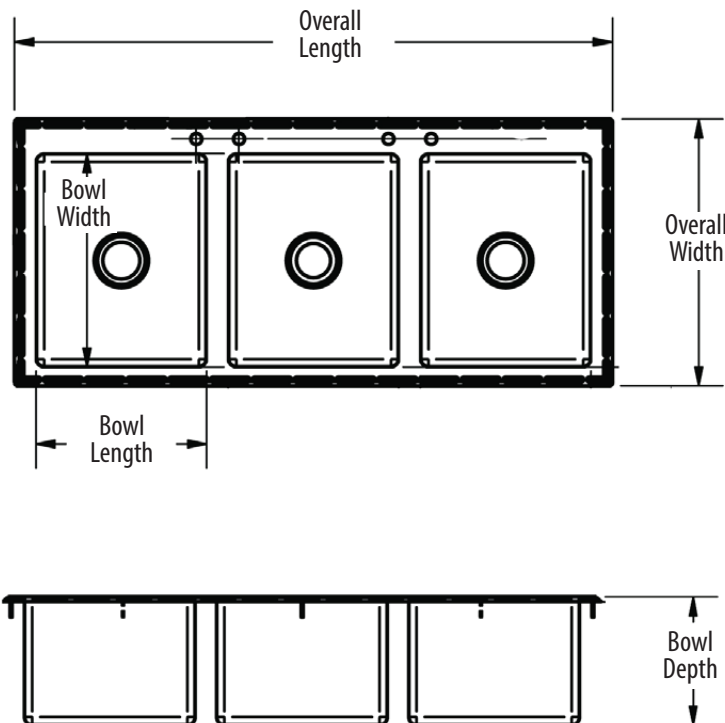

3 Compartment - 16" x 20" Drop In Sink

Drop In Sinks

Use your smart phone to scan the above QR code to visit our website: www.bk-resources.com

Certifications:

Shown as BK-DIS-1620-3

Features:

- Includes (3) BKDR-4 Drain
- Faucet Holes 4" O.C.

Options:

- 4" O.C. Faucets
- Upgrade to Heavy Duty Faucets
- Wrist Blades
- "-P-G" Includes BKD-10G-G Lead-Free Faucet

Material:

- T-304 14 ga. Stainless Steel Deck
- T-304 18 ga. Stainless Steel Bowl

| Part Number | Unit Size (l x w x d) | Bowl Size (l x w x d) | Included Faucet | Recommended Cutout Size (l x w) |
|-------------------|-----------------------|-----------------------|-----------------|---------------------------------|
| BK-DIS-1620-3 | 56" x 25" x 12" | 16" x 20" x 12" | - | 23 3/4" x 54 3/4" |
| BK-DIS-1620-3-P-G | 56" x 25" x 12" | 16" x 20" x 12" | (2) BKD-10-G | 23 3/4" x 54 3/4" |