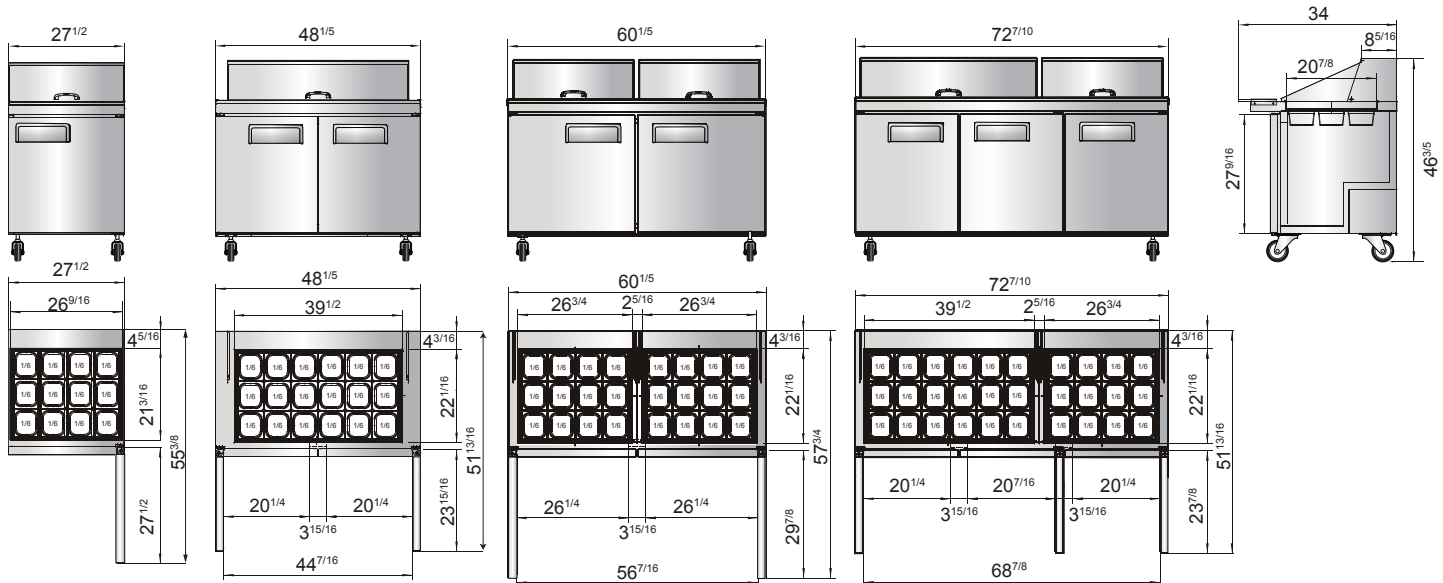

SPECIFICATIONS

Models	Door	Capacity (Cu.Ft.)	Shelves	Casters (inch)	Amps (A)	Voltage (V/Hz/Ph)	HP	Refrigerant	Exterior Dimensions (inch)	Net Weight (lbs)	Gross Weight (lbs)
MSF8305GR	1	7.2	1	5	2.3	115/60/1	1/7	R290	27 ^{1/2} ×34×46 ^{3/5}	170	212
MSF8306GR	2	13.4	2	5	2.3	115/60/1	1/7	R290	48 ^{1/5} ×34×46 ^{3/5}	243	293
MSF8307GR	2	17.2	2	5	2.8	115/60/1	1/5	R290	60 ^{1/5} ×34×46 ^{3/5}	284	340
MSF8308GR	3	21.1	3	5	2.8	115/60/1	1/5	R290	72 ^{7/10} ×34×46 ^{3/5}	331	401

PLAN VIEW

MSF8305GR

MSF8306GR

MSF8307GR

MSF8308GR

Casters

Epoxy shelves

Stainless steel pans