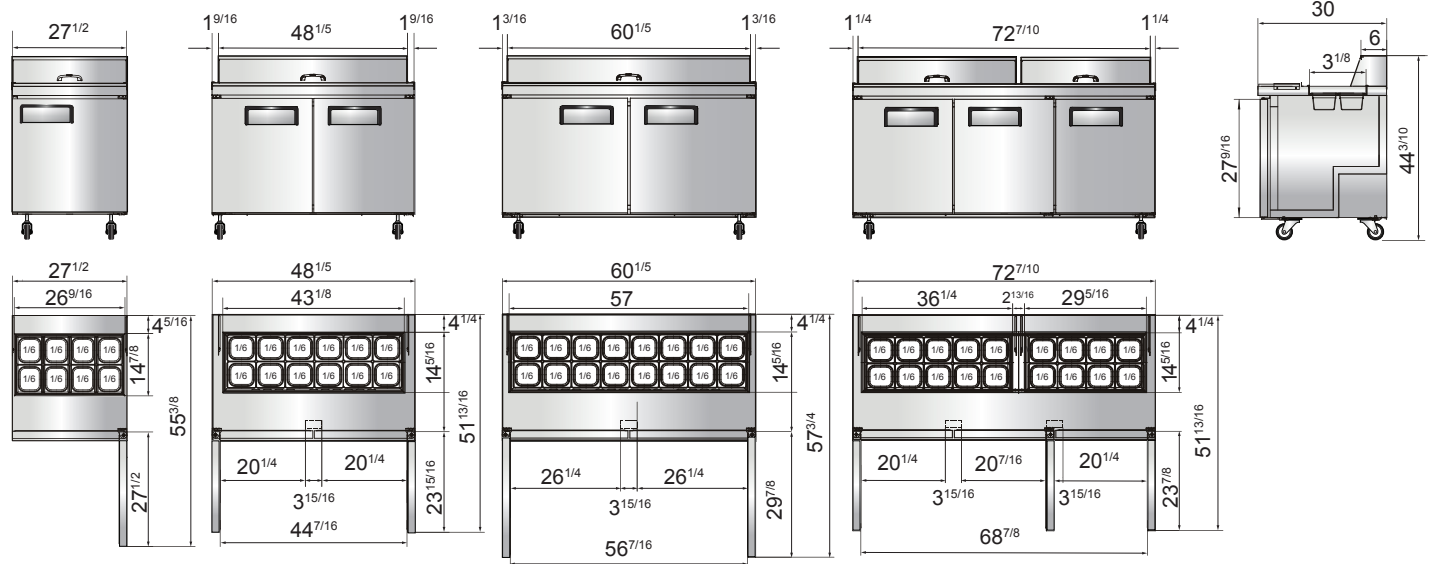

## SPECIFICATIONS

Models	Door	Capacity (Cu.Ft.)	Shelves	Casters (inch)	Amps (A)	Voltage (V/Hz/Ph)	HP	Refrigerant	Exterior Dimensions (inch)	Net Weight (lbs)	Gross Weight (lbs)
MSF8301GR	1	7.2	1	5	2.3	115/60/1	1/7	R290	27 <sup>1</sup> / <sub>2</sub> ×30×44 <sup>3</sup> / <sub>10</sub>	159	196
MSF8302GR	2	13.4	2	5	2.3	115/60/1	1/7	R290	48 <sup>1</sup> / <sub>5</sub> ×30×44 <sup>3</sup> / <sub>10</sub>	231	276
MSF8303GR	2	17.2	2	5	2.8	115/60/1	1/5	R290	60 <sup>1</sup> / <sub>5</sub> ×30×44 <sup>3</sup> / <sub>10</sub>	271	320
MSF8304GR	3	21.1	3	5	2.8	115/60/1	1/5	R290	72 <sup>7</sup> / <sub>10</sub> ×30×44 <sup>3</sup> / <sub>10</sub>	317	379

## PLAN VIEW

**MSF8301GR**

**MSF8302GR**

**MSF8303GR**

**MSF8304GR**

Casters

Epoxy shelves

Stainless steel pans