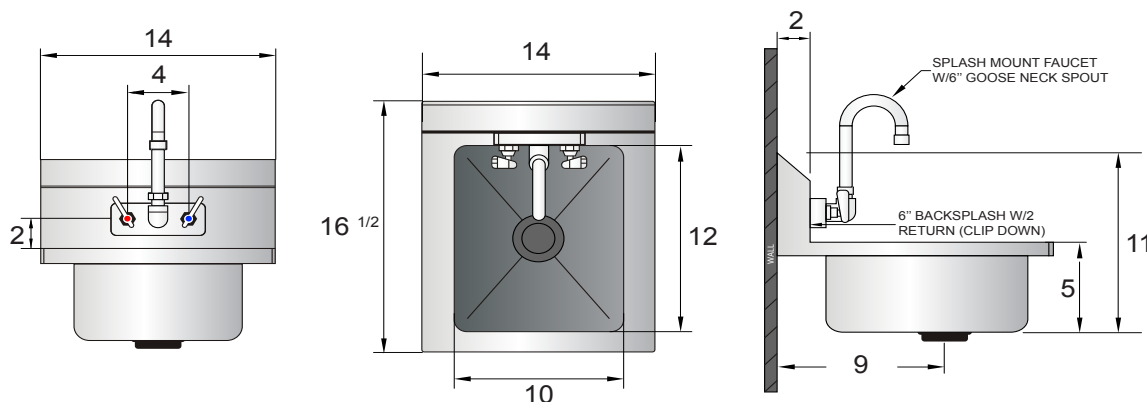

PLAN VIEW

90 DAYS WARRANTY ON WORKMANSHIP