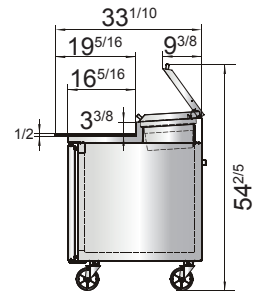

## SPECIFICATIONS

Models	Door	Capacity (Cu.Ft.)	Shelves	Casters (inch)	Amps (A)	Voltage (V/Hz/Ph)	HP	Refrigerant	Exterior Dimensions (inch)	Net Weight (lbs)	Gross Weight (lbs)
MPF8201GR	1	9.7	2	5	2.3	115/60/1	1/7	R290	44×33 <sup>1/10</sup> ×44	238	295
MPF8202GR	2	18.5	4	5	2.8	115/60/1	1/5	R290	67×33 <sup>1/10</sup> ×44	335	406
MPF8203GR	3	28.4	6	5	3.1	115/60/1	1/4	R290	93×33 <sup>1/10</sup> ×44	428	527

## PLAN VIEW

**MPF8201GR**

**MPF8202GR**

**MPF8203GR**

\*Interior Dimensions

Casters

Epoxy shelves

Stainless steel pans