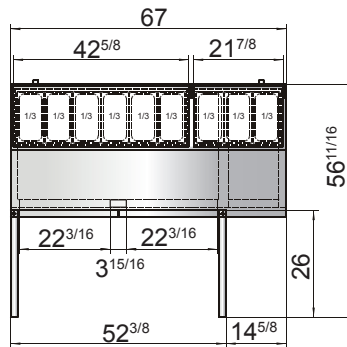

## SPECIFICATIONS

Models	Door	Capacity (Cu.Ft.)	Shelves	Casters (inch)	Amps (A)	Voltage (V/Hz/Ph)	HP	Refrigerant	Exterior Dimensions (inch)	Net Weight (lbs)	Gross Weight (lbs)
MPF8201GR	1	9.7	2	5	2.3	115/60/1	1/7	R290	44×33 <sup>1/10</sup> ×44	238	295
MPF8202GR	2	18.5	4	5	2.8	115/60/1	1/5	R290	67×33 <sup>1/10</sup> ×44	335	406
MPF8203GR	3	28.4	6	5	3.1	115/60/1	1/4	R290	93×33 <sup>1/10</sup> ×44	428	527

## PLAN VIEW

**MPF8201GR**

**MPF8202GR**

**MPF8203GR**

\*Interior Dimensions

Casters

Epoxy shelves

Stainless steel pans