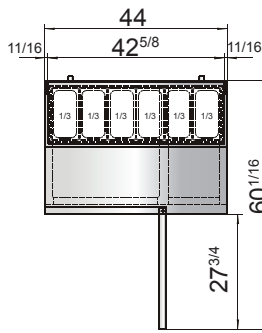

## SPECIFICATIONS

Models	Door	Capacity (Cu.Ft.)	Shelves	Casters (inch)	Amps (A)	Voltage (V/Hz/Ph)	HP	Refrigerant	Exterior Dimensions (inch)	Net Weight (lbs)	Gross Weight (lbs)
MPF8201GR	1	9.7	2	5	2.3	115/60/1	1/7	R290	44×33 <sup>1/10</sup> ×44	238	295
MPF8202GR	2	18.5	4	5	2.8	115/60/1	1/5	R290	67×33 <sup>1/10</sup> ×44	335	406
MPF8203GR	3	28.4	6	5	3.1	115/60/1	1/4	R290	93×33 <sup>1/10</sup> ×44	428	527

## PLAN VIEW

**MPF8201GR**

**MPF8202GR**

**MPF8203GR**

\*Interior Dimensions

Casters

Epoxy shelves

Stainless steel pans