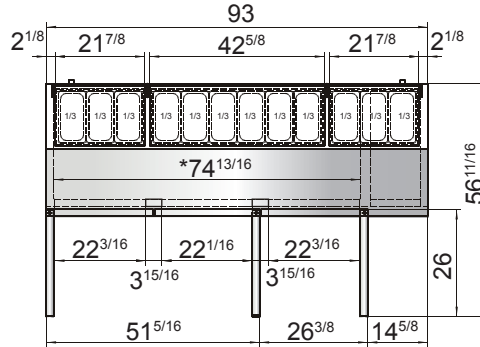

## SPECIFICATIONS

Models	Door	Capacity (Cu.Ft.)	Shelves	Casters (inch)	Amps (A)	Voltage (V/Hz/Ph)	HP	Refrigerant	Exterior Dimensions (inch)	Net Weight (lbs)	Gross Weight (lbs)
MPF8201GR	1	9.7	2	5	2.3	115/60/1	1/7	R290	44×33 <sup>1/10</sup> ×44	238	295
MPF8202GR	2	18.5	4	5	2.8	115/60/1	1/5	R290	67×33 <sup>1/10</sup> ×44	335	406
MPF8203GR	3	28.4	6	5	3.1	115/60/1	1/4	R290	93×33 <sup>1/10</sup> ×44	428	527

## PLAN VIEW

**MPF8201GR**

**MPF8202GR**

**MPF8203GR**

\*Interior Dimensions

Casters

Epoxy shelves

Stainless steel pans