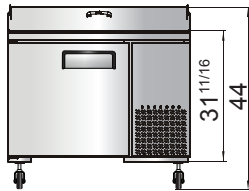

PLAN VIEW

MPF8201GR