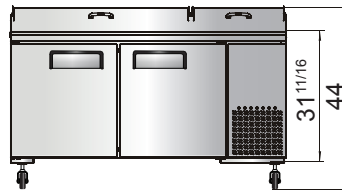

## Standard Features

- Side mount compressor with environmentally friendly R290 refrigerant
- Stainless steel exterior & interior
- Dixell digital controller
- Maintains temperatures between 34°F – 40°F
- Stainless steel 1/3 size pans included
- 19” cutting board standard
- Self-closing door(s) with stay open feature
- Recessed door handle(s)
- Magnetic door gasket(s) standard for positive door seal
- Two(2) pre-installed shelves per section
- Pre-installed casters

## SPECIFICATIONS

Models	Door	Capacity (Cu.Ft.)	Shelves	Casters (inch)	Amps (A)	Voltage (V/Hz/Ph)	HP	Refrigerant	Exterior Dimensions (inch)	Net Weight (lbs)	Gross Weight (lbs)
MPF8201GR	1	9.7	2	5	2.3	115/60/1	1/7	R290	44×33 <sup>1/10</sup> ×44	238	295
MPF8202GR	2	18.5	4	5	2.8	115/60/1	1/5	R290	67×33 <sup>1/10</sup> ×44	335	406
MPF8203GR	3	28.4	6	5	3.1	115/60/1	1/4	R290	93×33 <sup>1/10</sup> ×44	428	527

## PLAN VIEW

**MPF8201GR**

**MPF8202GR**

**MPF8203GR**

\*Interior Dimensions

Casters

Epoxy shelves

Stainless steel pans