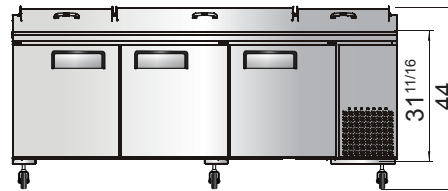

## Standard Features

- Side mount compressor with environmentally friendly R290 refrigerant
- Stainless steel exterior & interior
- Dixell digital controller
- Maintains temperatures between 34°F – 40°F
- Stainless steel 1/3 size pans included
- 19” cutting board standard
- Self-closing door(s) with stay open feature
- Recessed door handle(s)
- Magnetic door gasket(s) standard for positive door seal
- Two(2) pre-installed shelves per section
- Pre-installed casters

## SPECIFICATIONS

Models	Door	Capacity (Cu.Ft.)	Shelves	Casters (inch)	Amps (A)	Voltage (V/Hz/Ph)	HP	Refrigerant	Exterior Dimensions (inch)	Net Weight (lbs)	Gross Weight (lbs)
MPF8201GR	1	9.7	2	5	2.3	115/60/1	1/7	R290	44×33 <sup>1/10</sup> ×44	238	295
MPF8202GR	2	18.5	4	5	2.8	115/60/1	1/5	R290	67×33 <sup>1/10</sup> ×44	335	406
MPF8203GR	3	28.4	6	5	3.1	115/60/1	1/4	R290	93×33 <sup>1/10</sup> ×44	428	527

## PLAN VIEW

**MPF8201GR**

**MPF8202GR**

**MPF8203GR**

\*Interior Dimensions

Casters

Epoxy shelves

Stainless steel pans