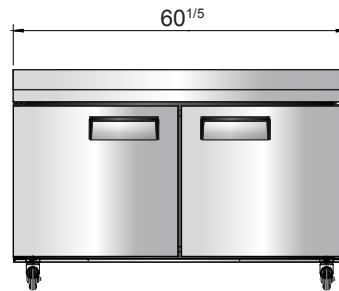

Toll Free: 855-855-0399 Email: info@atosausa.com

www.atosa.com | www.atosausa.com

California, Colorado, Florida, Georgia, Illinois, Massachusetts, New Jersey, Ohio, Texas, Washington

SPECIFICATIONS

Models	Door	Capacity (Cu.Ft.)	Shelves	Casters (inch)	Amps (A)	Voltage (V/Hz/Ph)	HP	Refrigerant	Exterior Dimensions (inch)	Net Weight (lbs)	Gross Weight (lbs)
MGF8408GR	1	7.2	1	4	2.3	115/60/1	1/7	R290	27 ^{1/2} ×30×39 ^{4/5}	137	176
MGF8409GR	2	13.4	2	4	2.3	115/60/1	1/7	R290	48 ^{3/10} ×30×39 ^{4/5}	192	242
MGF8410GR	2	17.2	2	4	2.8	115/60/1	1/5	R290	60 ^{1/5} ×30×39 ^{4/5}	218	277

PLAN VIEW

MGF8408GR

MGF8409GR

MGF8410GR

Casters

Epoxy shelves

Rear grate