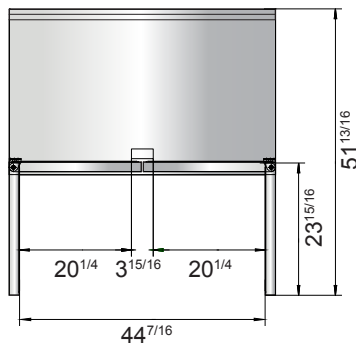

Toll Free: 855-855-0399 Email: info@atosausa.com

www.atosa.com | www.atosausa.com

California, Colorado, Florida, Georgia, Illinois, Massachusetts, New Jersey, Ohio, Texas, Washington

SPECIFICATIONS

Models	Door	Capacity (Cu.Ft.)	Shelves	Casters (inch)	Amps (A)	Voltage (V/Hz/Ph)	HP	Refrigerant	Exterior Dimensions (inch)	Net Weight (lbs)	Gross Weight (lbs)
MGF8408GR	1	7.2	1	4	2.3	115/60/1	1/7	R290	27 ^{1/2} ×30×39 ^{4/5}	137	176
MGF8409GR	2	13.4	2	4	2.3	115/60/1	1/7	R290	48 ^{3/10} ×30×39 ^{4/5}	192	242
MGF8410GR	2	17.2	2	4	2.8	115/60/1	1/5	R290	60 ^{1/5} ×30×39 ^{4/5}	218	277

PLAN VIEW

MGF8408GR

MGF8409GR

MGF8410GR

Casters

Epoxy shelves

Rear grate