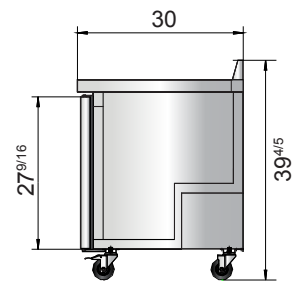

Toll Free: 855-855-0399 Email: info@atosausa.com

www.atosa.com | www.atosausa.com

California, Colorado, Florida, Georgia, Illinois, Massachusetts, New Jersey, Ohio, Texas, Washington

SPECIFICATIONS

Models	Door	Capacity (Cu.Ft.)	Shelves	Casters (inch)	Amps (A)	Voltage (V/Hz/Ph)	HP	Refrigerant	Exterior Dimensions (inch)	Net Weight (lbs)	Gross Weight (lbs)
MGF8408GR	1	7.2	1	4	2.3	115/60/1	1/7	R290	27 ^{1/2} ×30×39 ^{4/5}	137	176
MGF8409GR	2	13.4	2	4	2.3	115/60/1	1/7	R290	48 ^{3/10} ×30×39 ^{4/5}	192	242
MGF8410GR	2	17.2	2	4	2.8	115/60/1	1/5	R290	60 ^{1/5} ×30×39 ^{4/5}	218	277

PLAN VIEW

MGF8408GR

MGF8409GR

MGF8410GR

Casters

Epoxy shelves

Rear grate