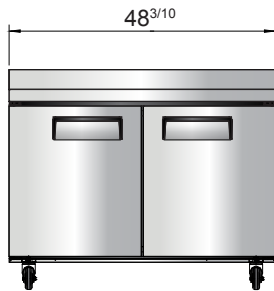

Worktop Refrigerators with Backsplash

MODELS:
MGF8408GR / MGF8409GR / MGF8410GR

Standard Features

- Stainless steel exterior & interior with reinforced stainless steel top with foamed in place backsplash
- Environmentally friendly R290 refrigerant
- Dixell digital controller
- Maintains temperatures between 33°F - 40°F
- Recessed door handle(s)
- Self-closing door(s) with stay open feature
- Magnetic door gasket(s) standard for positive door seal
- Pre-installed casters
- One(1) pre-installed shelf per section

Toll Free: 855-855-0399 Email: info@atosausa.com

www.atosa.com | www.atosausa.com

California, Colorado, Florida, Georgia, Illinois, Massachusetts, New Jersey, Ohio, Texas, Washington

SPECIFICATIONS

Models	Door	Capacity (Cu.Ft.)	Shelves	Casters (inch)	Amps (A)	Voltage (V/Hz/Ph)	HP	Refrigerant	Exterior Dimensions (inch)	Net Weight (lbs)	Gross Weight (lbs)
MGF8408GR	1	7.2	1	4	2.3	115/60/1	1/7	R290	27 ^{1/2} ×30×39 ^{4/5}	137	176
MGF8409GR	2	13.4	2	4	2.3	115/60/1	1/7	R290	48 ^{3/10} ×30×39 ^{4/5}	192	242
MGF8410GR	2	17.2	2	4	2.8	115/60/1	1/5	R290	60 ^{1/5} ×30×39 ^{4/5}	218	277

PLAN VIEW

MGF8408GR

MGF8409GR

MGF8410GR

Casters

Epoxy shelves

Rear grate