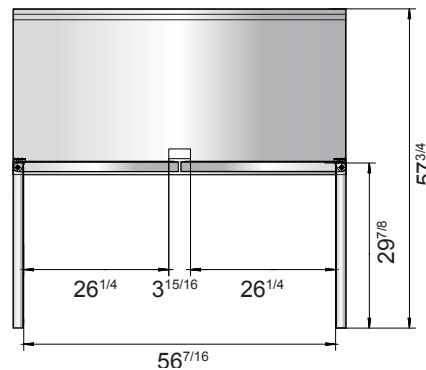

Toll Free: 855-855-0399 Email: info@atosausa.com

www.atosa.com | www.atosausa.com

California, Colorado, Florida, Georgia, Illinois, Massachusetts, New Jersey, Ohio, Texas, Washington

SPECIFICATIONS

Models	Door	Capacity (Cu.Ft.)	Shelves	Casters (inch)	Amps (A)	Voltage (V/Hz/Ph)	HP	Refrigerant	Exterior Dimensions (inch)	Net Weight (lbs)	Gross Weight (lbs)
MGF8408GR	1	7.2	1	4	2.3	115/60/1	1/7	R290	27 ^{1/2} ×30×39 ^{4/5}	137	176
MGF8409GR	2	13.4	2	4	2.3	115/60/1	1/7	R290	48 ^{3/10} ×30×39 ^{4/5}	192	242
MGF8410GR	2	17.2	2	4	2.8	115/60/1	1/5	R290	60 ^{1/5} ×30×39 ^{4/5}	218	277

PLAN VIEW

MGF8408GR

MGF8409GR

MGF8410GR

Casters

Epoxy shelves

Rear grate