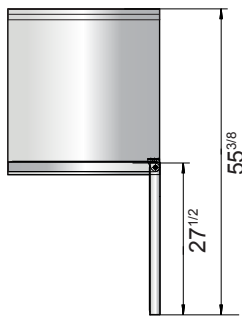

Toll Free: 855-855-0399 Email: info@atosausa.com

www.atosa.com | www.atosausa.com

California, Colorado, Florida, Georgia, Illinois, Massachusetts, New Jersey, Ohio, Texas, Washington

SPECIFICATIONS

Models	Door	Capacity (Cu.Ft.)	Shelves	Casters (inch)	Amps (A)	Voltage (V/Hz/Ph)	HP	Refrigerant	Exterior Dimensions (inch)	Net Weight (lbs)	Gross Weight (lbs)
MGF8408GR	1	7.2	1	4	2.3	115/60/1	1/7	R290	27 ^{1/2} ×30×39 ^{4/5}	137	176
MGF8409GR	2	13.4	2	4	2.3	115/60/1	1/7	R290	48 ^{3/10} ×30×39 ^{4/5}	192	242
MGF8410GR	2	17.2	2	4	2.8	115/60/1	1/5	R290	60 ^{1/5} ×30×39 ^{4/5}	218	277

PLAN VIEW

MGF8408GR

MGF8409GR

MGF8410GR

Casters

Epoxy shelves

Rear grate