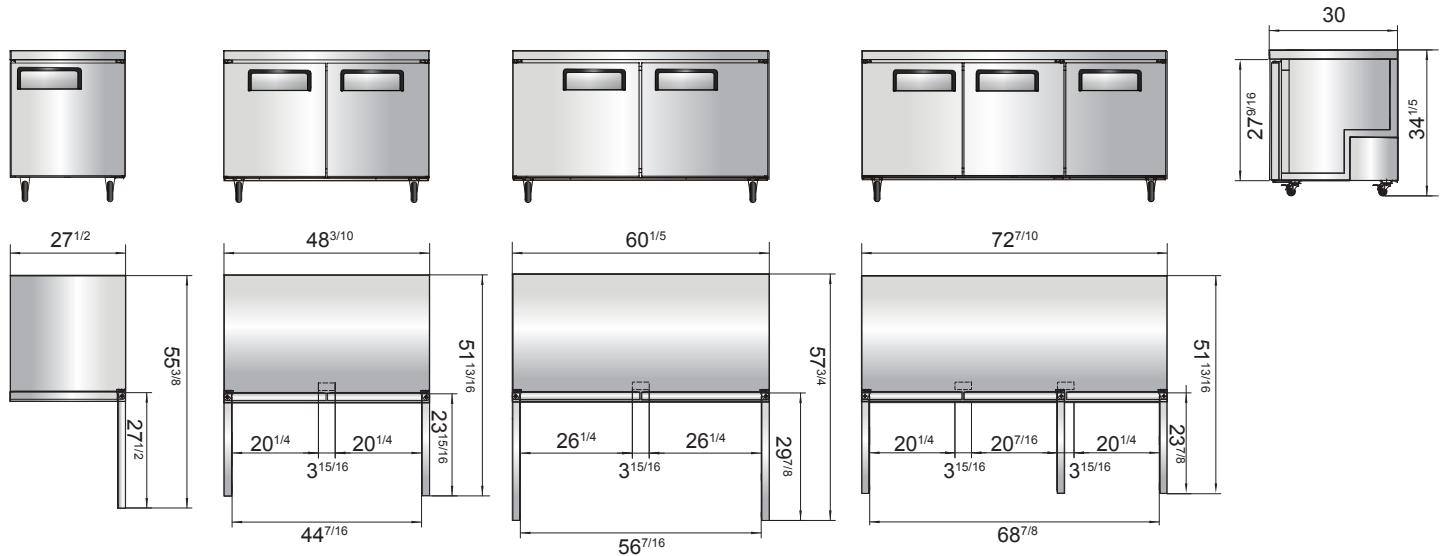

"WE MAKE THE KITCHEN BETTER!"

Toll Free: 855-855-0399 Email: info@atosausa.com
www.atosa.com | www.atosausa.com
California, Colorado, Florida, Georgia, Illinois,
Massachusetts, New Jersey, Ohio, Texas, Washington

SPECIFICATIONS

Models	Door	Capacity (Cu.Ft.)	Shelves	Casters (inch)	Amps (A)	Voltage (V/Hz/Ph)	HP	Refrigerant	Exterior Dimensions (inch)	Net Weight (lbs)	Gross Weight (lbs)
MGF8401GR	1	7.2	1	2	2.3	115/60/1	1/7	R290	27^{1/2}×30×34^{1/5}	137	172
MGF8402GR	2	13.4	2	2	2.3	115/60/1	1/7	R290	48^{3/10}×30×34^{1/5}	192	231
MGF8403GR	2	17.2	2	2	2.8	115/60/1	1/5	R290	60^{1/5}×30×34^{1/5}	218	265
MGF8404GR	3	21.1	3	2	2.8	115/60/1	1/5	R290	72^{7/10}×30×34^{1/5}	254	315

PLAN VIEW

MGF8401GR

MGF8402GR

MGF8403GR

MGF8404GR