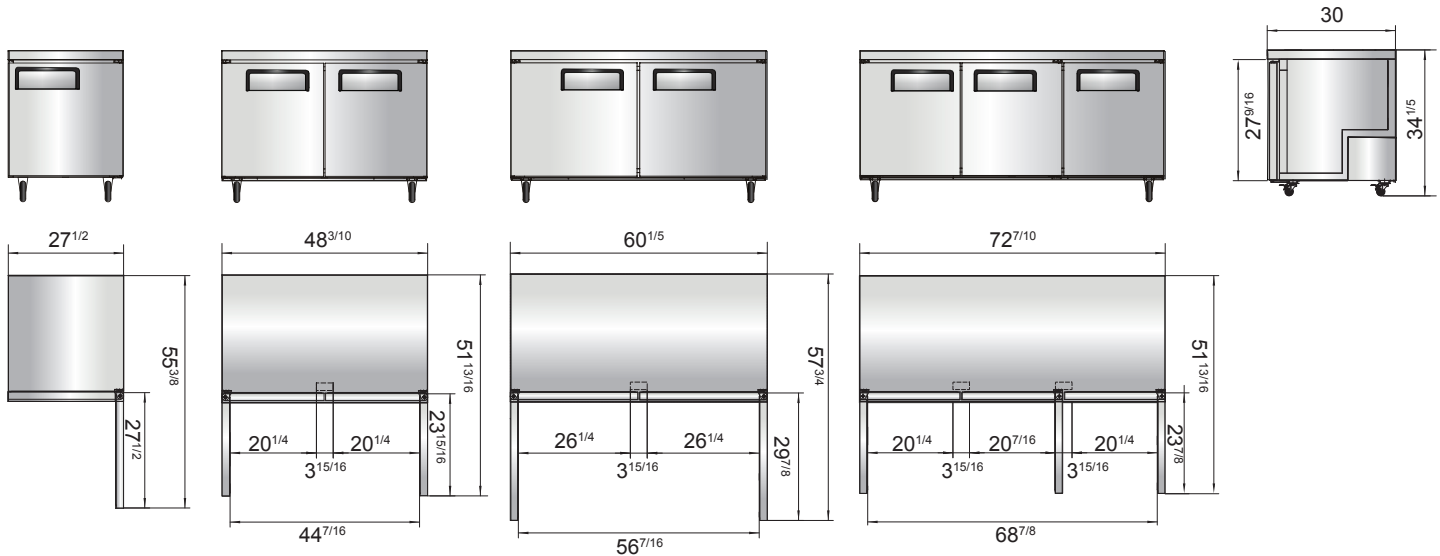

"WE MAKE THE KITCHEN BETTER!"

Toll Free: 855-855-0399 Email: info@atosausa.com
www.atosa.com | www.atosausa.com
California, Colorado, Florida, Georgia, Illinois,
Massachusetts, New Jersey, Ohio, Texas, Washington

SPECIFICATIONS

Models	Door	Capacity (Cu.Ft.)	Shelves	Casters (inch)	Amps (A)	Voltage (V/Hz/Ph)	HP	Refrigerant	Exterior Dimensions (inch)	Net Weight (lbs)	Gross Weight (lbs)
MGF8401GR	1	7.2	1	2	2.3	115/60/1	1/7	R290	27^{1/2}×30×34^{1/5}	137	172
MGF8402GR	2	13.4	2	2	2.3	115/60/1	1/7	R290	48^{3/10}×30×34^{1/5}	192	231
MGF8403GR	2	17.2	2	2	2.8	115/60/1	1/5	R290	60^{1/5}×30×34^{1/5}	218	265
MGF8404GR	3	21.1	3	2	2.8	115/60/1	1/5	R290	72^{7/10}×30×34^{1/5}	254	315

PLAN VIEW

MGF8401GR

MGF8402GR

MGF8403GR

MGF8404GR