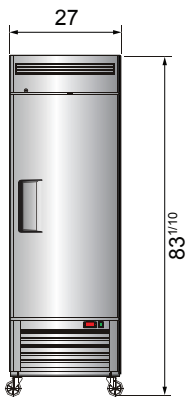

## SPECIFICATIONS

Models	Door	Capacity (Cu.Ft.)	Shelves	Casters (inch)	Amps (A)	Voltage (V/Hz/Ph)	HP	Refrigerant	Exterior dimensions (inch)	Net weight (lbs)	Gross weight (lbs)
MBF8505GR	1	19.1	3	4	2.1	115/60/1	1/7	R290	27×31 <sup>7/10</sup> ×83 <sup>1/10</sup>	249	282
MBF8507GR	2	43.8	6	4	3.2	115/60/1	1/5	R290	54 <sup>2/5</sup> ×31 <sup>7/10</sup> ×83 <sup>1/10</sup>	397	452
MBF8508GR	3	68	9	4	4.2	115/60/1	1/4	R290	81 <sup>9/10</sup> ×31 <sup>7/10</sup> ×83 <sup>1/10</sup>	538	615

## PLAN VIEW

**MBF8505GR**

**MBF8507GR**

**MBF8508GR**

\*Interior Dimensions

SELF-CLOSING AND STAY OPEN DOOR FEATURE

Casters

Epoxy shelves