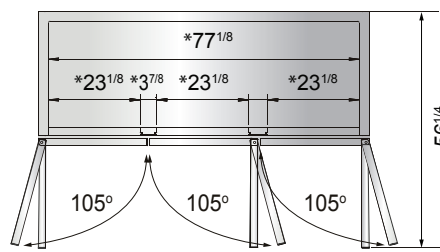

## SPECIFICATIONS

Models	Door	Capacity (Cu.Ft.)	Shelves	Casters (inch)	Amps (A)	Voltage (V/Hz/Ph)	HP	Refrigerant	Exterior dimensions (inch)	Net weight (lbs)	Gross weight (lbs)
MBF8505GR	1	19.1	3	4	2.1	115/60/1	1/7	R290	27×31 <sup>7/10</sup> ×83 <sup>1/10</sup>	249	282
MBF8507GR	2	43.8	6	4	3.2	115/60/1	1/5	R290	54 <sup>2/5</sup> ×31 <sup>7/10</sup> ×83 <sup>1/10</sup>	397	452
MBF8508GR	3	68	9	4	4.2	115/60/1	1/4	R290	81 <sup>9/10</sup> ×31 <sup>7/10</sup> ×83 <sup>1/10</sup>	538	615

## PLAN VIEW

**MBF8505GR**

**MBF8507GR**

**MBF8508GR**

\*Interior Dimensions

SELF-CLOSING AND STAY OPEN DOOR FEATURE

Casters

Epoxy shelves