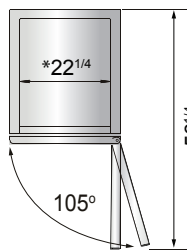

## SPECIFICATIONS

Models	Door	Capacity (Cu.Ft.)	Shelves	Casters (inch)	Amps (A)	Voltage (V/Hz/Ph)	HP	Refrigerant	Exterior dimensions (inch)	Net weight (lbs)	Gross weight (lbs)
MBF8505GR	1	19.1	3	4	2.1	115/60/1	1/7	R290	27×31 <sup>7/10</sup> ×83 <sup>1/10</sup>	249	282
MBF8507GR	2	43.8	6	4	3.2	115/60/1	1/5	R290	54 <sup>2/5</sup> ×31 <sup>7/10</sup> ×83 <sup>1/10</sup>	397	452
MBF8508GR	3	68	9	4	4.2	115/60/1	1/4	R290	81 <sup>9/10</sup> ×31 <sup>7/10</sup> ×83 <sup>1/10</sup>	538	615

## PLAN VIEW

**MBF8505GR**

**MBF8507GR**

**MBF8508GR**

\*Interior Dimensions

SELF-CLOSING AND STAY OPEN DOOR FEATURE

Casters

Epoxy shelves