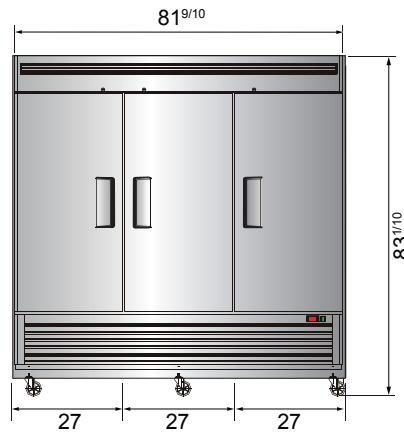

## SPECIFICATIONS

Models	Door	Capacity (Cu.Ft.)	Shelves	Casters (inch)	Amps (A)	Voltage (V/Hz/Ph)	HP	Refrigerant	Exterior dimensions (inch)	Net weight (lbs)	Gross weight (lbs)
MBF8505GR	1	19.1	3	4	2.1	115/60/1	1/7	R290	27×31 <sup>7/10</sup> ×83 <sup>1/10</sup>	249	282
MBF8507GR	2	43.8	6	4	3.2	115/60/1	1/5	R290	54 <sup>2/5</sup> ×31 <sup>7/10</sup> ×83 <sup>1/10</sup>	397	452
MBF8508GR	3	68	9	4	4.2	115/60/1	1/4	R290	81 <sup>9/10</sup> ×31 <sup>7/10</sup> ×83 <sup>1/10</sup>	538	615

## PLAN VIEW

**MBF8505GR**

**MBF8507GR**

**MBF8508GR**

\*Interior Dimensions

SELF-CLOSING AND STAY OPEN DOOR FEATURE

Casters

Epoxy shelves