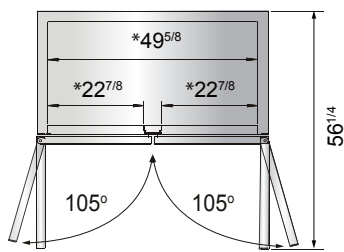

## SPECIFICATIONS

Models	Door	Capacity (Cu.Ft.)	Shelves	Casters (inch)	Amps (A)	Voltage (V/Hz/Ph)	HP	Refrigerant	Exterior dimensions (inch)	Net weight (lbs)	Gross weight (lbs)
MBF8505GR	1	19.1	3	4	2.1	115/60/1	1/7	R290	27×31 <sup>7/10</sup> ×83 <sup>1/10</sup>	249	282
MBF8507GR	2	43.8	6	4	3.2	115/60/1	1/5	R290	54 <sup>2/5</sup> ×31 <sup>7/10</sup> ×83 <sup>1/10</sup>	397	452
MBF8508GR	3	68	9	4	4.2	115/60/1	1/4	R290	81 <sup>9/10</sup> ×31 <sup>7/10</sup> ×83 <sup>1/10</sup>	538	615

## PLAN VIEW

**MBF8505GR**

**MBF8507GR**

**MBF8508GR**

\*Interior Dimensions

SELF-CLOSING AND STAY OPEN DOOR FEATURE

Casters

Epoxy shelves