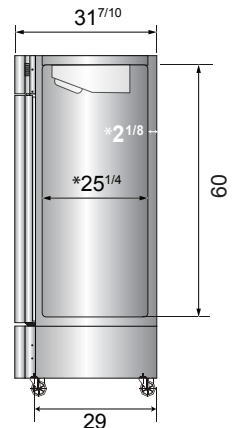

## SPECIFICATIONS

Models	Door	Capacity (Cu.Ft.)	Shelves	Casters (inch)	Amps (A)	Voltage (V/Hz/Ph)	HP	Refrigerant	Exterior dimensions (inch)	Net weight (lbs)	Gross weight (lbs)
MBF8505GR	1	19.1	3	4	2.1	115/60/1	1/7	R290	27×31 <sup>7/10</sup> ×83 <sup>1/10</sup>	249	282
MBF8507GR	2	43.8	6	4	3.2	115/60/1	1/5	R290	54 <sup>2/5</sup> ×31 <sup>7/10</sup> ×83 <sup>1/10</sup>	397	452
MBF8508GR	3	68	9	4	4.2	115/60/1	1/4	R290	81 <sup>9/10</sup> ×31 <sup>7/10</sup> ×83 <sup>1/10</sup>	538	615

## PLAN VIEW

**MBF8505GR**

**MBF8507GR**

**MBF8508GR**

\*Interior Dimensions

SELF-CLOSING AND STAY OPEN DOOR FEATURE

Casters

Epoxy shelves