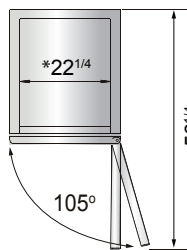

## SPECIFICATIONS

Models	Door	Capacity (Cu.Ft.)	Shelves	Casters (inch)	Amps (A)	Voltage (V/Hz/Ph)	HP	Refrigerant	Exterior dimensions (inch)	Net weight (lbs)	Gross weight (lbs)
MBF8505GR	1	19.1	3	4	2.1	115/60/1	1/7	R290	27×31 <sup>7/10</sup> ×83 <sup>1/10</sup>	249	282
MBF8507GR	2	43.8	6	4	3.2	115/60/1	1/5	R290	54 <sup>2/5</sup> ×31 <sup>7/10</sup> ×83 <sup>1/10</sup>	397	452
MBF8508GR	3	68	9	4	4.2	115/60/1	1/4	R290	81 <sup>9/10</sup> ×31 <sup>7/10</sup> ×83 <sup>1/10</sup>	538	615

## PLAN VIEW

**MBF8505GR**

**MBF8507GR**

**MBF8508GR**

\*Interior Dimensions

SELF-CLOSING AND STAY OPEN DOOR FEATURE

Casters

Epoxy shelves