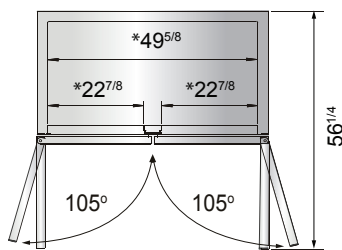

## SPECIFICATIONS

Models	Door	Capacity (Cu.Ft.)	Shelves	Casters (inch)	Amps (A)	Voltage (V/Hz/Ph)	HP	Refrigerant	Exterior dimensions (inch)	Net weight (lbs)	Gross weight (lbs)
MBF8505GR	1	19.1	3	4	2.1	115/60/1	1/7	R290	27×31 <sup>7/10</sup> ×83 <sup>1/10</sup>	249	282
MBF8507GR	2	43.8	6	4	3.2	115/60/1	1/5	R290	54 <sup>2/5</sup> ×31 <sup>7/10</sup> ×83 <sup>1/10</sup>	397	452
MBF8508GR	3	68	9	4	4.2	115/60/1	1/4	R290	81 <sup>9/10</sup> ×31 <sup>7/10</sup> ×83 <sup>1/10</sup>	538	615

## PLAN VIEW

**MBF8505GR**

**MBF8507GR**

**MBF8508GR**

\*Interior Dimensions

SELF-CLOSING AND STAY OPEN DOOR FEATURE

Casters

Epoxy shelves