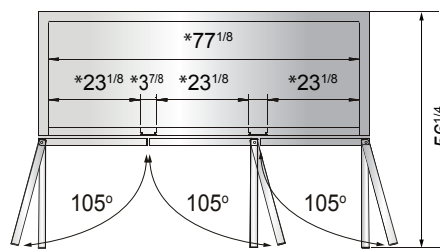

## SPECIFICATIONS

Models	Door	Capacity (Cu.Ft.)	Shelves	Casters (inch)	Amps (A)	Voltage (V/Hz/Ph)	HP	Refrigerant	Exterior dimensions (inch)	Net weight (lbs)	Gross weight (lbs)
MBF8505GR	1	19.1	3	4	2.1	115/60/1	1/7	R290	27×31 <sup>7/10</sup> ×83 <sup>1/10</sup>	249	282
MBF8507GR	2	43.8	6	4	3.2	115/60/1	1/5	R290	54 <sup>2/5</sup> ×31 <sup>7/10</sup> ×83 <sup>1/10</sup>	397	452
MBF8508GR	3	68	9	4	4.2	115/60/1	1/4	R290	81 <sup>9/10</sup> ×31 <sup>7/10</sup> ×83 <sup>1/10</sup>	538	615

## PLAN VIEW

**MBF8505GR**

**MBF8507GR**

**MBF8508GR**

\*Interior Dimensions

SELF-CLOSING AND STAY OPEN DOOR FEATURE

Casters

Epoxy shelves