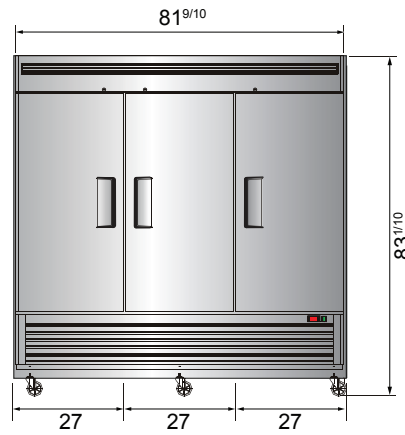

## SPECIFICATIONS

Models	Door	Capacity (Cu.Ft.)	Shelves	Casters (inch)	Amps (A)	Voltage (V/Hz/Ph)	HP	Refrigerant	Exterior dimensions (inch)	Net weight (lbs)	Gross weight (lbs)
MBF8505GR	1	19.1	3	4	2.1	115/60/1	1/7	R290	27×31 <sup>7/10</sup> ×83 <sup>1/10</sup>	249	282
MBF8507GR	2	43.8	6	4	3.2	115/60/1	1/5	R290	54 <sup>2/5</sup> ×31 <sup>7/10</sup> ×83 <sup>1/10</sup>	397	452
MBF8508GR	3	68	9	4	4.2	115/60/1	1/4	R290	81 <sup>9/10</sup> ×31 <sup>7/10</sup> ×83 <sup>1/10</sup>	538	615

## PLAN VIEW

**MBF8505GR**

**MBF8507GR**

**MBF8508GR**

\*Interior Dimensions

SELF-CLOSING AND STAY OPEN DOOR FEATURE

Casters

Epoxy shelves