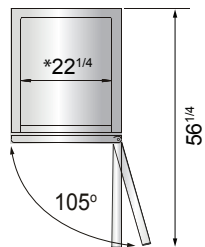

*Interior Dimensions

SELF-CLOSING AND STAY OPEN DOOR FEATURE