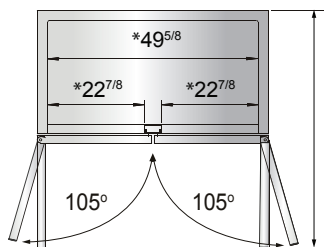

*Interior Dimensions

SELF-CLOSING AND STAY OPEN DOOR FEATURE