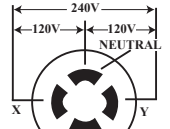

"WE MAKE THE KITCHEN BETTER!"

Toll Free: 855-855-0399 Email: info@atosausa.com

www.atosa.com | www.atosausa.com

California, Colorado, Florida, Georgia, Illinois, Massachusetts, New Jersey, Ohio, Texas, Washington

SPECIFICATIONS

Models	Door	Capacity (Cu.Ft.)	Shelves	Casters (inch)	Amps (A)	Voltage (V/Hz/Ph)	HP	Refrigerant	Exterior dimensions (inch)	Net weight (lbs)	Gross weight (lbs)
MBF8501GR	1	19.1	3	4	6.3	115/60/1	1/2	R290	27×31^{7/10}×83^{1/10}	265	298
MBF8503GR	2	44.8	6	4	8.6	115/60/1	3/4	R290	54^{2/5}×31^{7/10}×83^{1/10}	410	465
MBF8504	3	68	9	4	5.5	208-230/115/60/1	1^{1/4}	R404A	81^{9/10}×31^{7/10}×83^{1/10}	551	628

PLAN VIEW

*Interior Dimensions

SELF-CLOSING AND STAY OPEN DOOR FEATURE

MBF8504