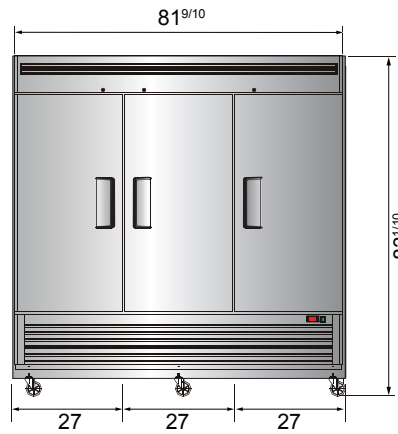

"WE MAKE THE KITCHEN BETTER!"

Toll Free: 855-855-0399 Email: info@atosausa.com

www.atosa.com | www.atosausa.com

California, Colorado, Florida, Georgia, Illinois, Massachusetts, New Jersey, Ohio, Texas, Washington

SPECIFICATIONS

Models	Door	Capacity (Cu.Ft.)	Shelves	Casters (inch)	Amps (A)	Voltage (V/Hz/Ph)	HP	Refrigerant	Exterior dimensions (inch)	Net weight (lbs)	Gross weight (lbs)
MBF8501GR	1	19.1	3	4	6.3	115/60/1	1/2	R290	27×31^{7/10}×83^{1/10}	265	298
MBF8503GR	2	44.8	6	4	8.6	115/60/1	3/4	R290	54^{2/5}×31^{7/10}×83^{1/10}	410	465
MBF8504	3	68	9	4	5.5	208-230/115/60/1	1^{1/4}	R404A	81^{9/10}×31^{7/10}×83^{1/10}	551	628

PLAN VIEW

MBF8504

*Interior Dimensions

SELF-CLOSING AND STAY OPEN DOOR FEATURE