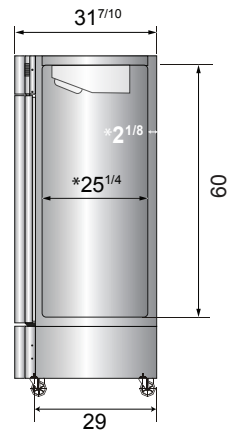

"WE MAKE THE KITCHEN BETTER!"

Toll Free: 855-855-0399 Email: info@atosausa.com

www.atosa.com | www.atosausa.com

California, Colorado, Florida, Georgia, Illinois, Massachusetts, New Jersey, Ohio, Texas, Washington

SPECIFICATIONS

Models	Door	Capacity (Cu.Ft.)	Shelves	Casters (inch)	Amps (A)	Voltage (V/Hz/Ph)	HP	Refrigerant	Exterior dimensions (inch)	Net weight (lbs)	Gross weight (lbs)
MBF8501GR	1	19.1	3	4	6.3	115/60/1	1/2	R290	27×31^{7/10}×83^{1/10}	265	298
MBF8503GR	2	44.8	6	4	8.6	115/60/1	3/4	R290	54^{2/5}×31^{7/10}×83^{1/10}	410	465
MBF8504	3	68	9	4	5.5	208-230/115/60/1	1^{1/4}	R404A	81^{9/10}×31^{7/10}×83^{1/10}	551	628

PLAN VIEW

MBF8504

*Interior Dimensions

SELF-CLOSING AND STAY OPEN DOOR FEATURE