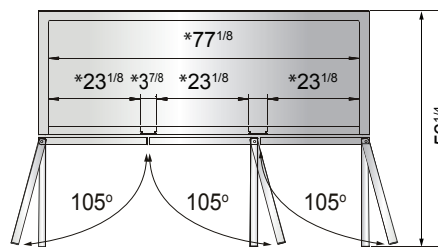

"WE MAKE THE KITCHEN BETTER!"

Toll Free: 855-855-0399 Email: info@atosausa.com

www.atosa.com | www.atosausa.com

California, Colorado, Florida, Georgia, Illinois, Massachusetts, New Jersey, Ohio, Texas, Washington

SPECIFICATIONS

Models	Door	Capacity (Cu.Ft.)	Shelves	Casters (inch)	Amps (A)	Voltage (V/Hz/Ph)	HP	Refrigerant	Exterior dimensions (inch)	Net weight (lbs)	Gross weight (lbs)
MBF8501GR	1	19.1	3	4	6.3	115/60/1	1/2	R290	27×31^{7/10}×83^{1/10}	265	298
MBF8503GR	2	44.8	6	4	8.6	115/60/1	3/4	R290	54^{2/5}×31^{7/10}×83^{1/10}	410	465
MBF8504	3	68	9	4	5.5	208-230/115/60/1	1^{1/4}	R404A	81^{9/10}×31^{7/10}×83^{1/10}	551	628

PLAN VIEW

MBF8504

*Interior Dimensions

SELF-CLOSING AND STAY OPEN DOOR FEATURE