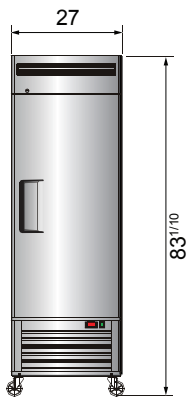

PLAN VIEW

MBF8501GR