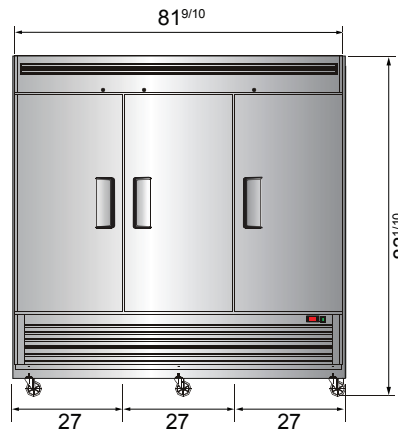

“WE MAKE THE KITCHEN BETTER!”

Toll Free: 855-855-0399 Email: info@atosausa.com

www.atosa.com | www.atosausa.com

California, Colorado, Florida, Georgia, Illinois, Massachusetts, New Jersey, Ohio, Texas, Washington

SPECIFICATIONS

Models	Door	Capacity (Cu.Ft.)	Shelves	Casters (inch)	Amps (A)	Voltage (V/Hz/Ph)	HP	Refrigerant	Exterior dimensions (inch)	Net weight (lbs)	Gross weight (lbs)
MBF8501GR	1	19.1	3	4	6.3	115/60/1	1/2	R290	27×31^{7/10}×83^{1/10}	265	298
MBF8503GR	2	44.8	6	4	8.6	115/60/1	3/4	R290	54^{2/5}×31^{7/10}×83^{1/10}	410	465
MBF8504	3	68	9	4	5.5	208-230/115/60/1	1^{1/4}	R404A	81^{9/10}×31^{7/10}×83^{1/10}	551	628

PLAN VIEW

MBF8504

*Interior Dimensions

SELF-CLOSING AND STAY OPEN DOOR FEATURE