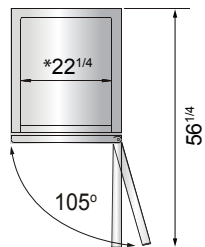

“WE MAKE THE KITCHEN BETTER!”

Toll Free: 855-855-0399 Email: info@atosausa.com

www.atosa.com | www.atosausa.com

California, Colorado, Florida, Georgia, Illinois, Massachusetts, New Jersey, Ohio, Texas, Washington

SPECIFICATIONS

Models	Door	Capacity (Cu.Ft.)	Shelves	Casters (inch)	Amps (A)	Voltage (V/Hz/Ph)	HP	Refrigerant	Exterior dimensions (inch)	Net weight (lbs)	Gross weight (lbs)
MBF8501GR	1	19.1	3	4	6.3	115/60/1	1/2	R290	27×31^{7/10}×83^{1/10}	265	298
MBF8503GR	2	44.8	6	4	8.6	115/60/1	3/4	R290	54^{2/5}×31^{7/10}×83^{1/10}	410	465
MBF8504	3	68	9	4	5.5	208-230/115/60/1	1^{1/4}	R404A	81^{9/10}×31^{7/10}×83^{1/10}	551	628

PLAN VIEW

MBF8504

*Interior Dimensions

SELF-CLOSING AND STAY OPEN DOOR FEATURE