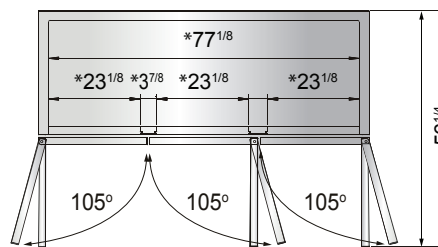

“WE MAKE THE KITCHEN BETTER!”

Toll Free: 855-855-0399 Email: info@atosausa.com

www.atosa.com | www.atosausa.com

California, Colorado, Florida, Georgia, Illinois, Massachusetts, New Jersey, Ohio, Texas, Washington

SPECIFICATIONS

Models	Door	Capacity (Cu.Ft.)	Shelves	Casters (inch)	Amps (A)	Voltage (V/Hz/Ph)	HP	Refrigerant	Exterior dimensions (inch)	Net weight (lbs)	Gross weight (lbs)
MBF8501GR	1	19.1	3	4	6.3	115/60/1	1/2	R290	27×31^{7/10}×83^{1/10}	265	298
MBF8503GR	2	44.8	6	4	8.6	115/60/1	3/4	R290	54^{2/5}×31^{7/10}×83^{1/10}	410	465
MBF8504	3	68	9	4	5.5	208-230/115/60/1	1^{1/4}	R404A	81^{9/10}×31^{7/10}×83^{1/10}	551	628

PLAN VIEW

MBF8504

*Interior Dimensions

SELF-CLOSING AND STAY OPEN DOOR FEATURE