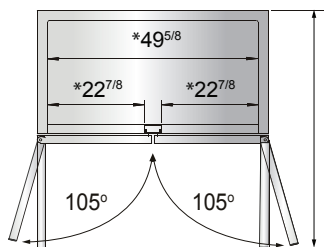

“WE MAKE THE KITCHEN BETTER!”

Toll Free: 855-855-0399 Email: info@atosausa.com

www.atosa.com | www.atosausa.com

California, Colorado, Florida, Georgia, Illinois, Massachusetts, New Jersey, Ohio, Texas, Washington

SPECIFICATIONS

Models	Door	Capacity (Cu.Ft.)	Shelves	Casters (inch)	Amps (A)	Voltage (V/Hz/Ph)	HP	Refrigerant	Exterior dimensions (inch)	Net weight (lbs)	Gross weight (lbs)
MBF8501GR	1	19.1	3	4	6.3	115/60/1	1/2	R290	27×31^{7/10}×83^{1/10}	265	298
MBF8503GR	2	44.8	6	4	8.6	115/60/1	3/4	R290	54^{2/5}×31^{7/10}×83^{1/10}	410	465
MBF8504	3	68	9	4	5.5	208-230/115/60/1	1^{1/4}	R404A	81^{9/10}×31^{7/10}×83^{1/10}	551	628

PLAN VIEW

MBF8504

*Interior Dimensions

SELF-CLOSING AND STAY OPEN DOOR FEATURE