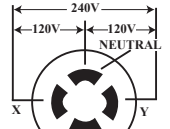

“WE MAKE THE KITCHEN BETTER!”

Toll Free: 855-855-0399 Email: info@atosausa.com

www.atosa.com | www.atosausa.com

California, Colorado, Florida, Georgia, Illinois, Massachusetts, New Jersey, Ohio, Texas, Washington

SPECIFICATIONS

Models	Door	Capacity (Cu.Ft.)	Shelves	Casters (inch)	Amps (A)	Voltage (V/Hz/Ph)	HP	Refrigerant	Exterior dimensions (inch)	Net weight (lbs)	Gross weight (lbs)
MBF8501GR	1	19.1	3	4	6.3	115/60/1	1/2	R290	27×31^{7/10}×83^{1/10}	265	298
MBF8503GR	2	44.8	6	4	8.6	115/60/1	3/4	R290	54^{2/5}×31^{7/10}×83^{1/10}	410	465
MBF8504	3	68	9	4	5.5	208-230/115/60/1	1^{1/4}	R404A	81^{9/10}×31^{7/10}×83^{1/10}	551	628

PLAN VIEW

*Interior Dimensions

SELF-CLOSING AND STAY OPEN DOOR FEATURE

MBF8504