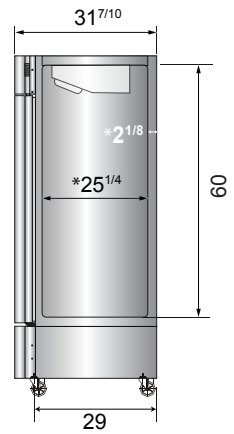

“WE MAKE THE KITCHEN BETTER!”

Toll Free: 855-855-0399 Email: info@atosausa.com

www.atosa.com | www.atosausa.com

California, Colorado, Florida, Georgia, Illinois, Massachusetts, New Jersey, Ohio, Texas, Washington

SPECIFICATIONS

Models	Door	Capacity (Cu.Ft.)	Shelves	Casters (inch)	Amps (A)	Voltage (V/Hz/Ph)	HP	Refrigerant	Exterior dimensions (inch)	Net weight (lbs)	Gross weight (lbs)
MBF8501GR	1	19.1	3	4	6.3	115/60/1	1/2	R290	27×31^{7/10}×83^{1/10}	265	298
MBF8503GR	2	44.8	6	4	8.6	115/60/1	3/4	R290	54^{2/5}×31^{7/10}×83^{1/10}	410	465
MBF8504	3	68	9	4	5.5	208-230/115/60/1	1^{1/4}	R404A	81^{9/10}×31^{7/10}×83^{1/10}	551	628

PLAN VIEW

MBF8504

*Interior Dimensions

SELF-CLOSING AND STAY OPEN DOOR FEATURE