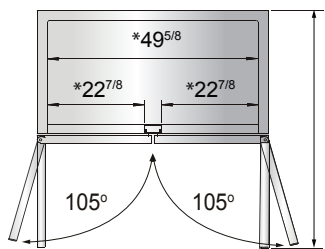

*Interior Dimensions

SELF-CLOSING AND STAY OPEN DOOR FEATURE