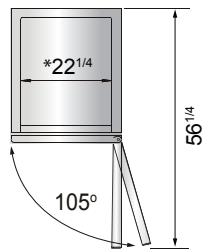

*Interior Dimensions

SELF-CLOSING AND STAY OPEN DOOR FEATURE