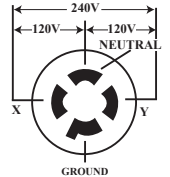

“WE MAKE THE KITCHEN BETTER!”

Toll Free: 855-855-0399 Email: info@atosausa.com

www.atosa.com | www.atosausa.com

California, Colorado, Florida, Georgia, Illinois, Massachusetts, New Jersey, Ohio, Texas, Washington

SPECIFICATIONS

Models	Door	Capacity (Cu.Ft.)	Shelves	Casters (inch)	Amps (A)	Voltage (V/Hz/Ph)	HP	Refrigerant	Exterior dimensions (inch)	Net weight (lbs)	Gross weight (lbs)
MBF8501GR	1	19.1	3	4	6.3	115/60/1	1/2	R290	27×31^{7/10}×83^{1/10}	265	298
MBF8503GR	2	44.8	6	4	8.6	115/60/1	3/4	R290	54^{2/5}×31^{7/10}×83^{1/10}	410	465
MBF8504	3	68	9	4	5.5	208-230/115/60/1	1^{1/4}	R404A	81^{9/10}×31^{7/10}×83^{1/10}	551	628

PLAN VIEW

*Interior Dimensions

SELF-CLOSING AND STAY OPEN DOOR FEATURE

MBF8504