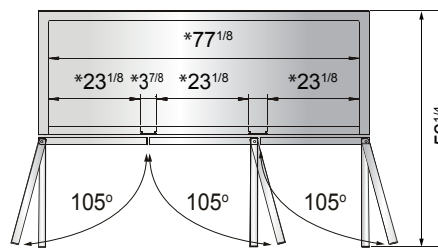

“WE MAKE THE KITCHEN BETTER!”

Toll Free: 855-855-0399 Email: info@atosausa.com

www.atosa.com | www.atosausa.com

California, Colorado, Florida, Georgia, Illinois, Massachusetts, New Jersey, Ohio, Texas, Washington

SPECIFICATIONS

Models	Door	Capacity (Cu.Ft.)	Shelves	Casters (inch)	Amps (A)	Voltage (V/Hz/Ph)	HP	Refrigerant	Exterior dimensions (inch)	Net weight (lbs)	Gross weight (lbs)
MBF8501GR	1	19.1	3	4	6.3	115/60/1	1/2	R290	27×31^{7/10}×83^{1/10}	265	298
MBF8503GR	2	44.8	6	4	8.6	115/60/1	3/4	R290	54^{2/5}×31^{7/10}×83^{1/10}	410	465
MBF8504	3	68	9	4	5.5	208-230/115/60/1	1^{1/4}	R404A	81^{9/10}×31^{7/10}×83^{1/10}	551	628

PLAN VIEW

MBF8504

*Interior Dimensions

SELF-CLOSING AND STAY OPEN DOOR FEATURE