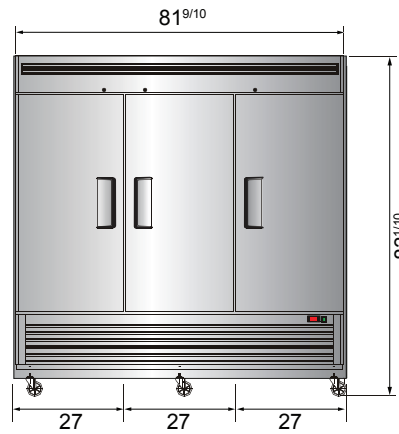

“WE MAKE THE KITCHEN BETTER!”

Toll Free: 855-855-0399 Email: info@atosausa.com

www.atosa.com | www.atosausa.com

California, Colorado, Florida, Georgia, Illinois, Massachusetts, New Jersey, Ohio, Texas, Washington

SPECIFICATIONS

Models	Door	Capacity (Cu.Ft.)	Shelves	Casters (inch)	Amps (A)	Voltage (V/Hz/Ph)	HP	Refrigerant	Exterior dimensions (inch)	Net weight (lbs)	Gross weight (lbs)
MBF8501GR	1	19.1	3	4	6.3	115/60/1	1/2	R290	27×31^{7/10}×83^{1/10}	265	298
MBF8503GR	2	44.8	6	4	8.6	115/60/1	3/4	R290	54^{2/5}×31^{7/10}×83^{1/10}	410	465
MBF8504	3	68	9	4	5.5	208-230/115/60/1	1^{1/4}	R404A	81^{9/10}×31^{7/10}×83^{1/10}	551	628

PLAN VIEW

MBF8504

*Interior Dimensions

SELF-CLOSING AND STAY OPEN DOOR FEATURE