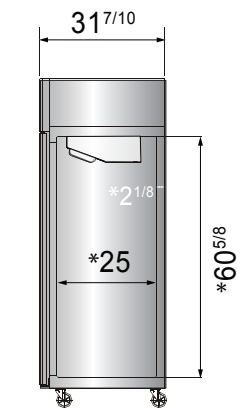

SPECIFICATIONS

Models	Door	Capacity (Cu.Ft.)	Shelves	Casters (inch)	Amps (A)	Voltage (V/Hz/Ph)	HP	Refrigerant	Exterior Dimensions (inch)	Net Weight (lbs)	Gross Weight (lbs)
MBF8004GR	1	21.4	3	4	2.1	115/60/1	1/7	R290	28 ^{7/10} ×31 ^{7/10} ×81 ^{3/10}	220	254
MBF8005GR	2	43.2	6	4	3.2	115/60/1	1/5	R290	51 ^{7/10} ×31 ^{7/10} ×81 ^{3/10}	340	390
MBF8006GR	3	64.9	9	4	4.2	115/60/1	1/4	R290	77 ^{4/5} ×31 ^{7/10} ×81 ^{3/10}	472	551

PLAN VIEW

MBF8004GR

MBF8005GR

MBF8006GR

*Interior Dimensions

SELF-CLOSING AND STAY OPEN DOOR FEATURE

Casters

Epoxy shelves