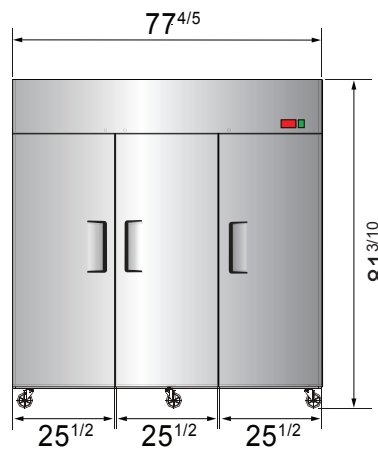

SPECIFICATIONS

Models	Door	Capacity (Cu.Ft.)	Shelves	Casters (inch)	Amps (A)	Voltage (V/Hz/Ph)	HP	Refrigerant	Exterior Dimensions (inch)	Net Weight (lbs)	Gross Weight (lbs)
MBF8004GR	1	21.4	3	4	2.1	115/60/1	1/7	R290	28 ^{7/10} ×31 ^{7/10} ×81 ^{3/10}	220	254
MBF8005GR	2	43.2	6	4	3.2	115/60/1	1/5	R290	51 ^{7/10} ×31 ^{7/10} ×81 ^{3/10}	340	390
MBF8006GR	3	64.9	9	4	4.2	115/60/1	1/4	R290	77 ^{4/5} ×31 ^{7/10} ×81 ^{3/10}	472	551

PLAN VIEW

MBF8004GR

MBF8005GR

MBF8006GR

*Interior Dimensions

SELF-CLOSING AND STAY OPEN DOOR FEATURE

Casters

Epoxy shelves