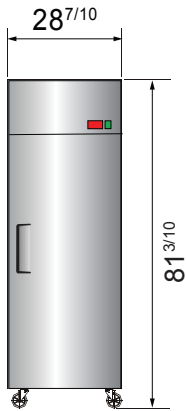

SPECIFICATIONS

Models	Door	Capacity (Cu.Ft.)	Shelves	Casters (inch)	Amps (A)	Voltage (V/Hz/Ph)	HP	Refrigerant	Exterior Dimensions (inch)	Net Weight (lbs)	Gross Weight (lbs)
MBF8004GR	1	21.4	3	4	2.1	115/60/1	1/7	R290	28 ^{7/10} ×31 ^{7/10} ×81 ^{3/10}	220	254
MBF8005GR	2	43.2	6	4	3.2	115/60/1	1/5	R290	51 ^{7/10} ×31 ^{7/10} ×81 ^{3/10}	340	390
MBF8006GR	3	64.9	9	4	4.2	115/60/1	1/4	R290	77 ^{4/5} ×31 ^{7/10} ×81 ^{3/10}	472	551

PLAN VIEW

MBF8004GR

MBF8005GR

MBF8006GR

*Interior Dimensions

SELF-CLOSING AND STAY OPEN DOOR FEATURE

Casters

Epoxy shelves