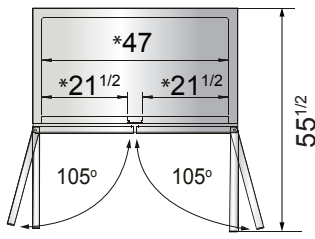

SPECIFICATIONS

Models	Door	Capacity (Cu.Ft.)	Shelves	Casters (inch)	Amps (A)	Voltage (V/Hz/Ph)	HP	Refrigerant	Exterior Dimensions (inch)	Net Weight (lbs)	Gross Weight (lbs)
MBF8004GR	1	21.4	3	4	2.1	115/60/1	1/7	R290	28 ^{7/10} ×31 ^{7/10} ×81 ^{3/10}	220	254
MBF8005GR	2	43.2	6	4	3.2	115/60/1	1/5	R290	51 ^{7/10} ×31 ^{7/10} ×81 ^{3/10}	340	390
MBF8006GR	3	64.9	9	4	4.2	115/60/1	1/4	R290	77 ^{4/5} ×31 ^{7/10} ×81 ^{3/10}	472	551

PLAN VIEW

MBF8004GR

MBF8005GR

MBF8006GR

*Interior Dimensions

SELF-CLOSING AND STAY OPEN DOOR FEATURE

Casters

Epoxy shelves