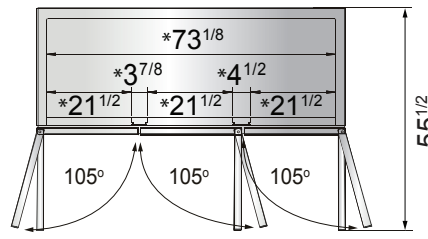

SPECIFICATIONS

Models	Door	Capacity (Cu.Ft.)	Shelves	Casters (inch)	Amps (A)	Voltage (V/Hz/Ph)	HP	Refrigerant	Exterior Dimensions (inch)	Net Weight (lbs)	Gross Weight (lbs)
MBF8004GR	1	21.4	3	4	2.1	115/60/1	1/7	R290	28 ^{7/10} ×31 ^{7/10} ×81 ^{3/10}	220	254
MBF8005GR	2	43.2	6	4	3.2	115/60/1	1/5	R290	51 ^{7/10} ×31 ^{7/10} ×81 ^{3/10}	340	390
MBF8006GR	3	64.9	9	4	4.2	115/60/1	1/4	R290	77 ^{4/5} ×31 ^{7/10} ×81 ^{3/10}	472	551

PLAN VIEW

MBF8004GR

MBF8005GR

MBF8006GR

*Interior Dimensions

SELF-CLOSING AND STAY OPEN DOOR FEATURE

Casters

Epoxy shelves