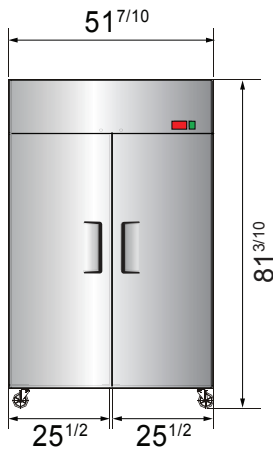

SPECIFICATIONS

Models	Door	Capacity (Cu.Ft.)	Shelves	Casters (inch)	Amps (A)	Voltage (V/Hz/Ph)	HP	Refrigerant	Exterior Dimensions (inch)	Net Weight (lbs)	Gross Weight (lbs)
MBF8004GR	1	21.4	3	4	2.1	115/60/1	1/7	R290	28 ^{7/10} ×31 ^{7/10} ×81 ^{3/10}	220	254
MBF8005GR	2	43.2	6	4	3.2	115/60/1	1/5	R290	51 ^{7/10} ×31 ^{7/10} ×81 ^{3/10}	340	390
MBF8006GR	3	64.9	9	4	4.2	115/60/1	1/4	R290	77 ^{4/5} ×31 ^{7/10} ×81 ^{3/10}	472	551

PLAN VIEW

MBF8004GR

MBF8005GR

MBF8006GR

*Interior Dimensions

SELF-CLOSING AND STAY OPEN DOOR FEATURE

Casters

Epoxy shelves