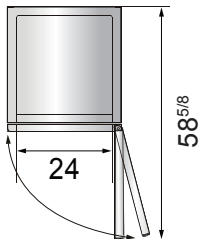

SPECIFICATIONS

Models	Door	Capacity (Cu.Ft.)	Shelves	Casters (inch)	Amps (A)	Voltage (V/Hz/Ph)	HP	Refrigerant	Exterior Dimensions (inch)	Net Weight (lbs)	Gross Weight (lbs)
MBF8004GR	1	21.4	3	4	2.1	115/60/1	1/7	R290	28 ^{7/10} ×31 ^{7/10} ×81 ^{3/10}	220	254
MBF8005GR	2	43.2	6	4	3.2	115/60/1	1/5	R290	51 ^{7/10} ×31 ^{7/10} ×81 ^{3/10}	340	390
MBF8006GR	3	64.9	9	4	4.2	115/60/1	1/4	R290	77 ^{4/5} ×31 ^{7/10} ×81 ^{3/10}	472	551

PLAN VIEW

MBF8004GR

MBF8005GR

MBF8006GR

*Interior Dimensions

SELF-CLOSING AND STAY OPEN DOOR FEATURE

Casters

Epoxy shelves